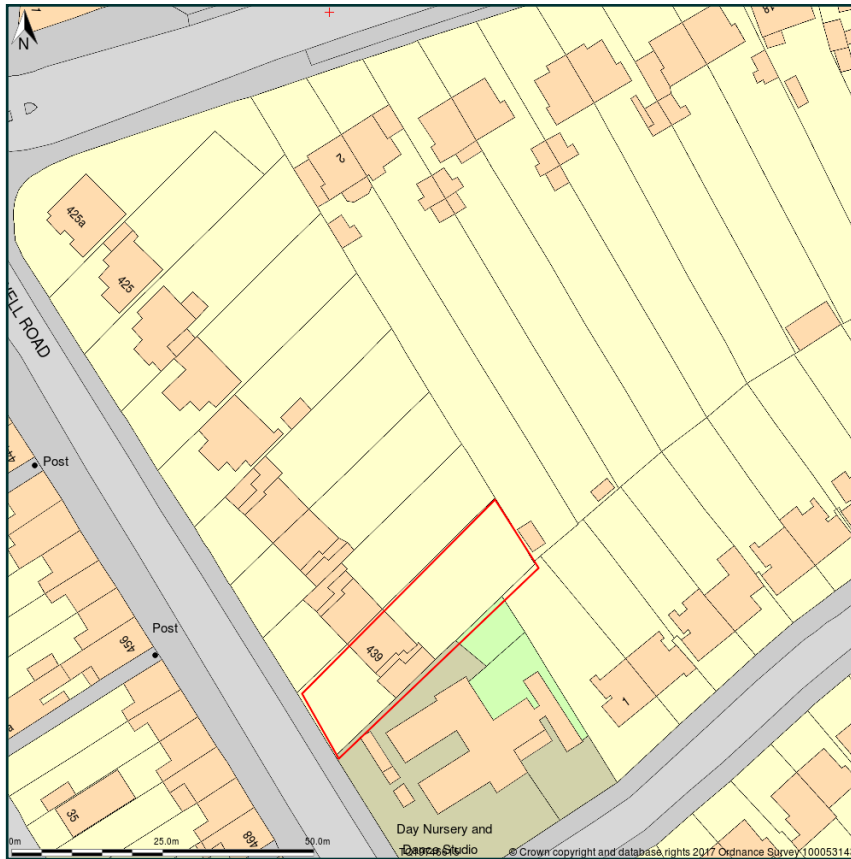

439, Ewell Road, Surbiton, Kingston Upon Thames, KT6 7ES

Site Plan shows area bounded by: 519671.71, 166083.84 519813.13, 166225.26 (at a scale of 1:1250), OSGridRef: TQ19746615. The representation of a road, track or path is no evidence of a right of way. The representation of features as lines is no evidence of a property boundary.

Produced on 14th Nov 2017 from the Ordnance Survey National Geographic Database and incorporating surveyed revision available at this date. Reproduction in whole or part is prohibited without the prior permission of Ordnance Survey. © Crown copyright 2017. Supplied by [www.buyaplan.co.uk](http://www.buyaplan.co.uk) a licensed Ordnance Survey partner (100053143). Unique plan reference: #00274645-D2ED70