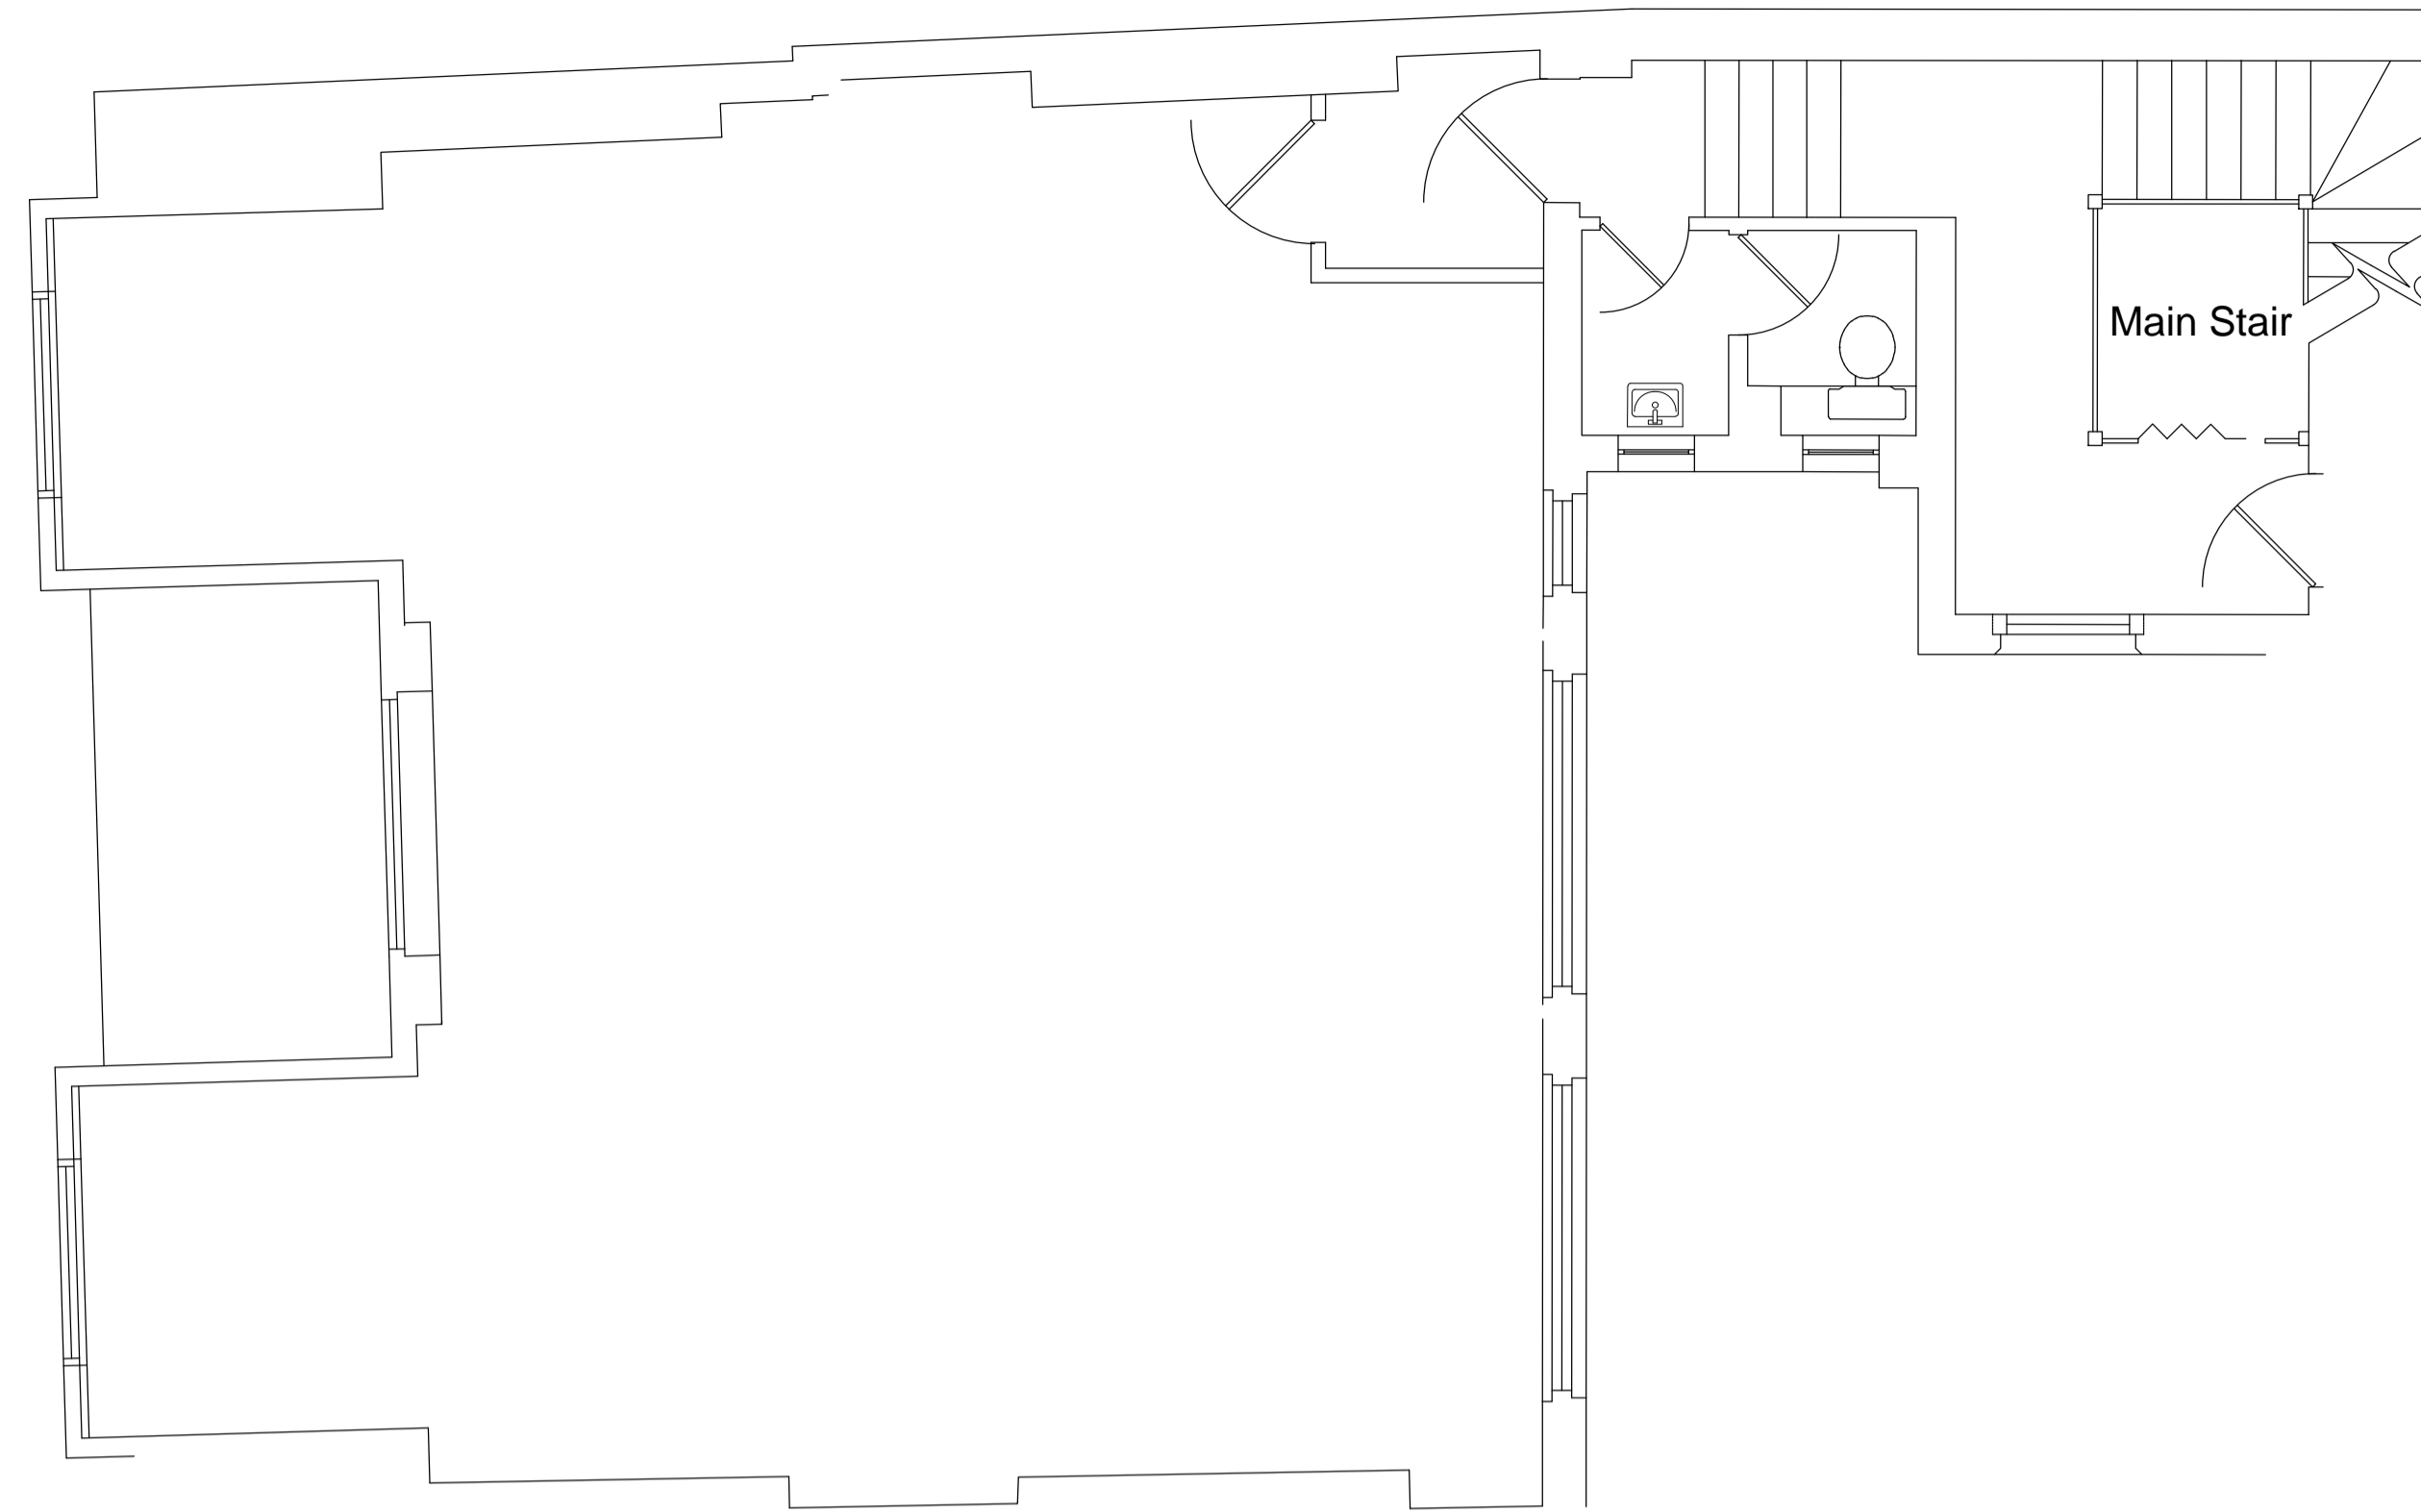

IT IS THE RESPONSIBILITY OF ANY USER OF THESE FLOOR PLANS TO CHECK ON FOR DIMENSIONAL ACCURACY

Third Floor Plan

Second Floor Plan

**Tan Designs Ltd**

12 Firs Road  
Edwalton Nottingham  
NG12 4BX  
Tel: 07815134882  
Email: tangani88@gmail.com

project: King John's Arcade  
Bridlesmith Gate,  
Nottingham NG1 2GR

drawing: Existing Third Floor and  
Full 2nd Floor Plan

client:

purpose: checked: rev:

date: scale: dwg no:  
09/2019 1:50/1:100@A1 04