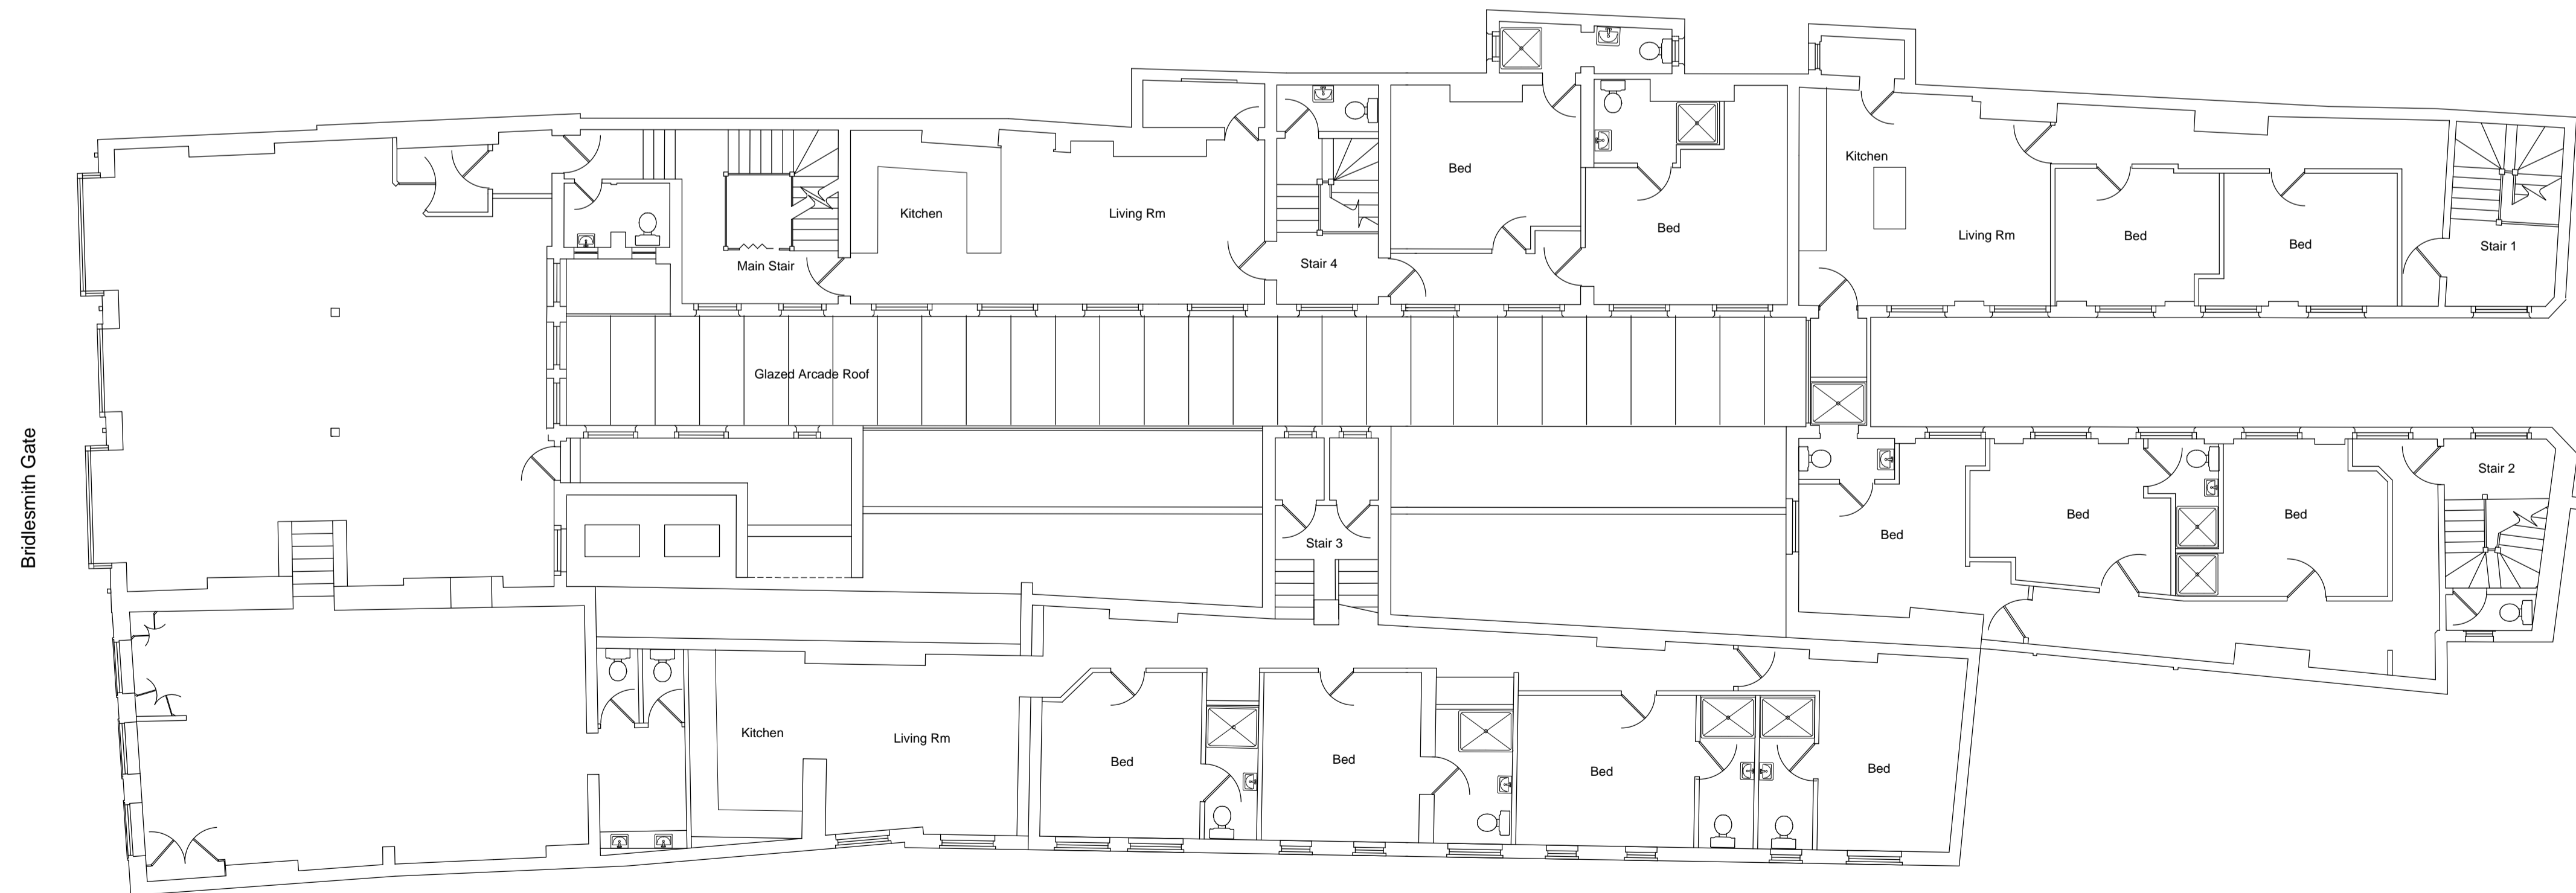

IT IS THE RESPONSIBILITY OF ANY USER OF THESE FLOOR PLANS TO CHECK ON FOR DIMENSIONAL ACCURACY

Third Floor Plan

Second Floor Plan

**Tan Designs Ltd**

12 Firs Road  
Edwalton Nottingham  
NG12 4BX  
Tel: 07815134882  
Email: tangani88@gmail.com

project: King John's Arcade  
Bridlesmith Gate,  
Nottingham NG1 2GR

drawing: Existing Third Floor and  
Full 2nd Floor Plan

client:

purpose: checked: rev:

date: scale: dwg no:  
09/2019 1:50/1:100@A1 04