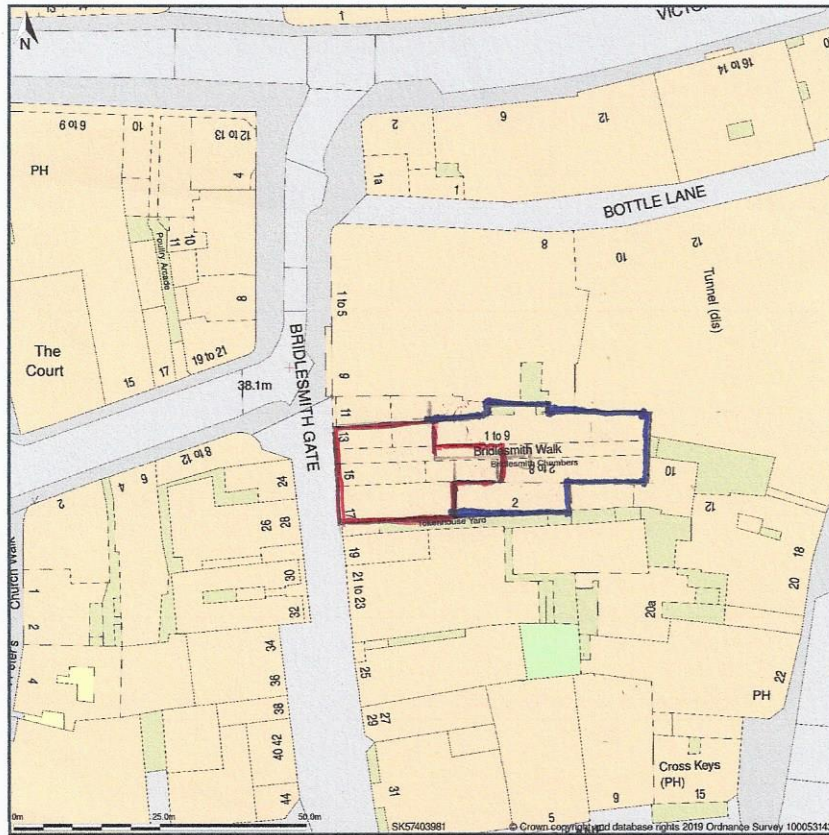

**British Heart Foundation, 15, Bridlesmith Gate, Nottingham, Nottingham City, NG1 2GR**

Site Plan shows area bounded by: 457338.03, 339742.32 457479.45, 339883.75 (at a scale of 1:1250), OSGridRef. SK57403981. The representation of a road, track or path is no evidence of a right of way. The representation of features as lines is no evidence of a property boundary.

Produced on 30th Oct 2019 from the Ordnance Survey National Geographic Database and incorporating surveyed revision available at this date. Reproduction in whole or part is prohibited without the prior permission of Ordnance Survey. © Crown copyright 2019. Supplied by [www.buyaplan.co.uk](http://www.buyaplan.co.uk) a licensed Ordnance Survey partner (100053143). Unique plan reference: #00467527-736DD3