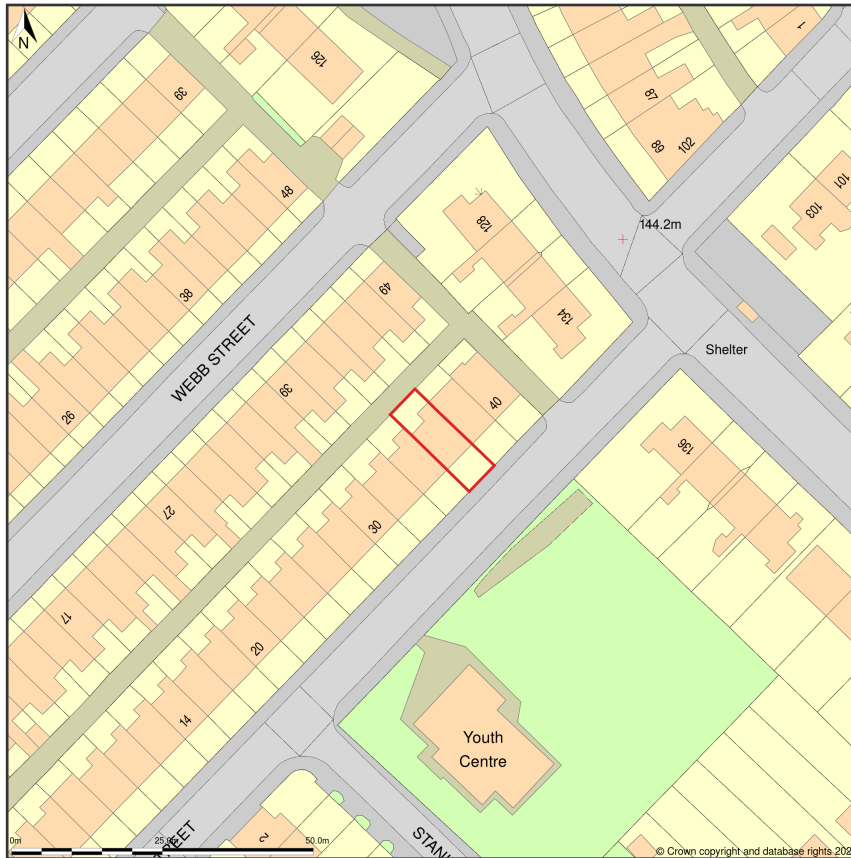

36, Fox Street, Horwich, Bolton, BL6 5NZ

Location Plan shows area bounded by: 364096.19, 410969.29 364237.61, 411110.72 (at a scale of 1:1250), OSGridRef: SD64161104. The representation of a road, track or path is no evidence of a right of way. The representation of features as lines is no evidence of a property boundary.

Produced on 22nd Mar 2024 from the Ordnance Survey National Geographic Database and incorporating surveyed revision available at this date. Reproduction in whole or part is prohibited without the prior permission of Ordnance Survey. © Crown copyright 2024. Supplied by www.buyaplan.co.uk a licensed Ordnance Survey partner (100053143). Unique plan reference: #00888139-1C72DF.