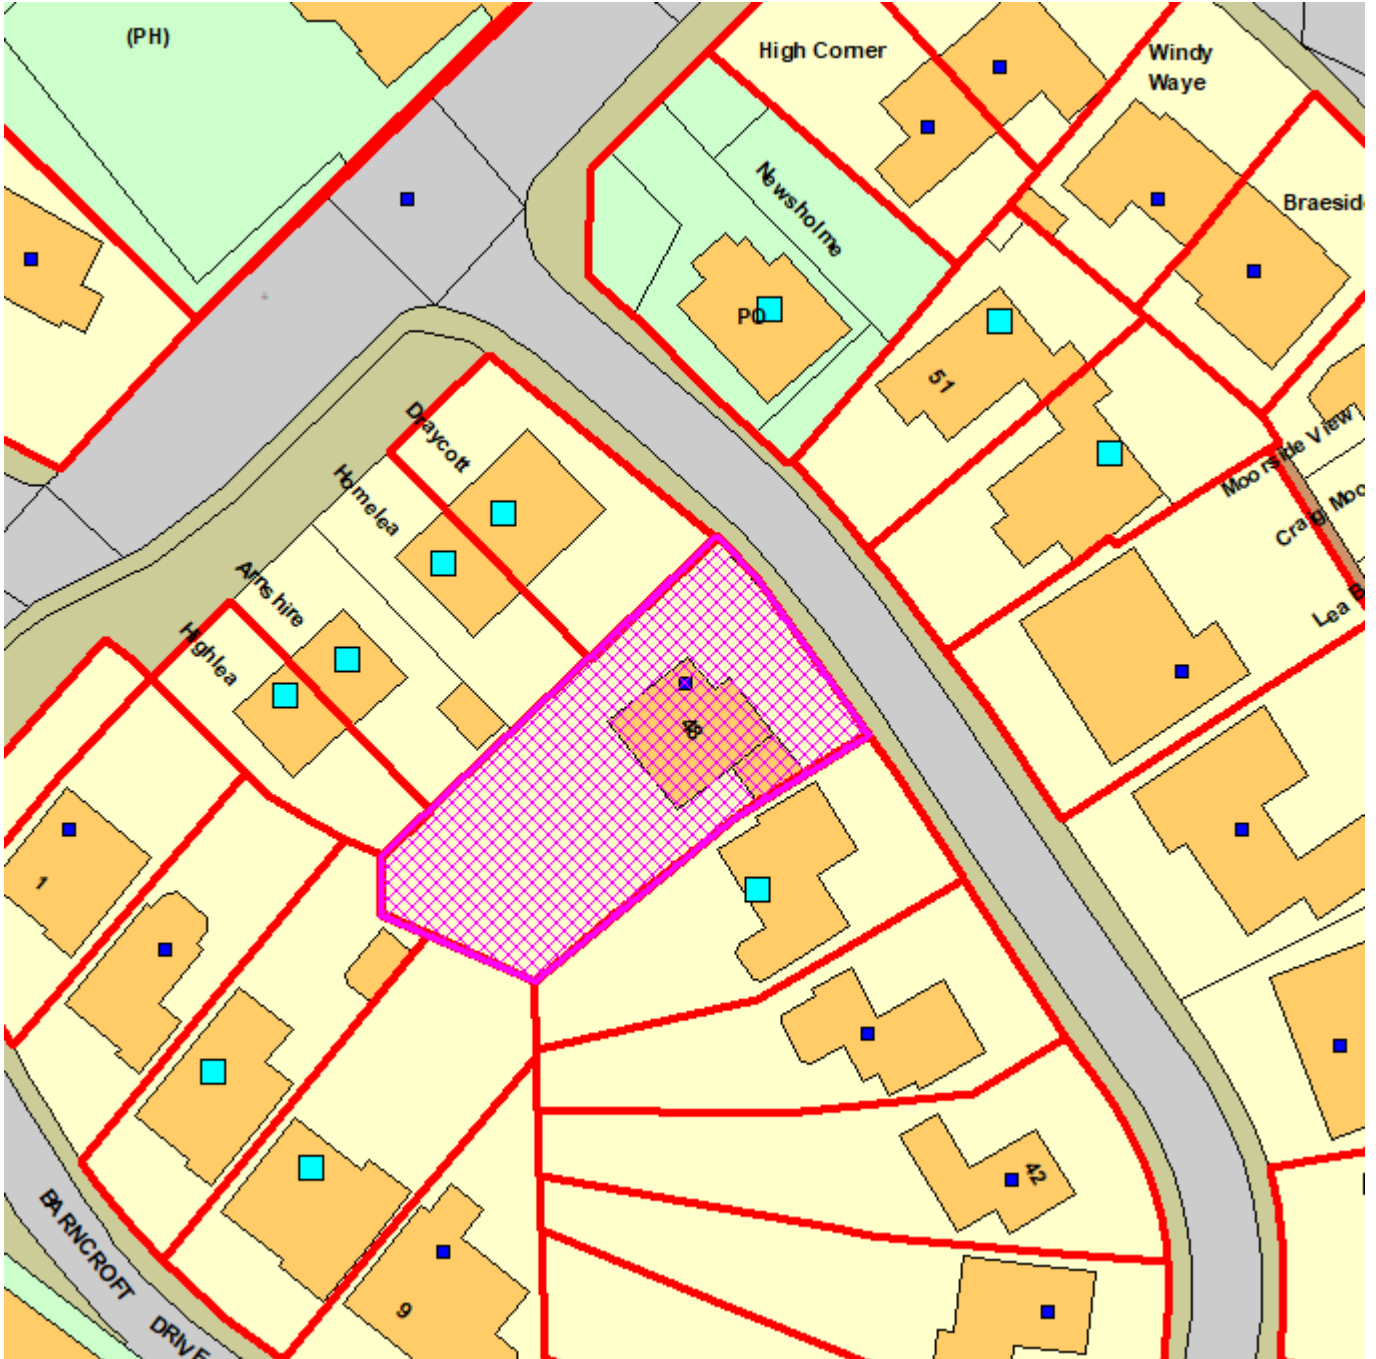

Bolton Council NEIGHBOUR CONSULTATION PLAN

48 Old Vicarage Road, Horwich, Bolton, BL6 6QT

Development & Regeneration Dept
Development Management Section

Town Hall, Bolton, Lancashire, BL1 1RU
Telephone (01204) 333 333

Bolton Council

EC.Aid Case No: **17916/24**

Reproduction from the Ordnance Survey Map with the permission of the Controller of H.M. Stationery Office. Crown Copyright and may lead to prosecution or civil proceedings.

Scale 1:1250