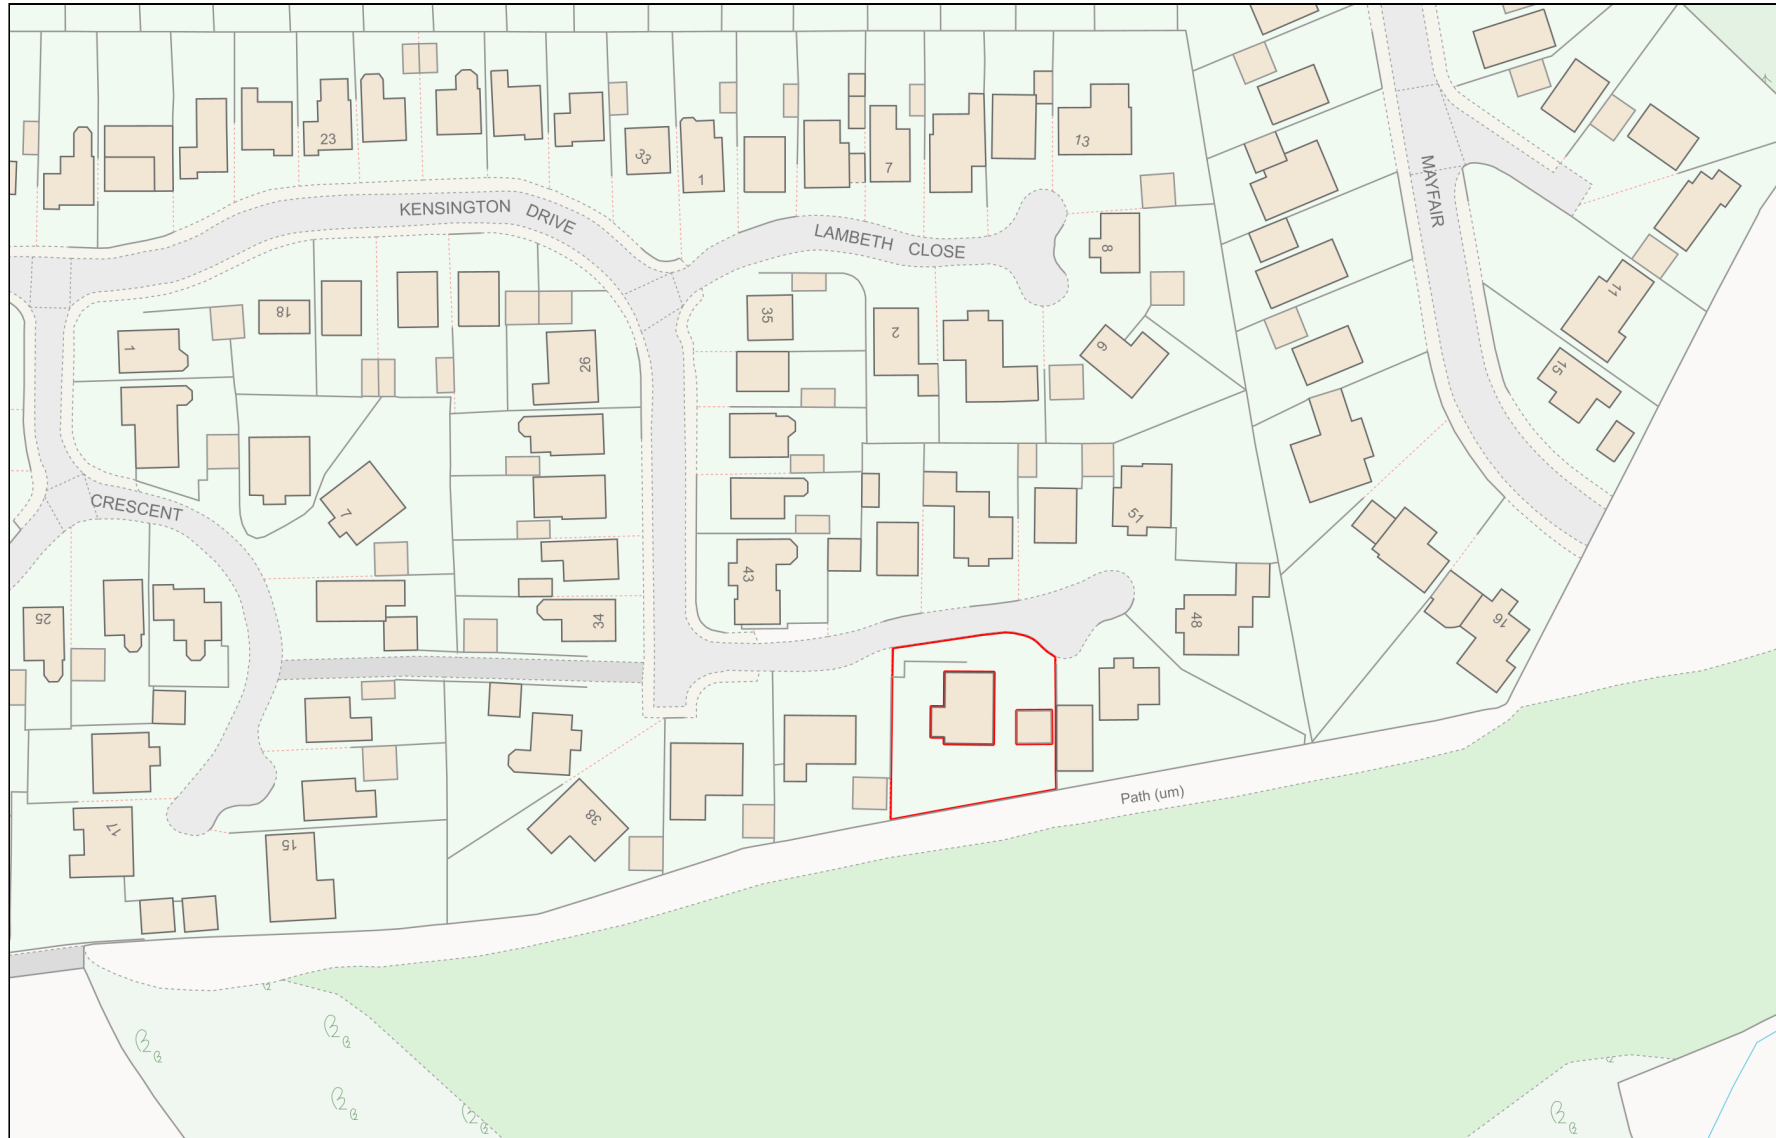

Location Plan

Site Address: 44, Kensington Drive, Horwich, Bolton, BL6 6AE

Date Produced: 21-Mar-2024

Scale: 1:1250 @A4

Planning Portal Reference: PP-12913069v1