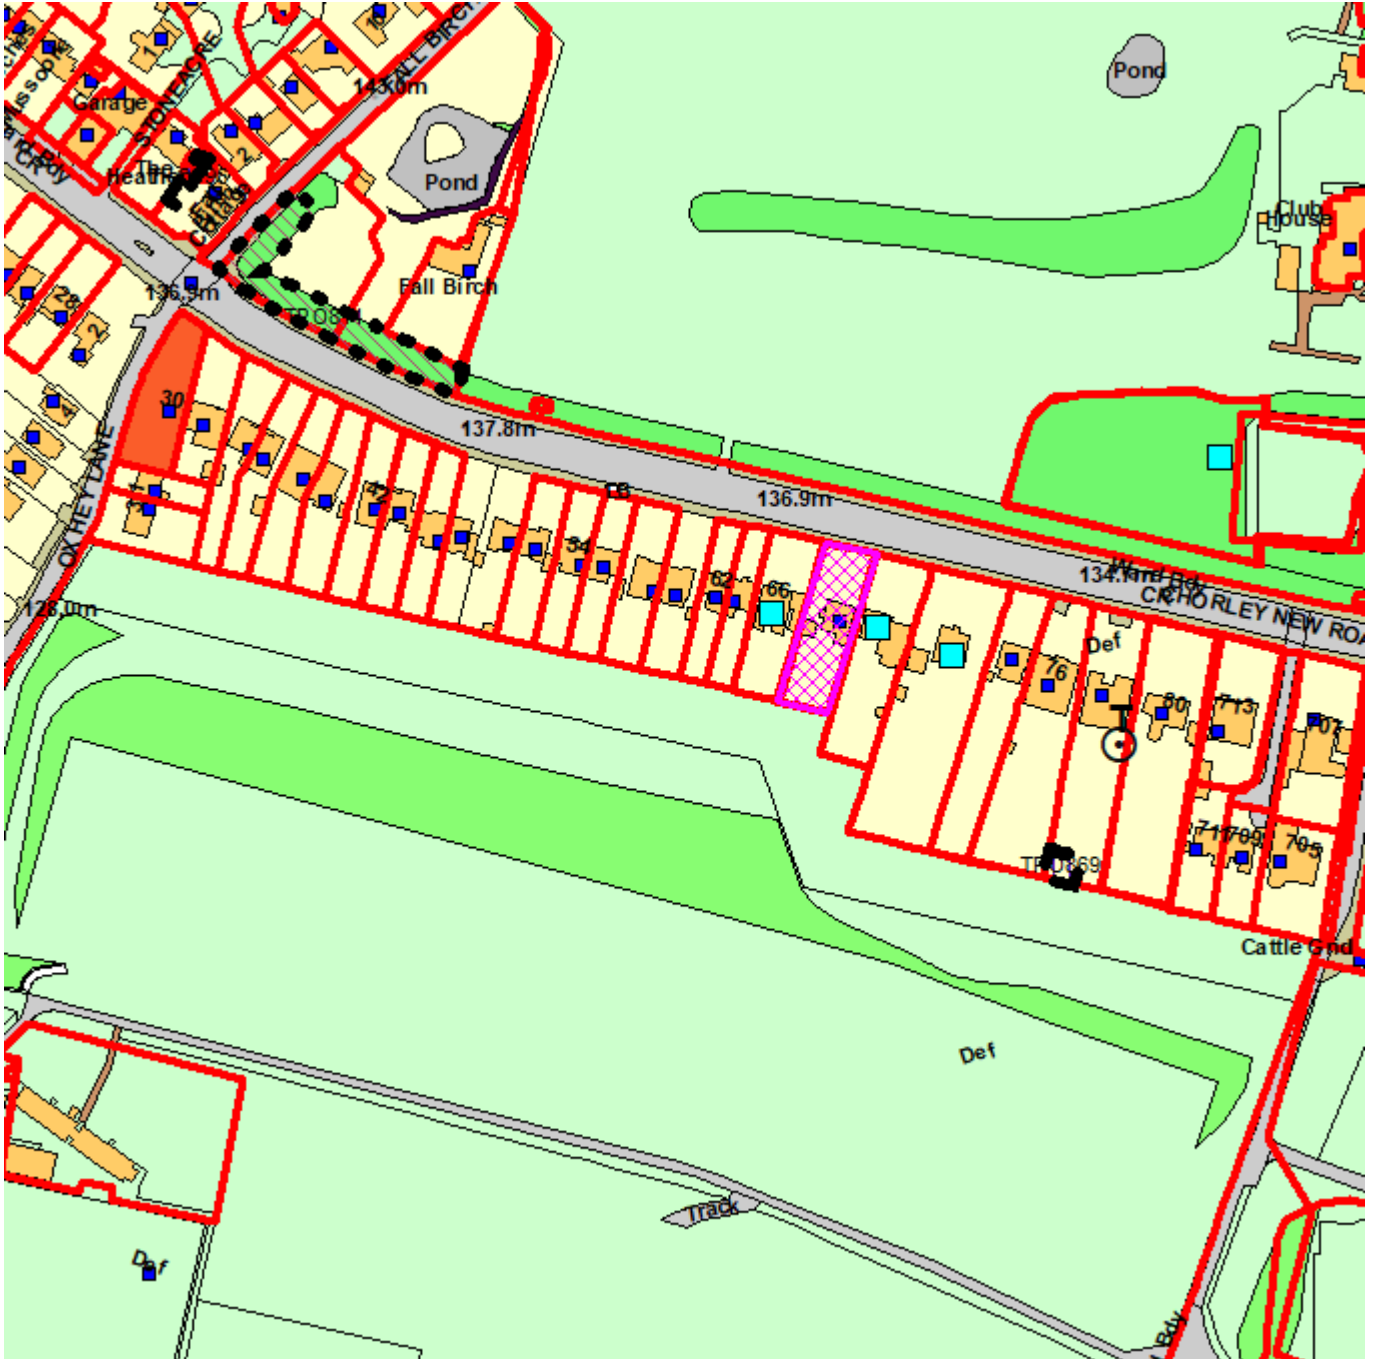

Bolton Council NEIGHBOUR CONSULTATION PLAN

68 Chorley New Road, Lostock, Bolton, BL6 4AL

Development & Regeneration Dept
Development Management Section

Town Hall, Bolton, Lancashire, BL1 1RU
Telephone (01204) 333 333

Bolton Council

EC.Aid Case No: 17927/24

Reproduction from the Ordnance Survey Map with the permission of the Controller of H.M. Stationery Office. Crown Copyright and may lead to prosecution or civil proceedings.

Crown Copyright and database rights 2018. 0100019389

Scale 1:1250