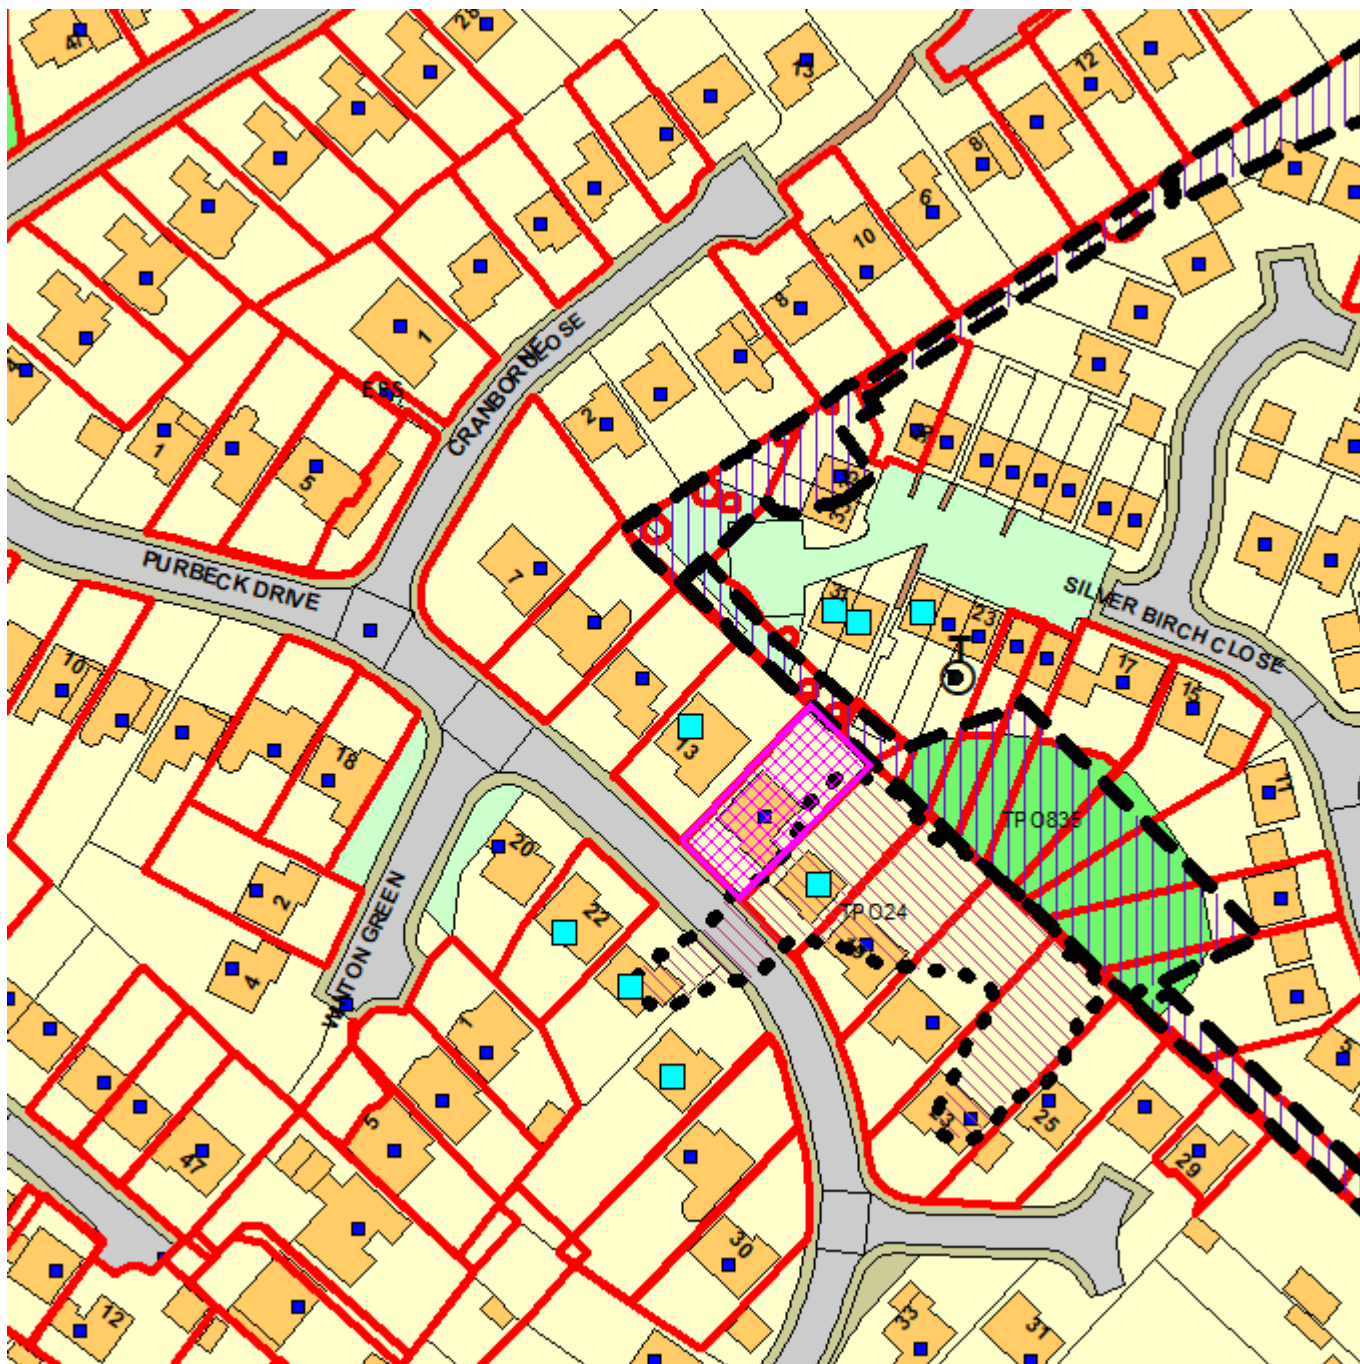

Bolton Council NEIGHBOUR CONSULTATION PLAN

15 Purbeck Drive, Lostock, Bolton, BL6 4JF

Development & Regeneration Dept
Development Management Section

Town Hall, Bolton, Lancashire, BL1 1RU
Telephone (01204) 333 333

Bolton Council

EC.Aid Case No: 17957/24

Reproduction from the Ordnance Survey Map with the permission of the Controller of H.M. Stationery Office. Crown Copyright and may lead to prosecution or civil proceedings.

Crown Copyright and database rights 2018. 0100019389

Scale 1:1250