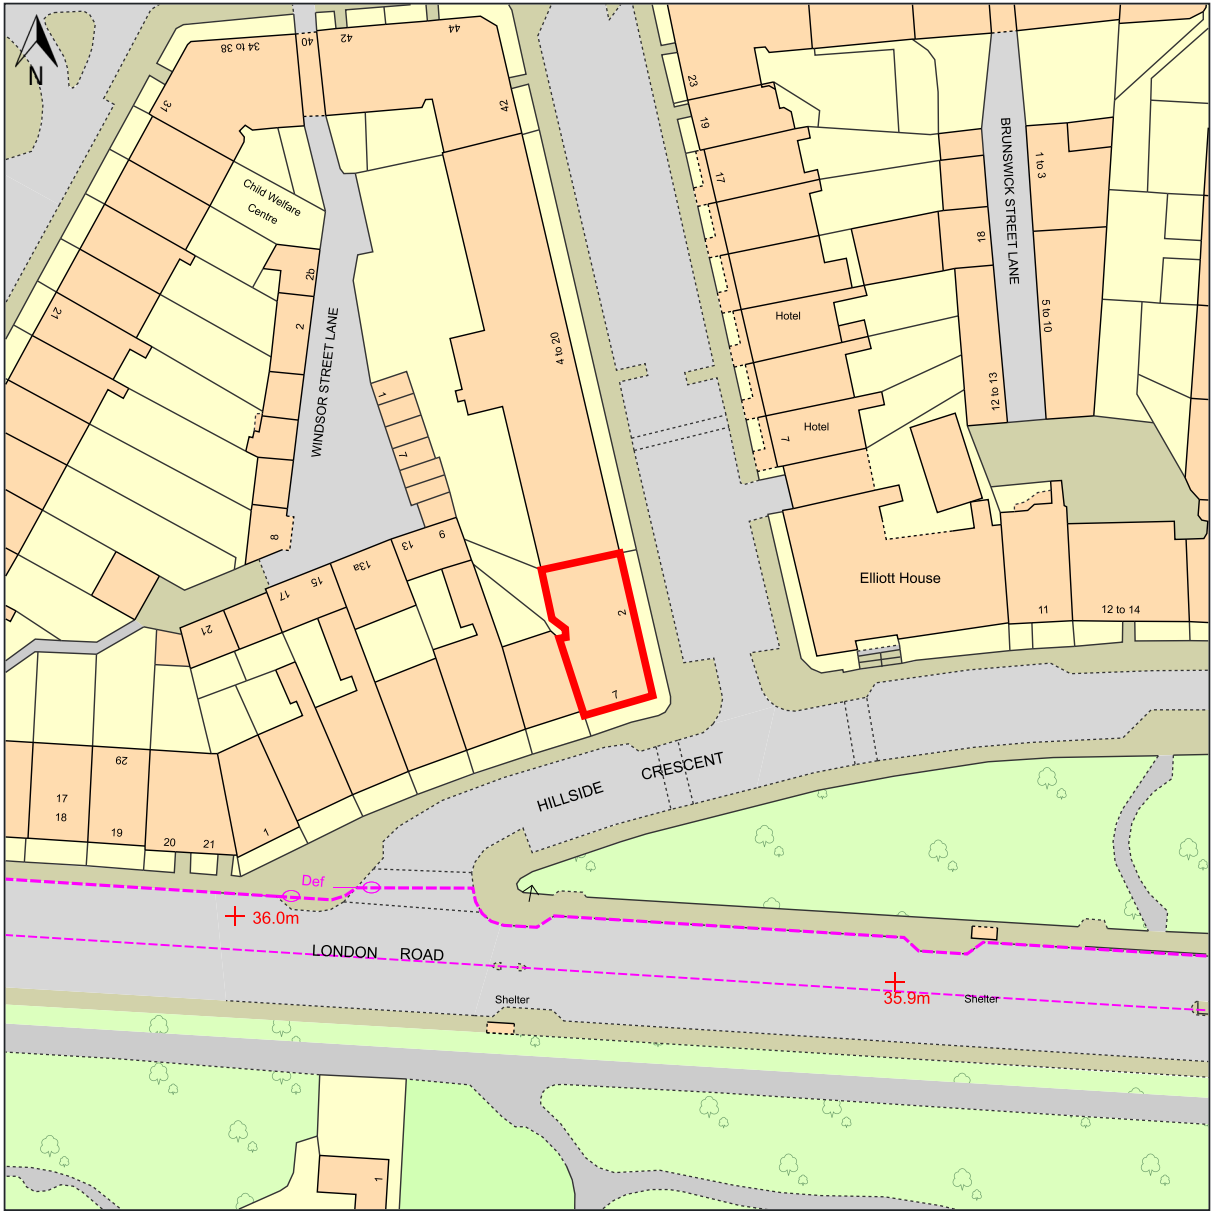

2A, BRUNSWICK STREET, EDINBURGH, EDINBURGH, EH7 5JD

© Crown copyright and database rights, 2024. Ordnance Survey
0100031673 Created using Plans by Emapsite

Scale: 1:1250

Paper Size: A4

Notes: