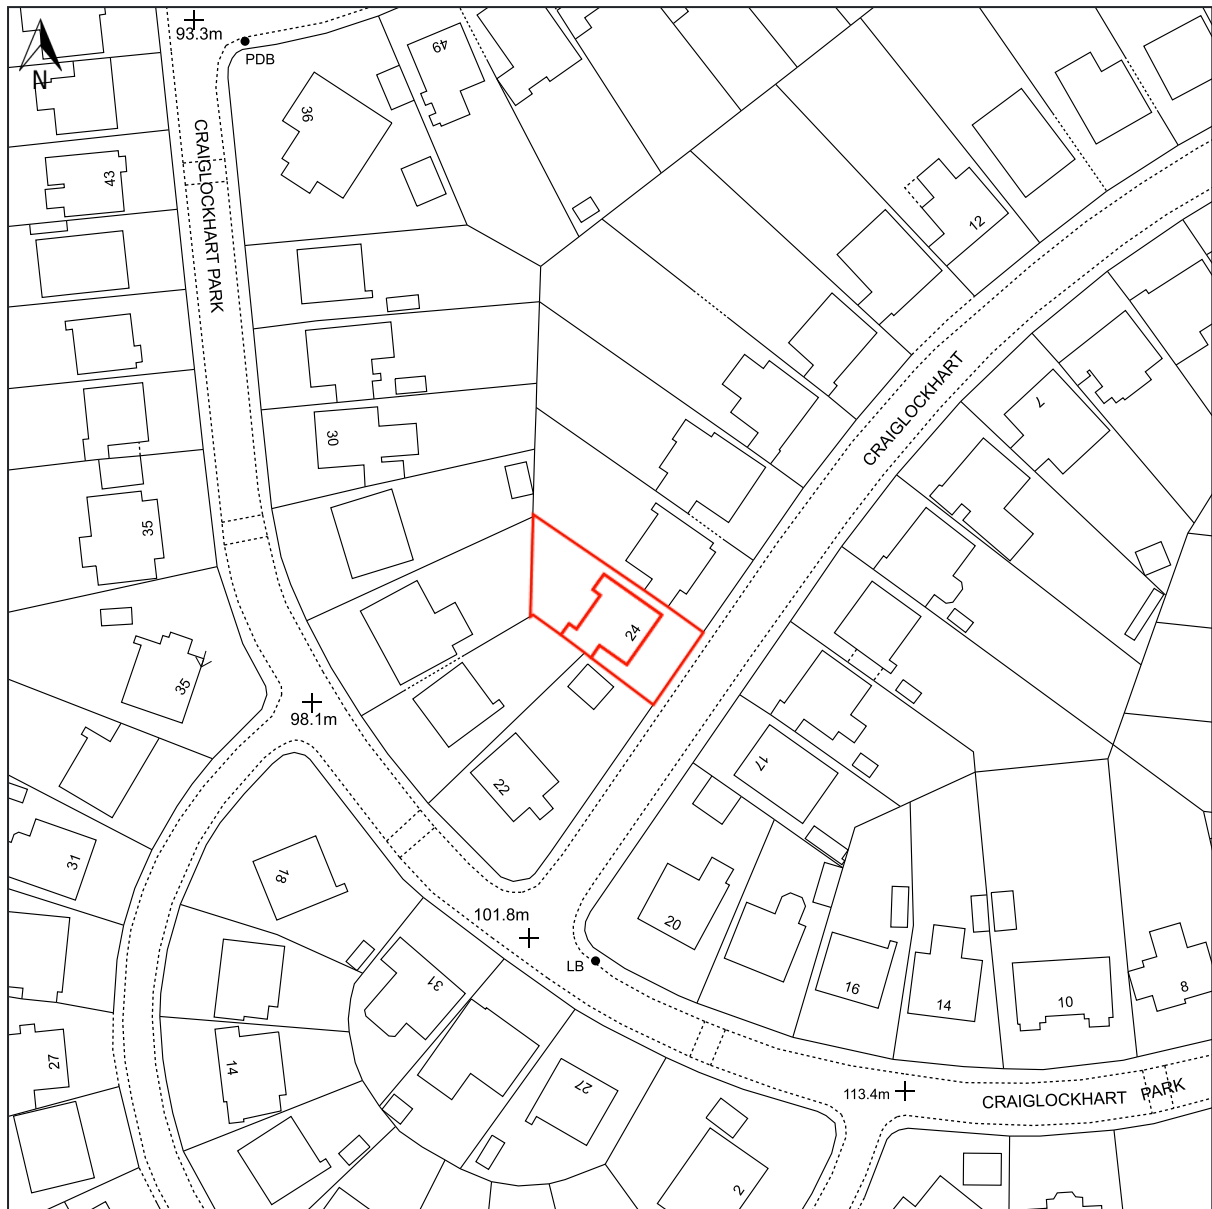

24, CRAIGLOCKHART QUADRANT, EDINBURGH, EDINBURGH, EH14 1HD

© Crown copyright and database rights, 2024. Ordnance Survey
0100031673 Created using Plans by Emapsite

 Site boundary and property line

Scale: 1:1250

Paper Size: A4

Notes:

Drawing Ref: 2024-05-03

Christopher Dinnis Architects
March 2024