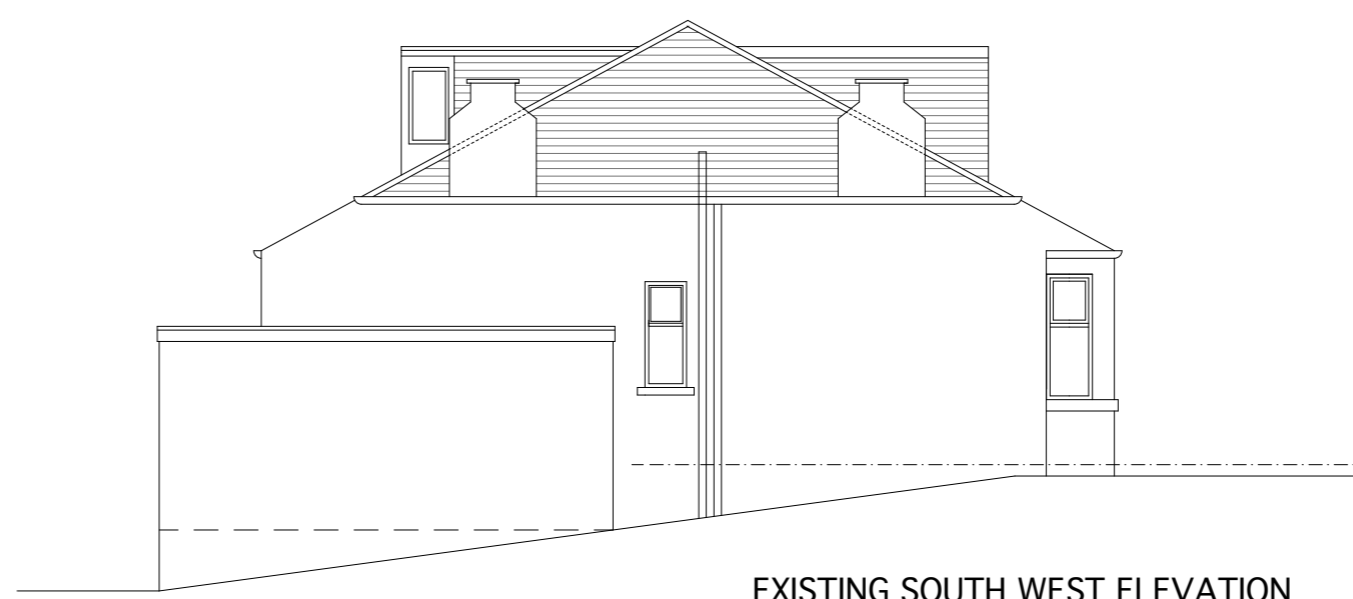

EXISTING GROUND FLOOR PLAN

EXISTING ROOF PLAN

EXISTING SOUTH EAST ELEVATION

EXISTING SOUTH WEST ELEVATION

EXISTING NORTH EAST ELEVATION

EXISTING NORTH WEST ELEVATION

**CHRISTOPHER DINNIS**  
**A R C H I T E C T S**  
 ARCHITECTS, PLANNING & DEVELOPMENT CONSULTANTS

*11A Craigmillar Park, Edinburgh EH16 5PF*

PROPOSED ALTERATIONS AT 24 CRAIGLOCKHART QUADRANT, EDINBURGH EH14 1HD					
Drawing Name	Drawing No.	Drawing Status	Scale	Date	Revision No.
Existing Plans and Elevations	2024-05-01	Planning	1: 100	March 2024	