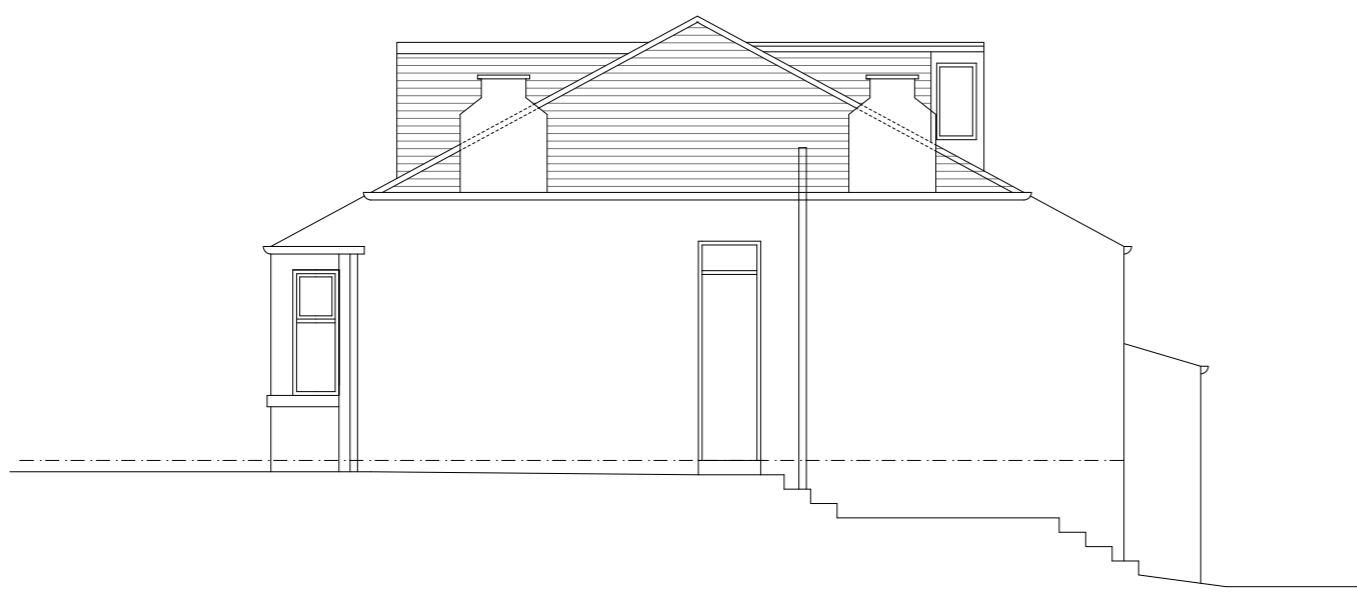

EXISTING GROUND FLOOR PLAN

EXISTING ROOF PLAN

EXISTING SOUTH EAST ELEVATION

EXISTING SOUTH WEST ELEVATION

EXISTING NORTH EAST ELEVATION

EXISTING NORTH WEST ELEVATION

**CHRISTOPHER DINNIS**  
**A R C H I T E C T S**  
 ARCHITECTS, PLANNING & DEVELOPMENT CONSULTANTS

*11A Craigmillar Park, Edinburgh EH16 5PF*

PROPOSED ALTERATIONS AT 24 CRAIGLOCKHART QUADRANT, EDINBURGH EH14 1HD					
Drawing Name	Drawing No.	Drawing Status	Scale	Date	Revision No.
Existing Plans and Elevations	2024-05-01	Planning	1: 100	March 2024	