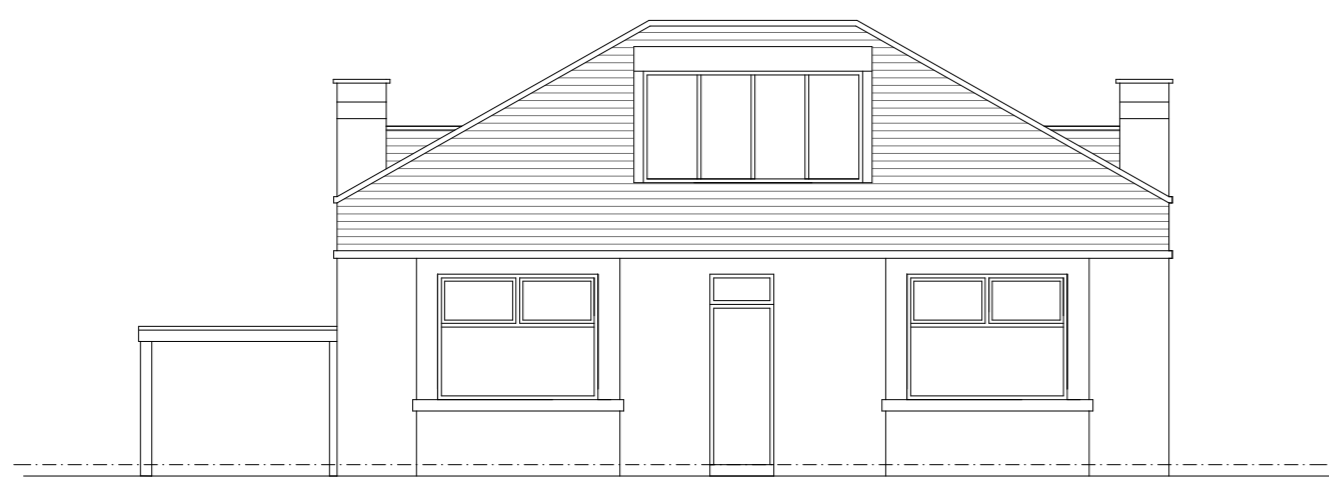

EXISTING GROUND FLOOR PLAN

EXISTING ROOF PLAN

EXISTING SOUTH EAST ELEVATION

EXISTING SOUTH WEST ELEVATION

EXISTING NORTH EAST ELEVATION

EXISTING NORTH WEST ELEVATION

**CHRISTOPHER DINNIS**  
**A R C H I T E C T S**  
 ARCHITECTS, PLANNING & DEVELOPMENT CONSULTANTS

*11A Craigmillar Park, Edinburgh EH16 5PF*

PROPOSED ALTERATIONS AT 24 CRAIGLOCKHART QUADRANT, EDINBURGH EH14 1HD					
Drawing Name	Drawing No.	Drawing Status	Scale	Date	Revision No.
Existing Plans and Elevations	2024-05-01	Planning	1: 100	March 2024	