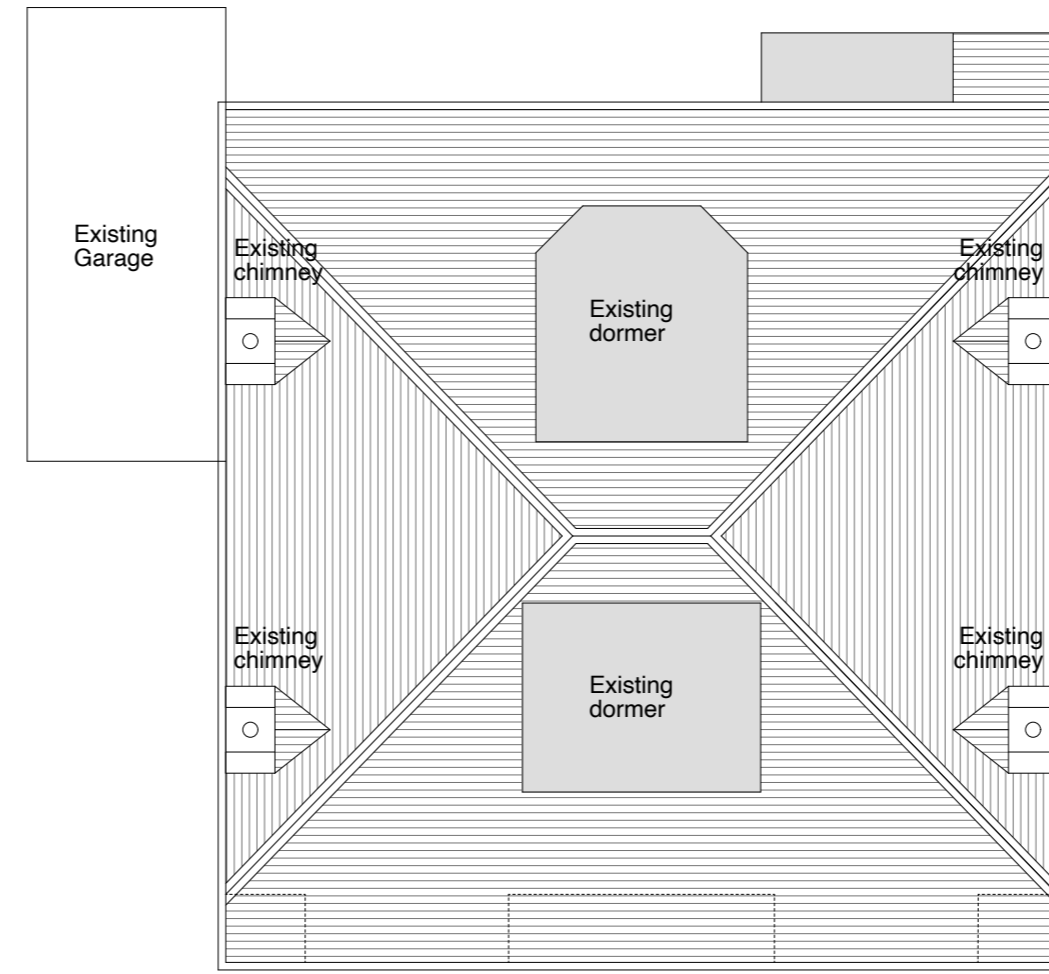

EXISTING GROUND FLOOR PLAN

EXISTING ROOF PLAN

EXISTING SOUTH EAST ELEVATION

EXISTING SOUTH WEST ELEVATION

EXISTING NORTH EAST ELEVATION

EXISTING NORTH WEST ELEVATION

**CHRISTOPHER DINNIS**  
**A R C H I T E C T S**  
 ARCHITECTS, PLANNING & DEVELOPMENT CONSULTANTS

*11A Craigmillar Park, Edinburgh EH16 5PF*

PROPOSED ALTERATIONS AT 24 CRAIGLOCKHART QUADRANT, EDINBURGH EH14 1HD					
Drawing Name	Drawing No.	Drawing Status	Scale	Date	Revision No.
Existing Plans and Elevations	2024-05-01	Planning	1: 100	March 2024	