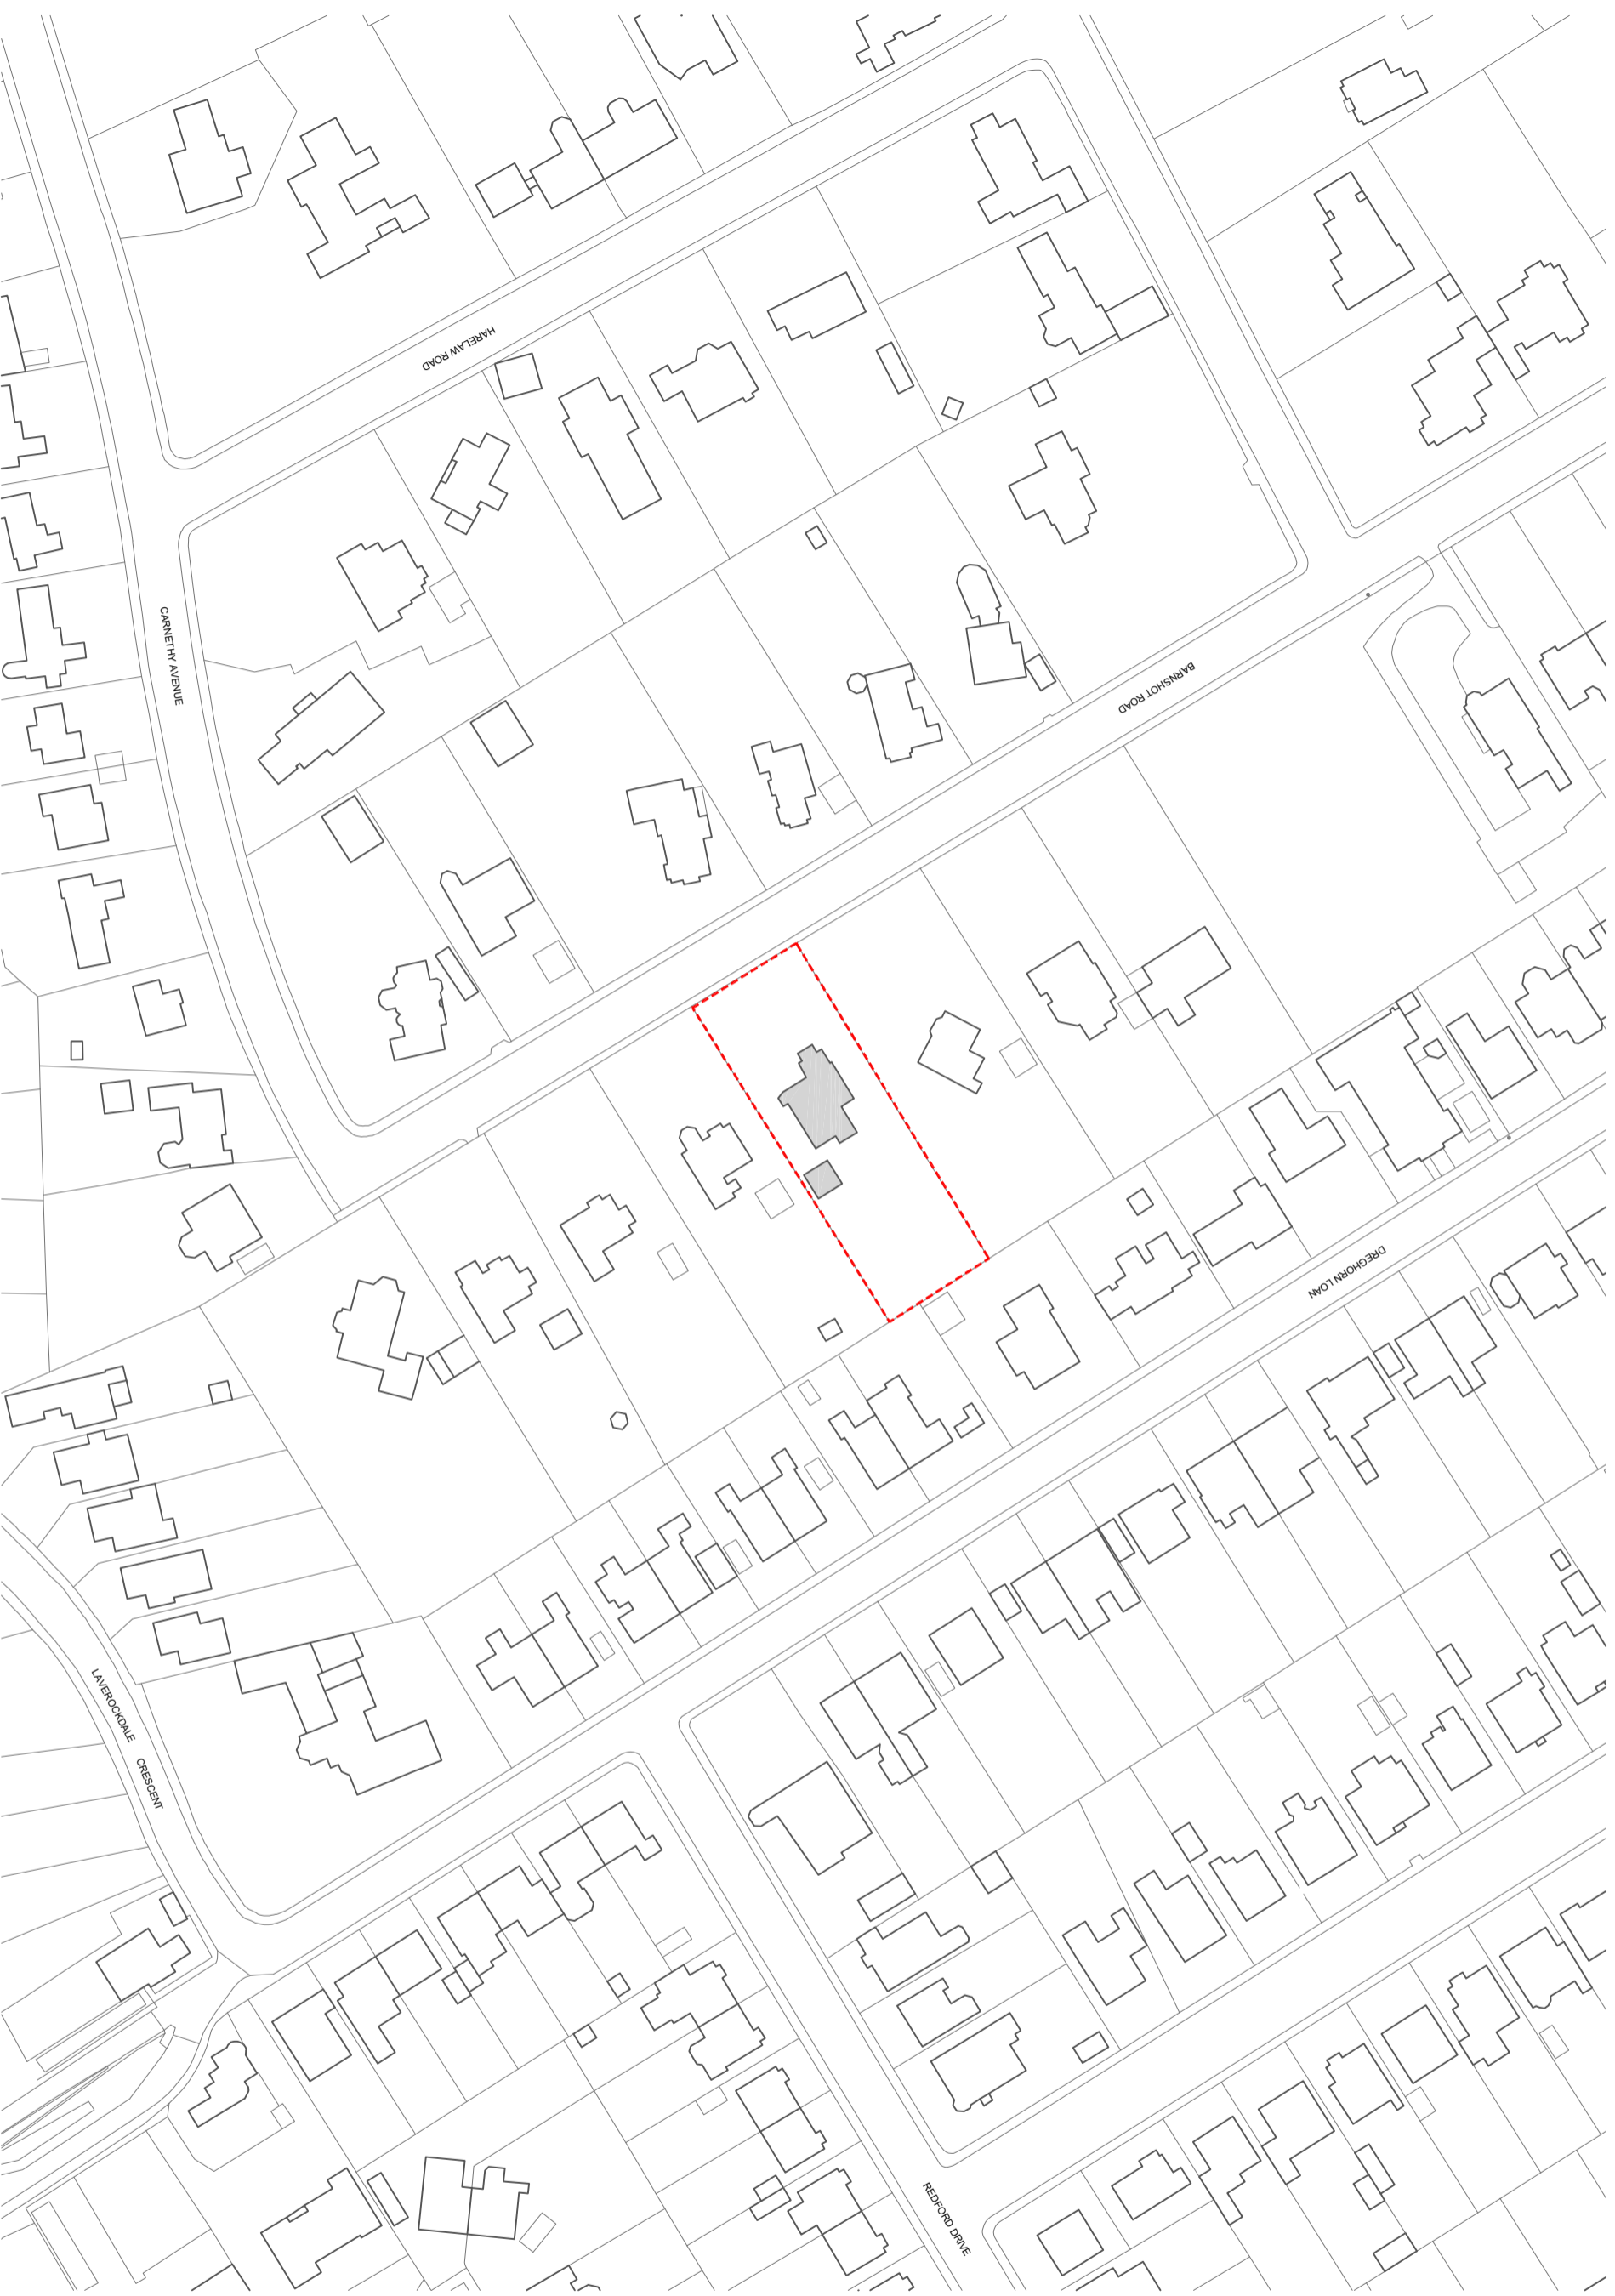

27 BARNSHOT ROAD
Edinburgh, EH13 0DJ

DRAWING KEY	
	EXISTING
	BOUNDARY
	DEMO

REVISIONS

1:1250 / A3

LOCATION PLAN

STAGE | PLANNING

CLIENT | MR & MRS TROY

DRAWING NUMBER | 23137P-L001

DRAWN BY | DR. EV

JONES ROBBINS TOBIN