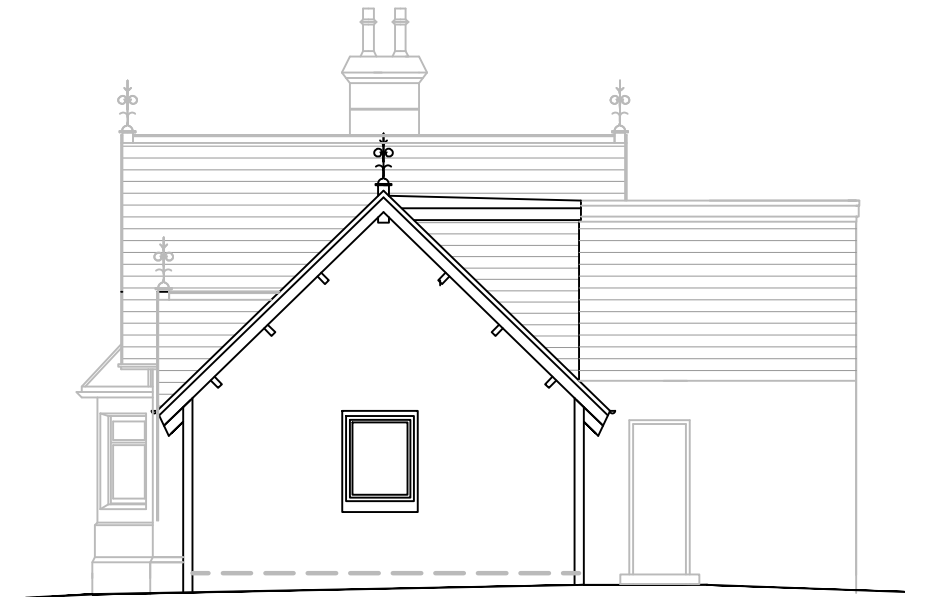

Existing North Elevation

Maitri - Architecture

Project: Marnachie Lodge
Drawing: EXISTING ELEVATIONS
Date: 6th November, 2023
Scale: 1:100 (A3)
Drawing Number: ML23 04 D
Revision/Date: A: more site context
B: levels updates from Topo Survey
C: Fenestration
D: Porch roof 18.3.24

DO NOT SCALE DRAWING