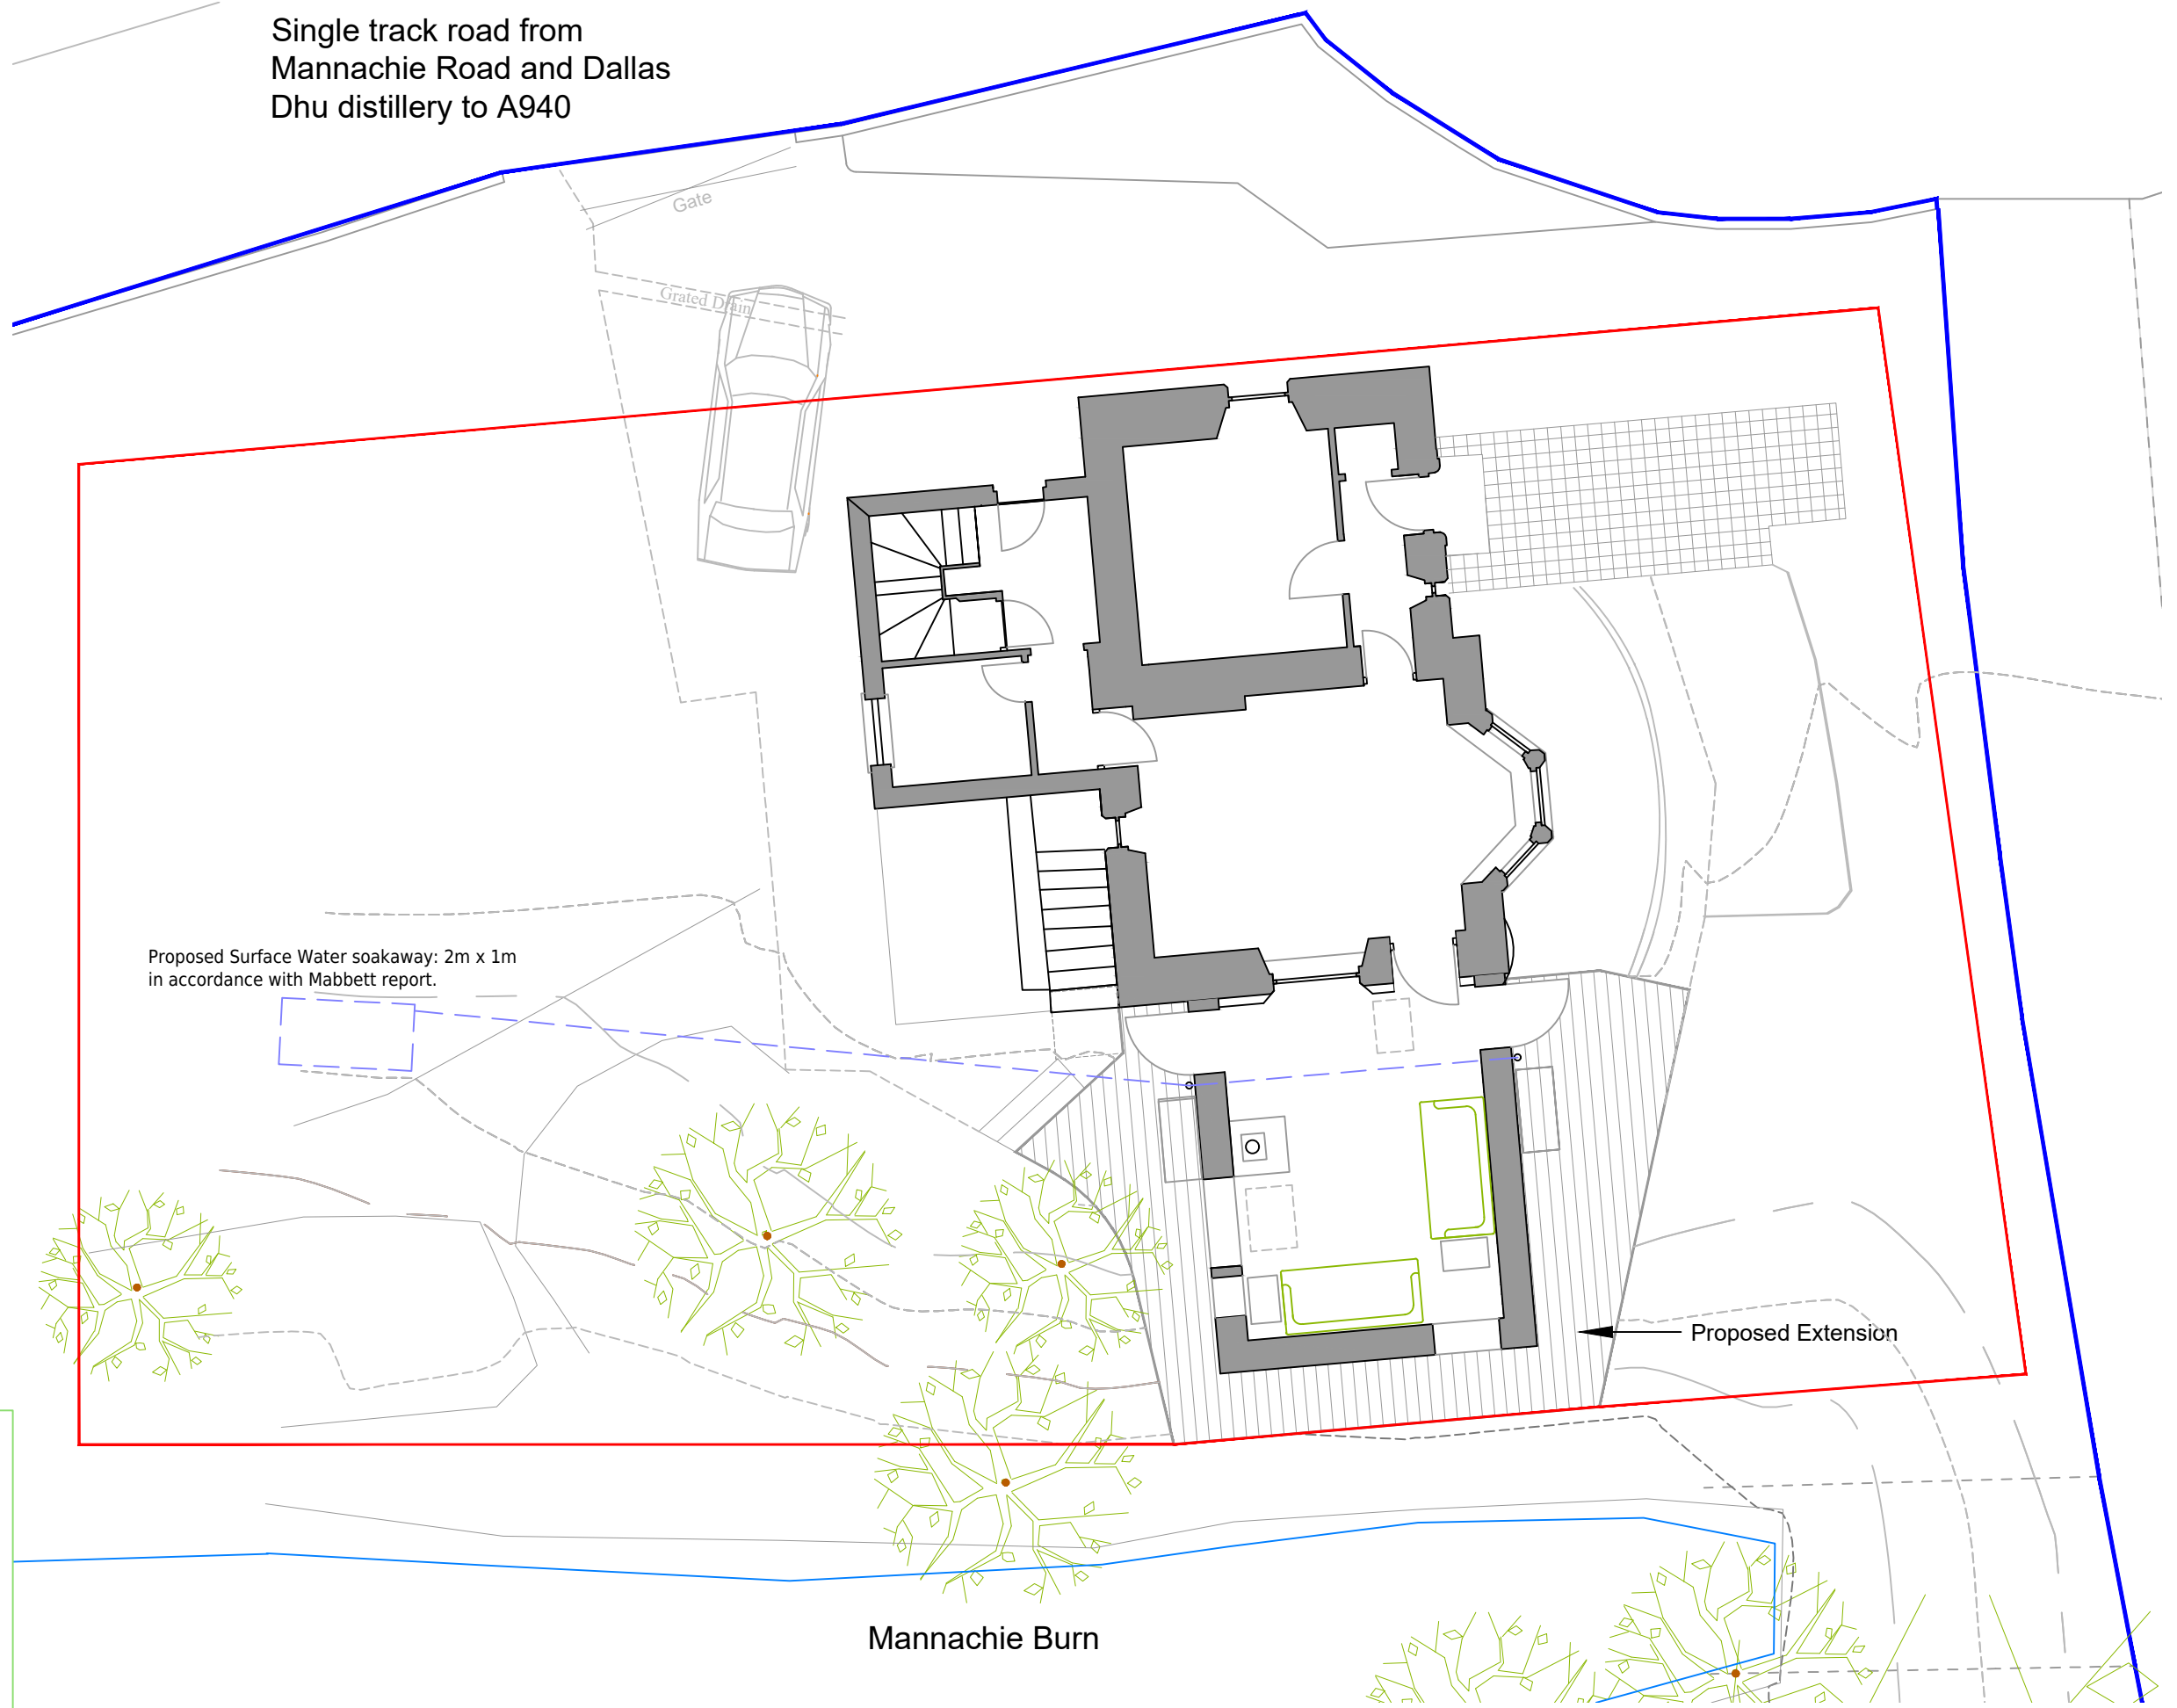

Single track road from  
Mannachie Road and Dallas  
Dhu distillery to A940

**Maitri - Architecture**

Wester Alves Farmhouse, Alves, MORAY IV30 8XD  
Tel: 01343 850002, Mobile: 07776 273562  
E: maitri@maitri-architecture.co.uk

Project: Mannachie Lodge  
Drawing: Proposed Plan Within site  
Date: 18th September 2023  
Scale: 1:100 (@A3)  
Drawing Number: ML23 05 E  
Revision/date: E: With site boundary 21.3.24

**CONTRACTOR TO VERIFY ALL DIMENSIONS AND CONDITIONS ON SITE AND REPORT ANY DISCREPANCIES TO ARCHITECT BEFORE COMMENCING WORK.**

ALL DRAWINGS TO BE READ in conjunction with Architect's Specification and Engineer's drawings.

**DO NOT SCALE DRAWING**