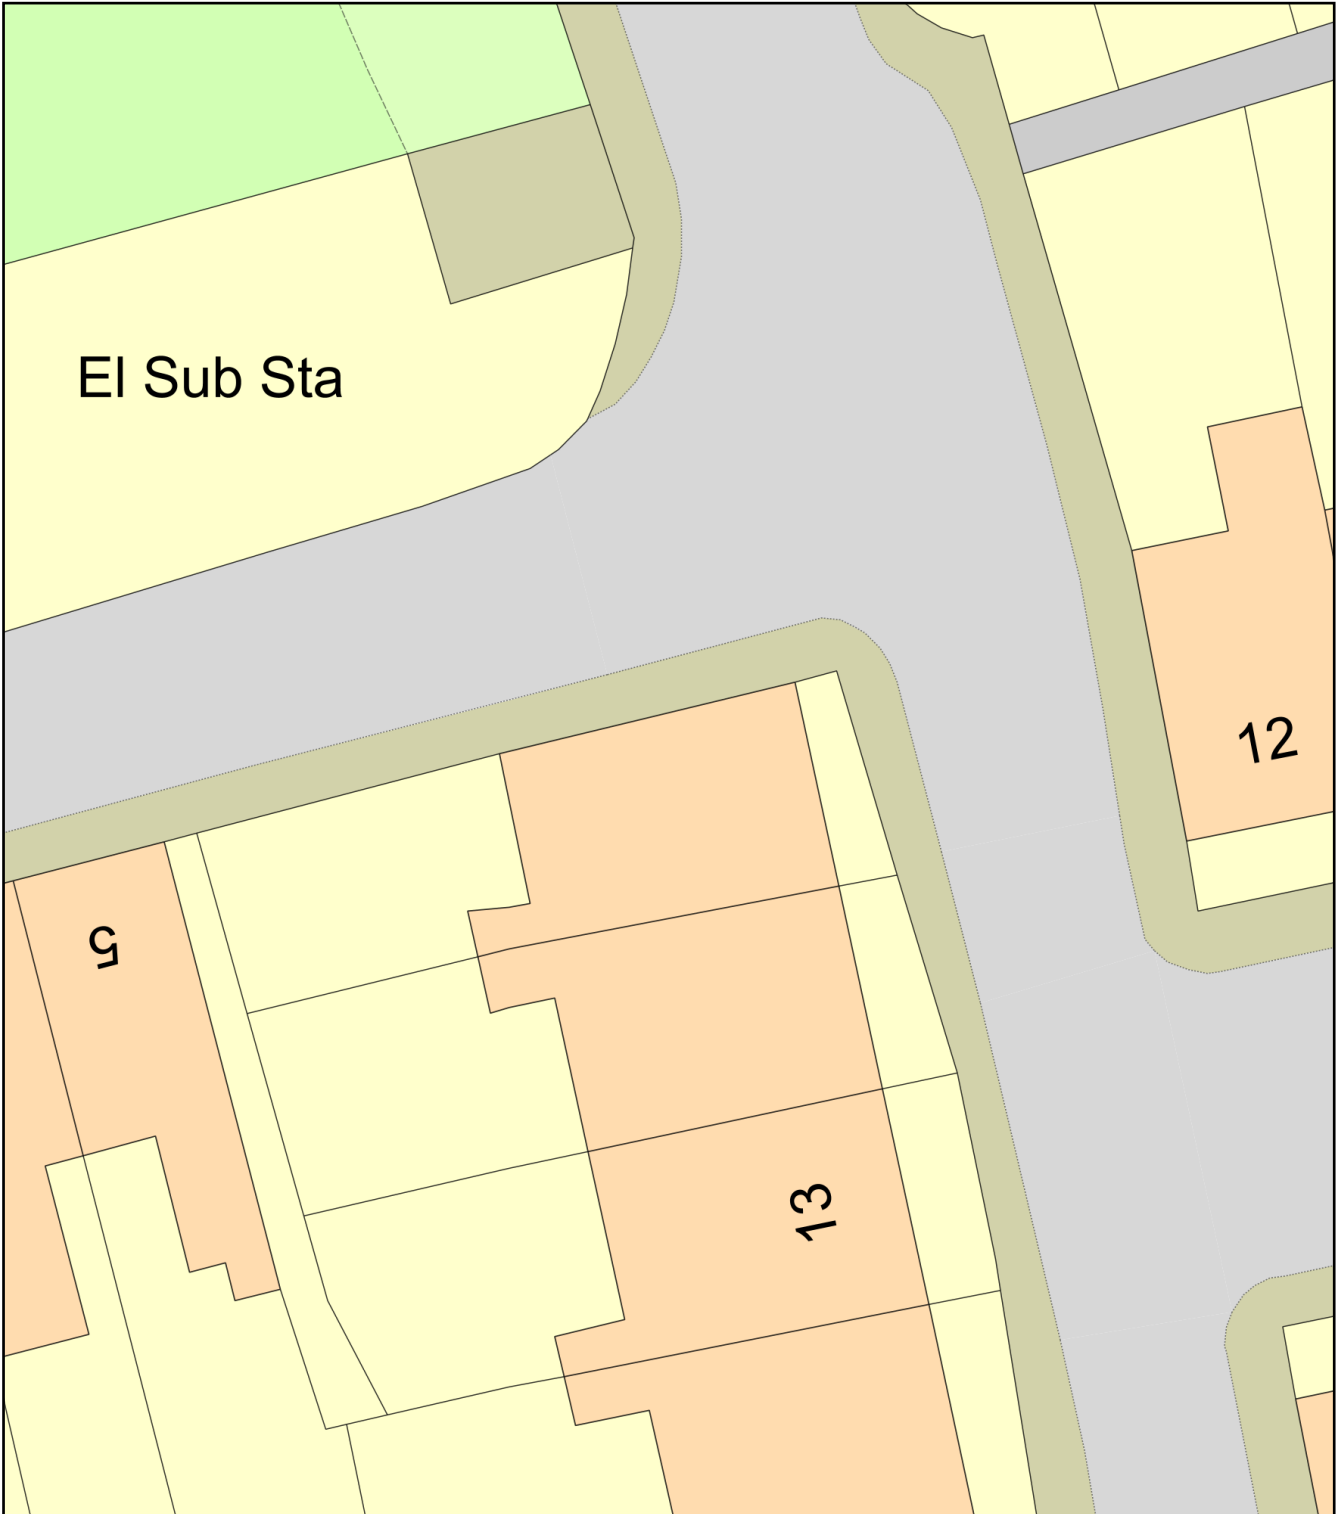

15 Garden St

Plan Produced for: Lewes District Council

Date Produced: 02 Feb 2024

Plan Reference Number: TQRQM24033084723168

Scale: 1:200 @ A4