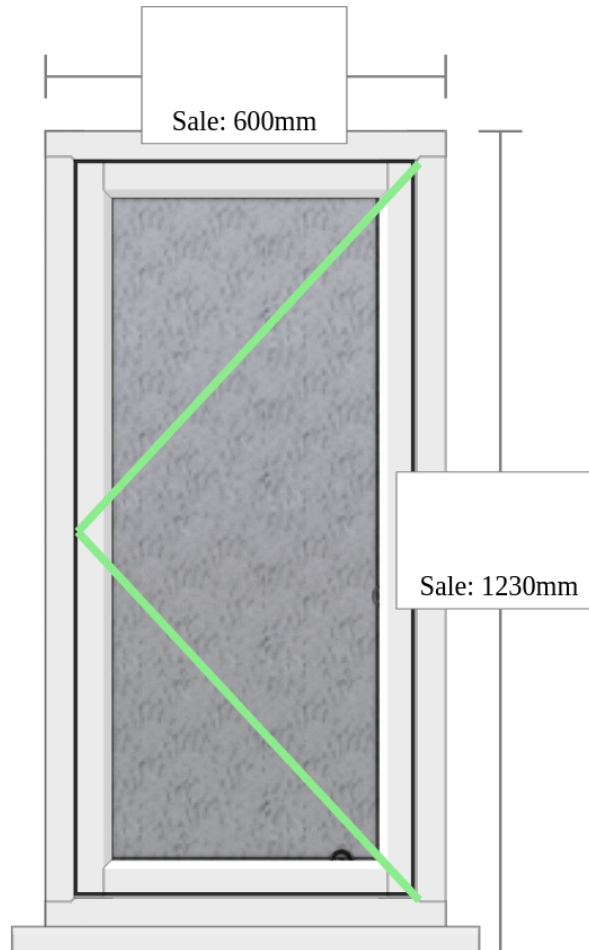

**Quote details:**

**Lead time:** 10 weeks  
**Guarantee:** 5 years  
**Prepared by:** Ben Lancaster ()

Item: 1 of 1

Location: Bathroom

Job Type: Supply & Fit - Remove & replace

Surveyor Notes:

☀ View from outside

### Traditional Flush Casement - Softwood

- |  |            |   |  |
|--|------------|---|--|
| <input type="checkbox"/> Frame                 | Slim Bevel | <input type="checkbox"/> Cill Right Horn Length | 50mm   |
| <input type="checkbox"/> Sash                  | Slim       | <input type="checkbox"/> Addons TLRB            | None   |
| <input type="checkbox"/> Sash                  | Standard   | <input type="checkbox"/> Frame Joint Type       | Traditional                                    |
| <input type="checkbox"/> Bead                  | Ovolo      | <input type="checkbox"/> Sash Joint Type        | Traditional                                    |
| <input type="checkbox"/> Cill                  | Standard   | <input type="checkbox"/> Colour                 | Pure White                                     |
| <input type="checkbox"/> Cill Length           | 700mm      | <input type="checkbox"/> Window handle          | Coastal Curly Tail Window Handle CO8477-XX-TMB |
| <input type="checkbox"/> Cill Left Horn Length | 50mm       | <input type="checkbox"/> Peg Stay               | Coastal Curly Tail Stay 12" Antique            |