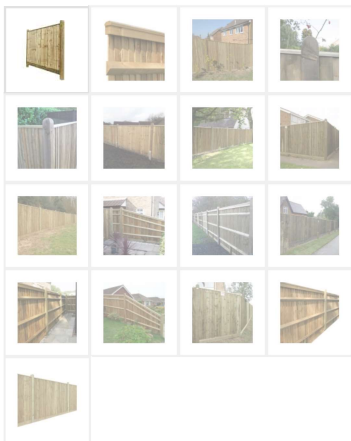

Proposed fence: same height as existing: 1.5m

[Shop](#)
[Home](#) / 
 [Shop](#) / 
 [Fencing](#) / 
 [Closeboard Fencing](#) / 
 [Closeboard Fencing with Capping \(Kit Form\)](#)

# Closeboard Fencing with Capping (Kit Form)

**£78.20 – £165.20**

Prices shown are for **back weathered posts**. Bay kit includes 1 post and all materials necessary for one bay.

Does not include nails or post mix. See description for further details. All heights specified are include the gravel board

Height	<input type="text" value="1.5m high"/>
Bay Size	<input type="text" value="1.8m Bay Width"/>
<b>£104.00</b>	

SKU: BAYCBCRC15018 Categories: [Closeboard Fencing](#), [Clear Products](#)

**All prices include VAT**