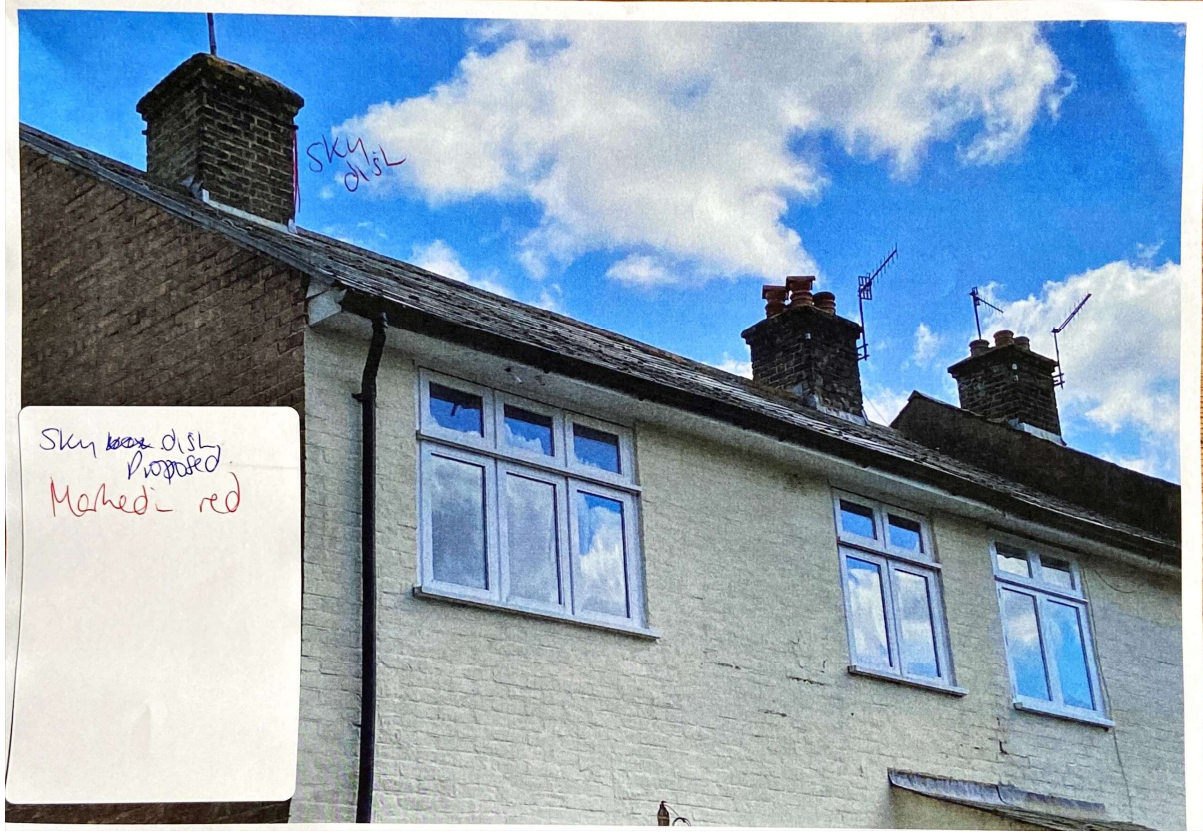

Re Sky ~~box~~ dish  
Neighbouring houses from  
the rear + No. 1819? with  
~~dish~~ showing direction it  
will face.

P Disabled badge holders only  
P Permit holders only  
Mon Sat 9 am - 5 pm

Sky ~~box~~ dish  
Proposed  
Marked red