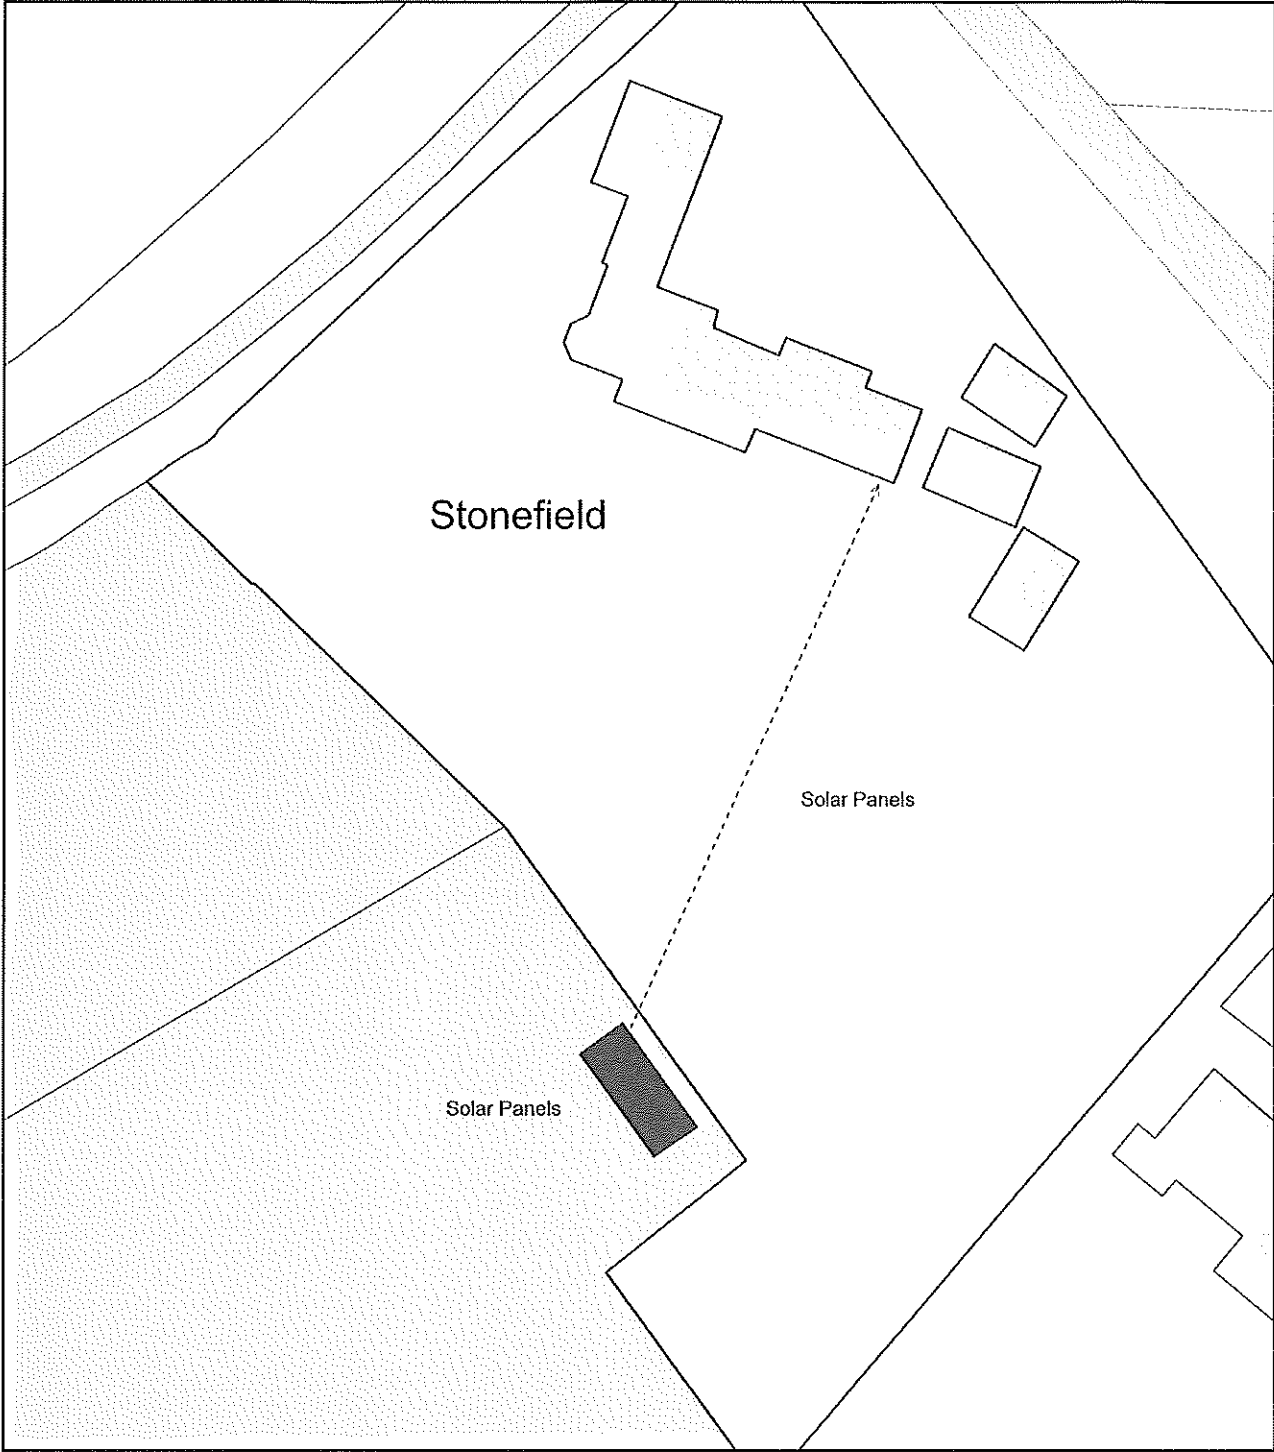

# Site Plan

Plan Produced for: N A C Moore

Date Produced: 15 Mar 2024

Plan Reference Number: TQRQM24075162259491

Scale: 1:500 @ A4