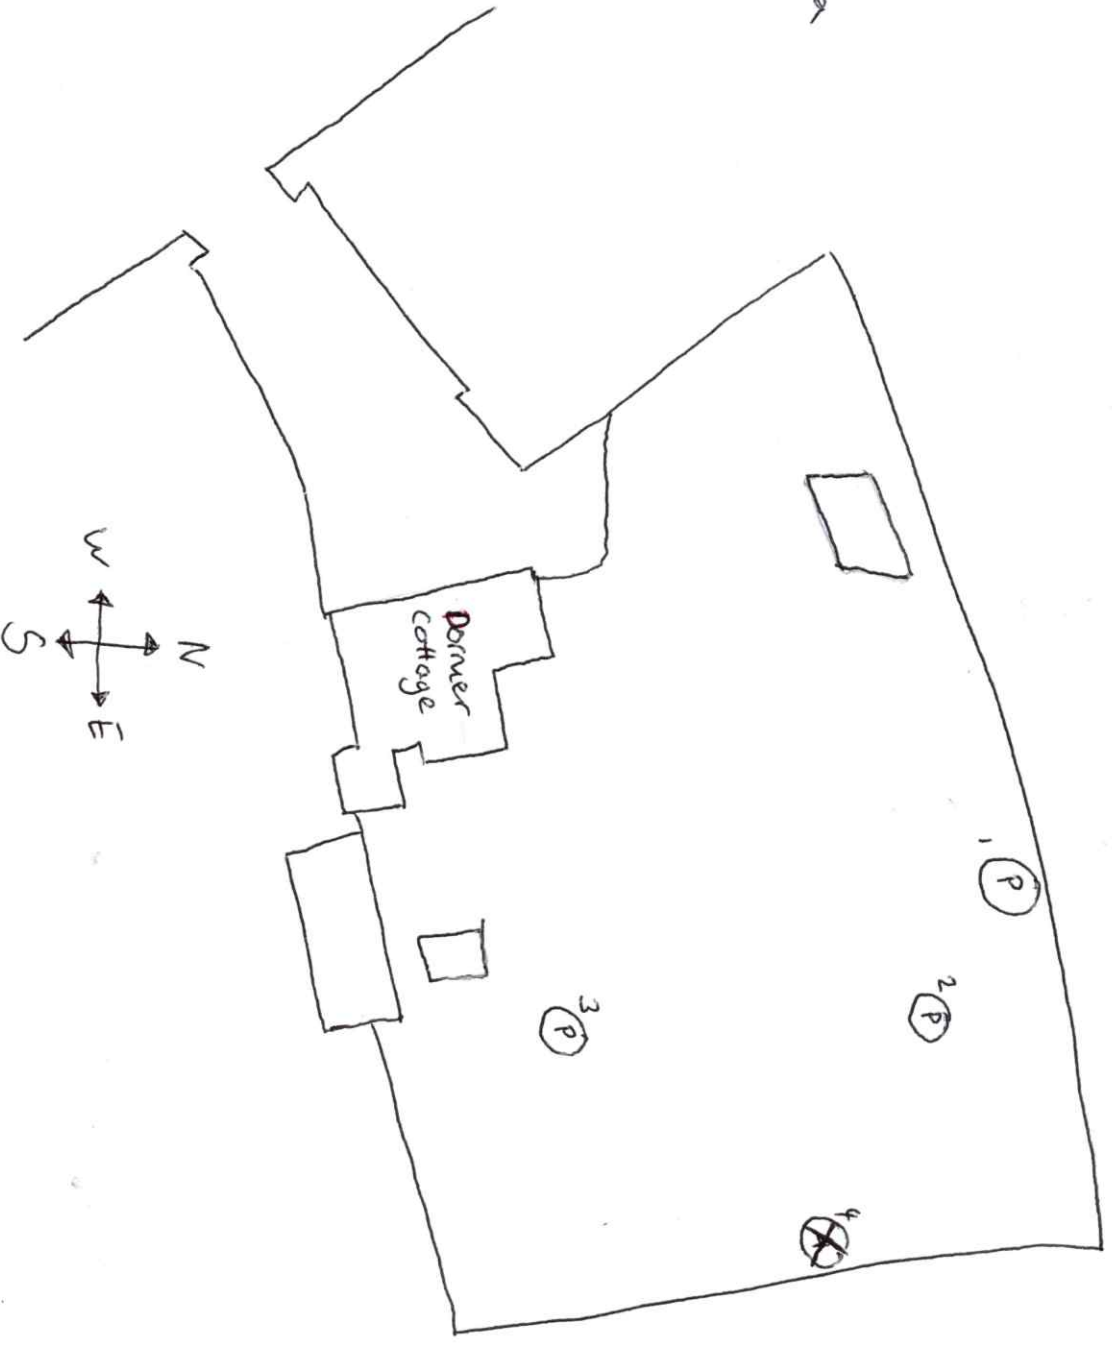

Dermer cottage
Linchmere
Hastleware
West Sussex
GU27 3NG

Conservation Area

- 1 - Chestnut trees
Prune
- 2 - Eucalypta -
Prune
- 3 - variegated Holly
Prune
- 4 - Acer - Remove