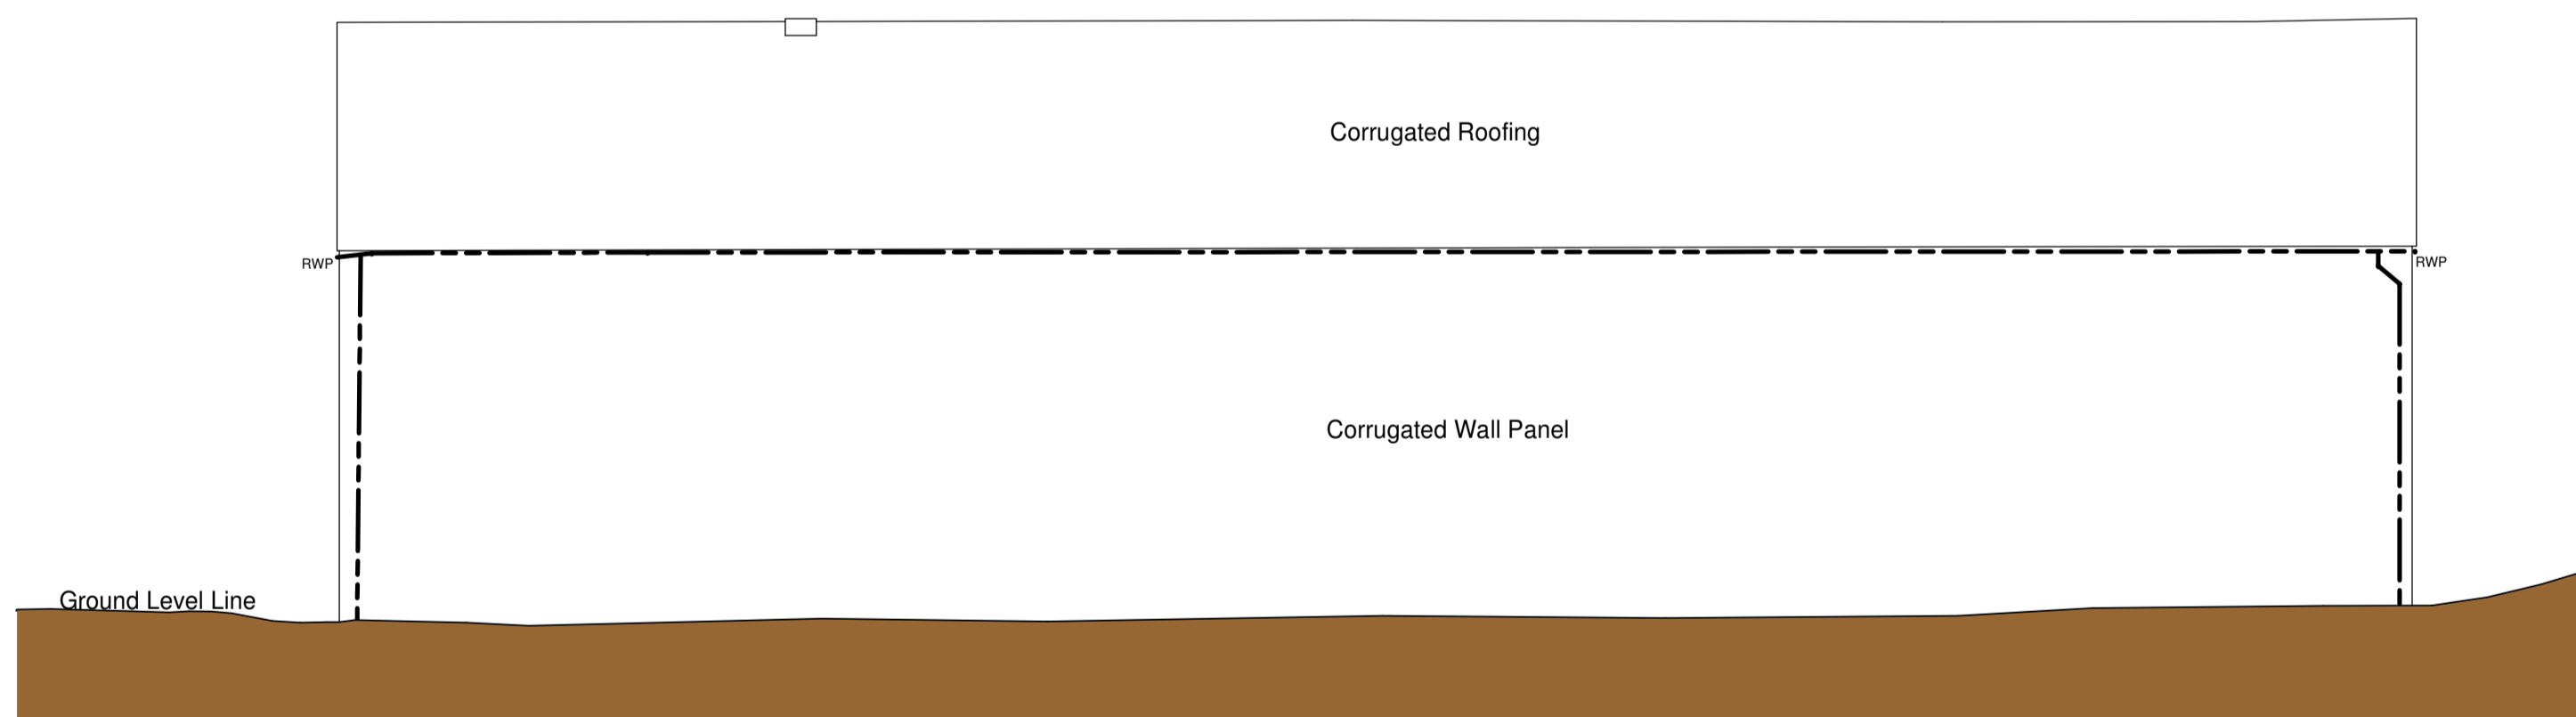

NORTH ELEVATION

WEST ELEVATION

NORTH ELEVATION

EAST ELEVATION

AS EXISTING

Preliminary

PROJECT	
Part conversion of former Building Place Farm, West Fife.	
CLIENT	
Fife Estate	
DRAWING DESCRIPTION	
EXISTING ELEVATIONS	
SCALE	DATE DRG. NO.
1:100	November 2023 649/PT-P1-03
RICS COSTER ASSOCIATES	
ARCHITECTURAL AND SURVEYING SERVICES CHARTERED SURVEYORS • QUANTITY SURVEYORS	
COSTER ASSOCIATES LTD, THE QUARRY FARM, BUSINESS CENTRE, BRAND BURGH, HILL ROAD, EAST BUCKLE, BRACKENRETH, FIFE, KY23 9PBA. TEL: 01330 820000 © RICS, 2023	