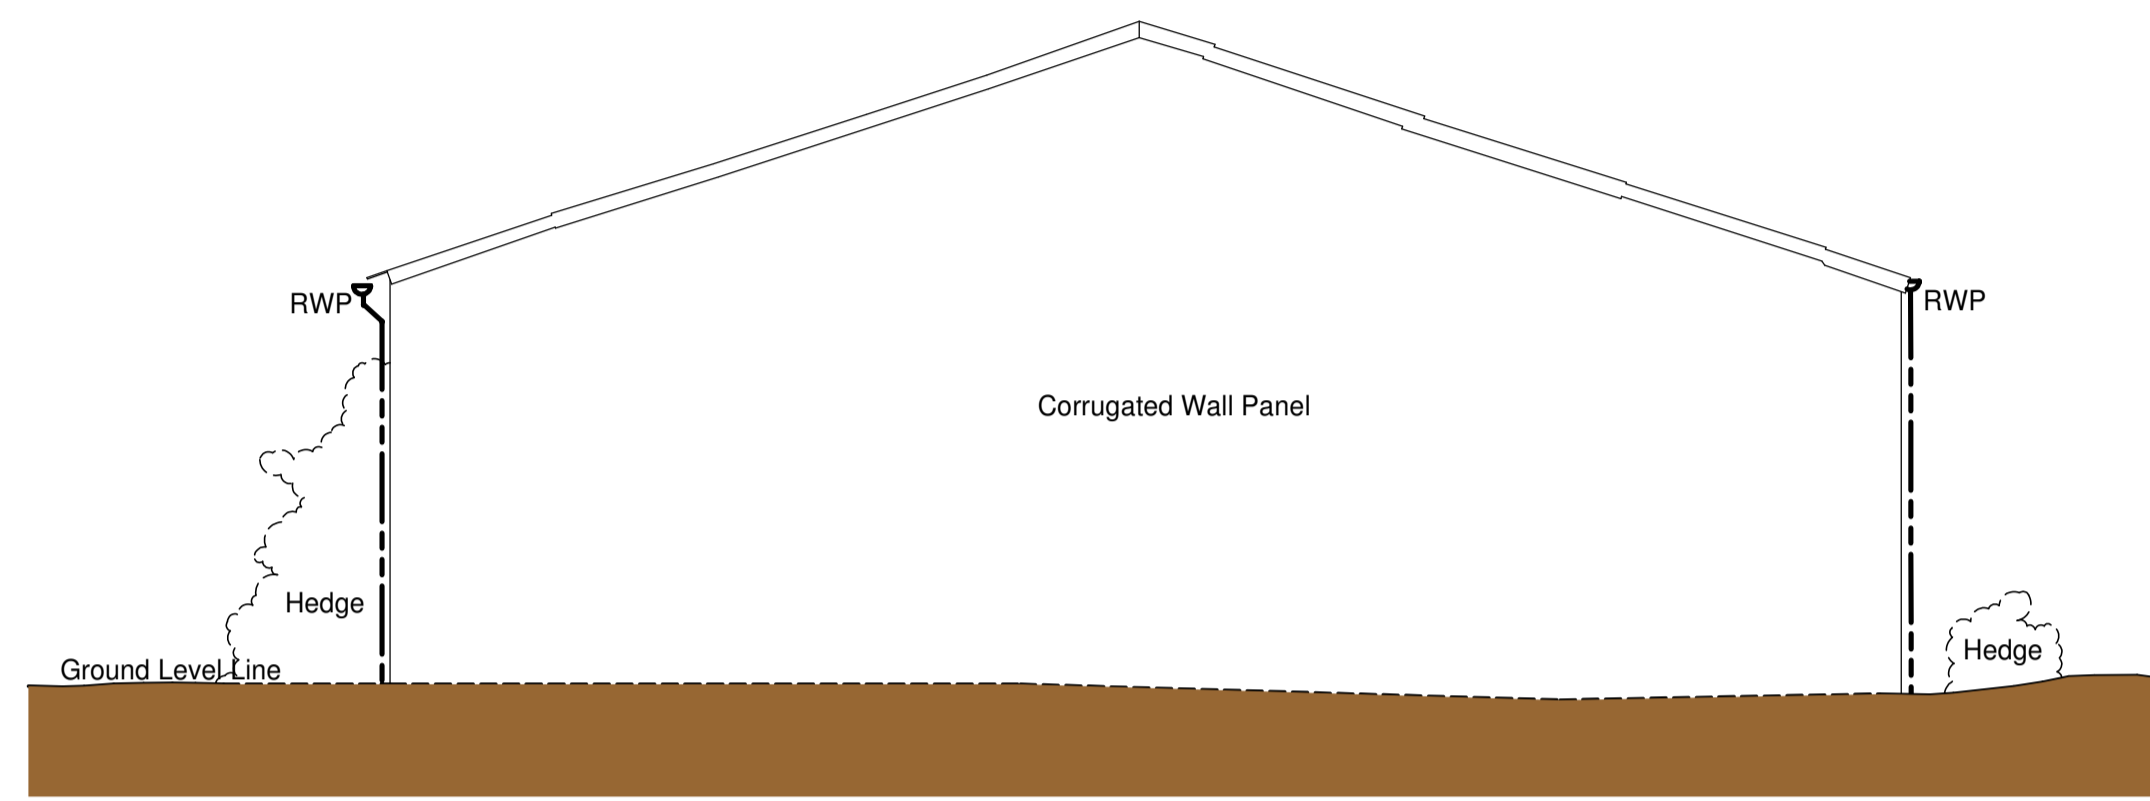

NORTH ELEVATION

WEST ELEVATION

NORTH ELEVATION

EAST ELEVATION

AS EXISTING

Preliminary

PROJECT	
Part conversion of former Building Place Farm, West Fife.	
CLIENT	
Fife Estate	
DRAWING DESCRIPTION	
EXISTING ELEVATIONS	
SCALE	DATE DRG. NO.
1:100	November 2023 649/PT-P1-03
RICS COSTER ASSOCIATES	
ARCHITECTURAL AND SURVEYING SERVICES CHARTERED SURVEYORS • QUANTITY SURVEYORS	
COSTER ASSOCIATES LTD, THE QUARRY FARM, BUSINESS CENTRE, BRAND BURGH, HILL ROAD, EAST BUCKLE, BRACKENRETH, FIFE, KY23 9PBA. TEL: 01330 820000 © RICS, 2023	