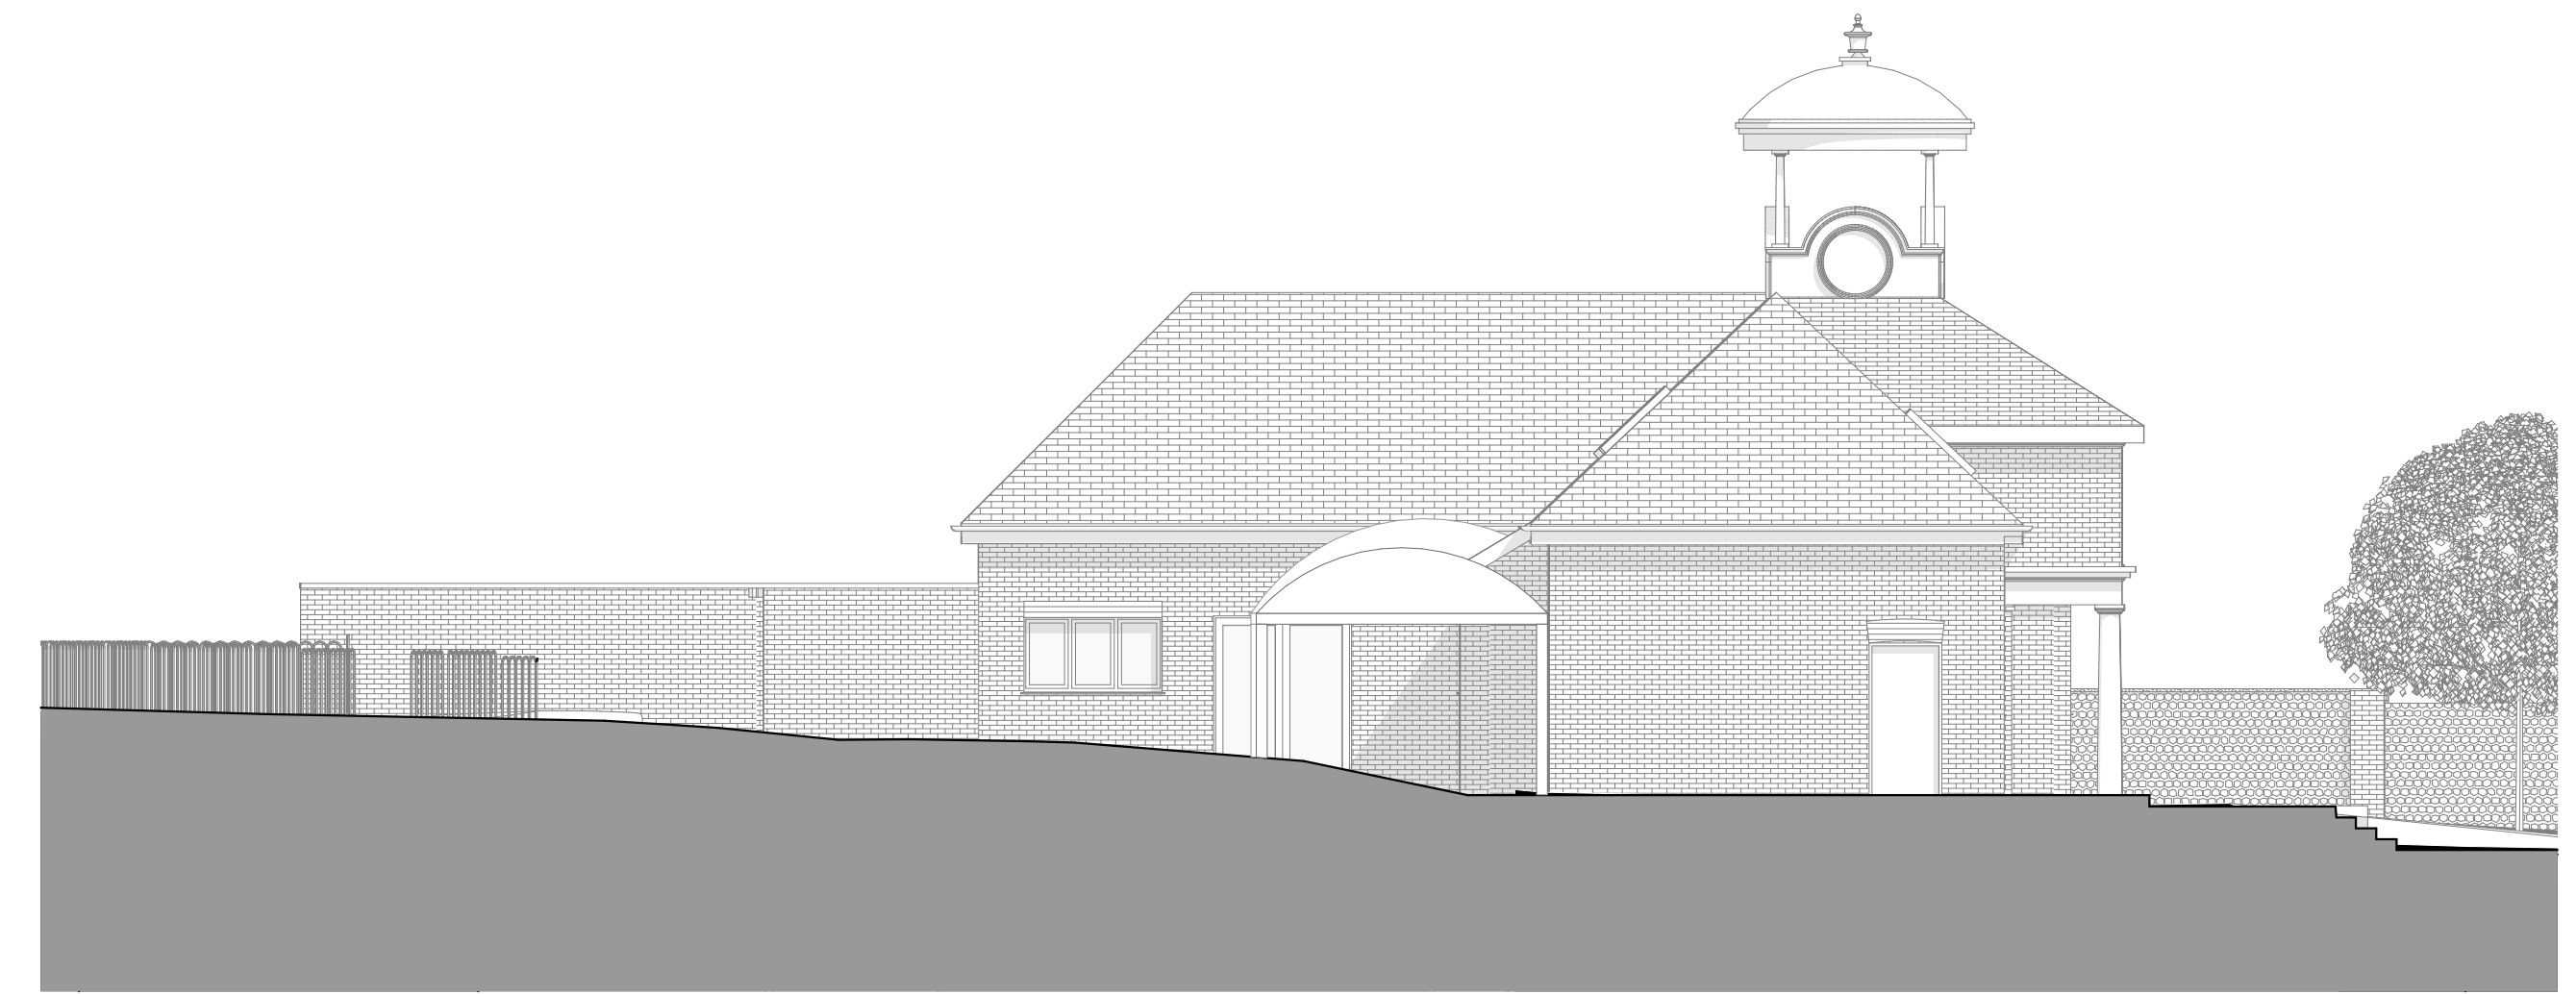

West Elevation - Existing

1:100

revision	issue name	issue date	changes description
01	coach house nursery	14/03/2024	

issued by	status	approved by
AlexS		

RE-FORMAT

drawn by

Date

checked by

Scale at A1

1:100

project title
Prince's Mead School
document title
Existing Elevations

project	originator	volume	level	type	role	number
16109	RFT	00	XX	DR	A	3131
status	suitability description	revision				
		01