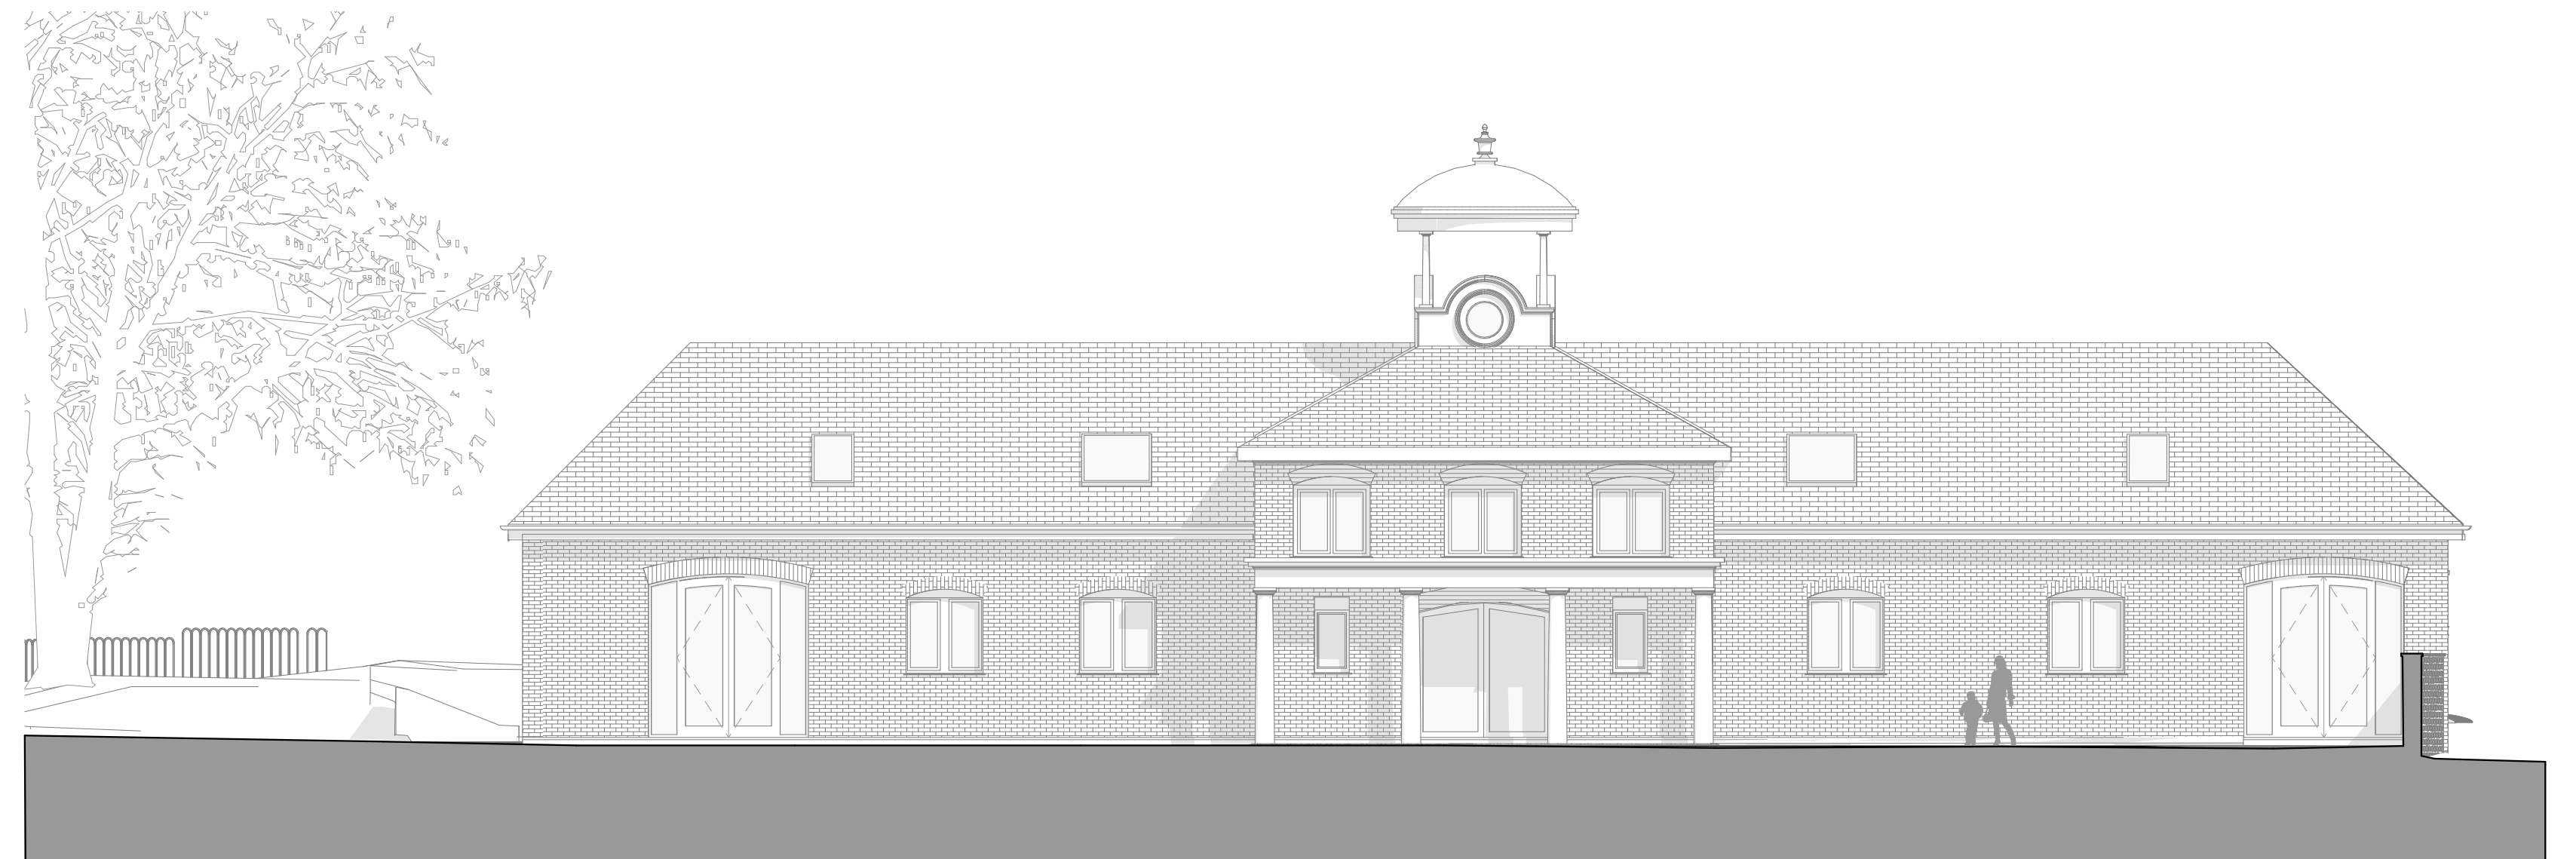

South Elevation - Existing

1:100