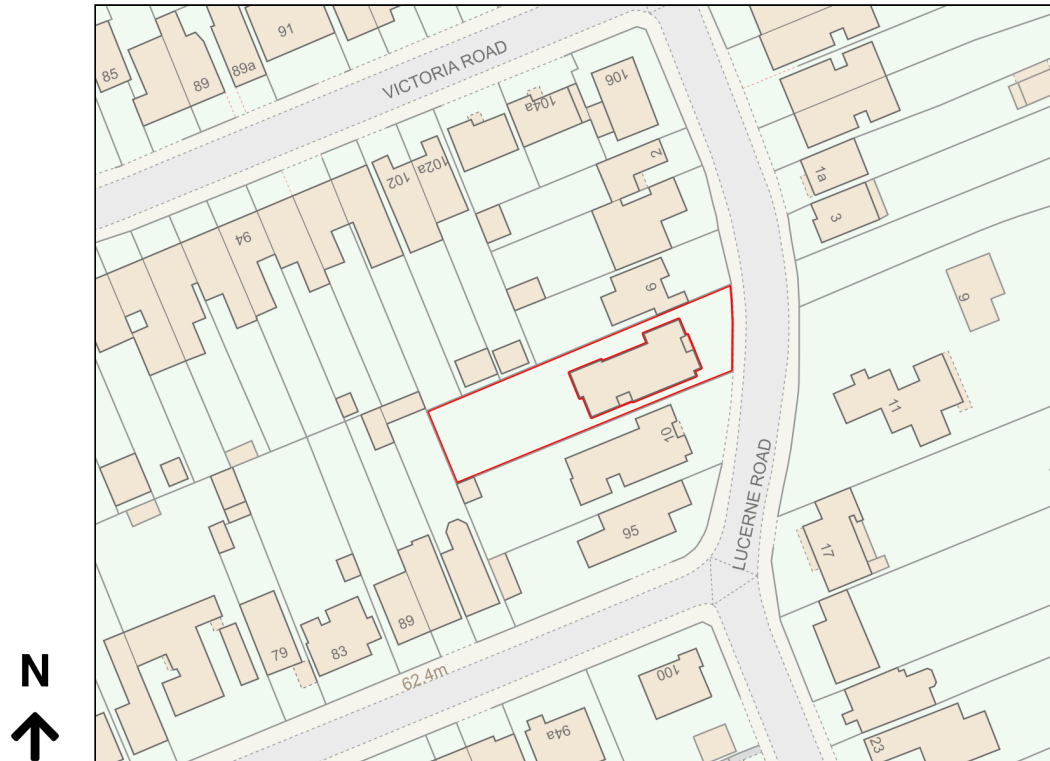

# Location Plan

Site Address: 8, Lucerne Road, Oxford, OX2 7QB

Date Produced: 20-Mar-2024

Scale: 1:1250 @A4

Planning Portal Reference: PP-12853944v3