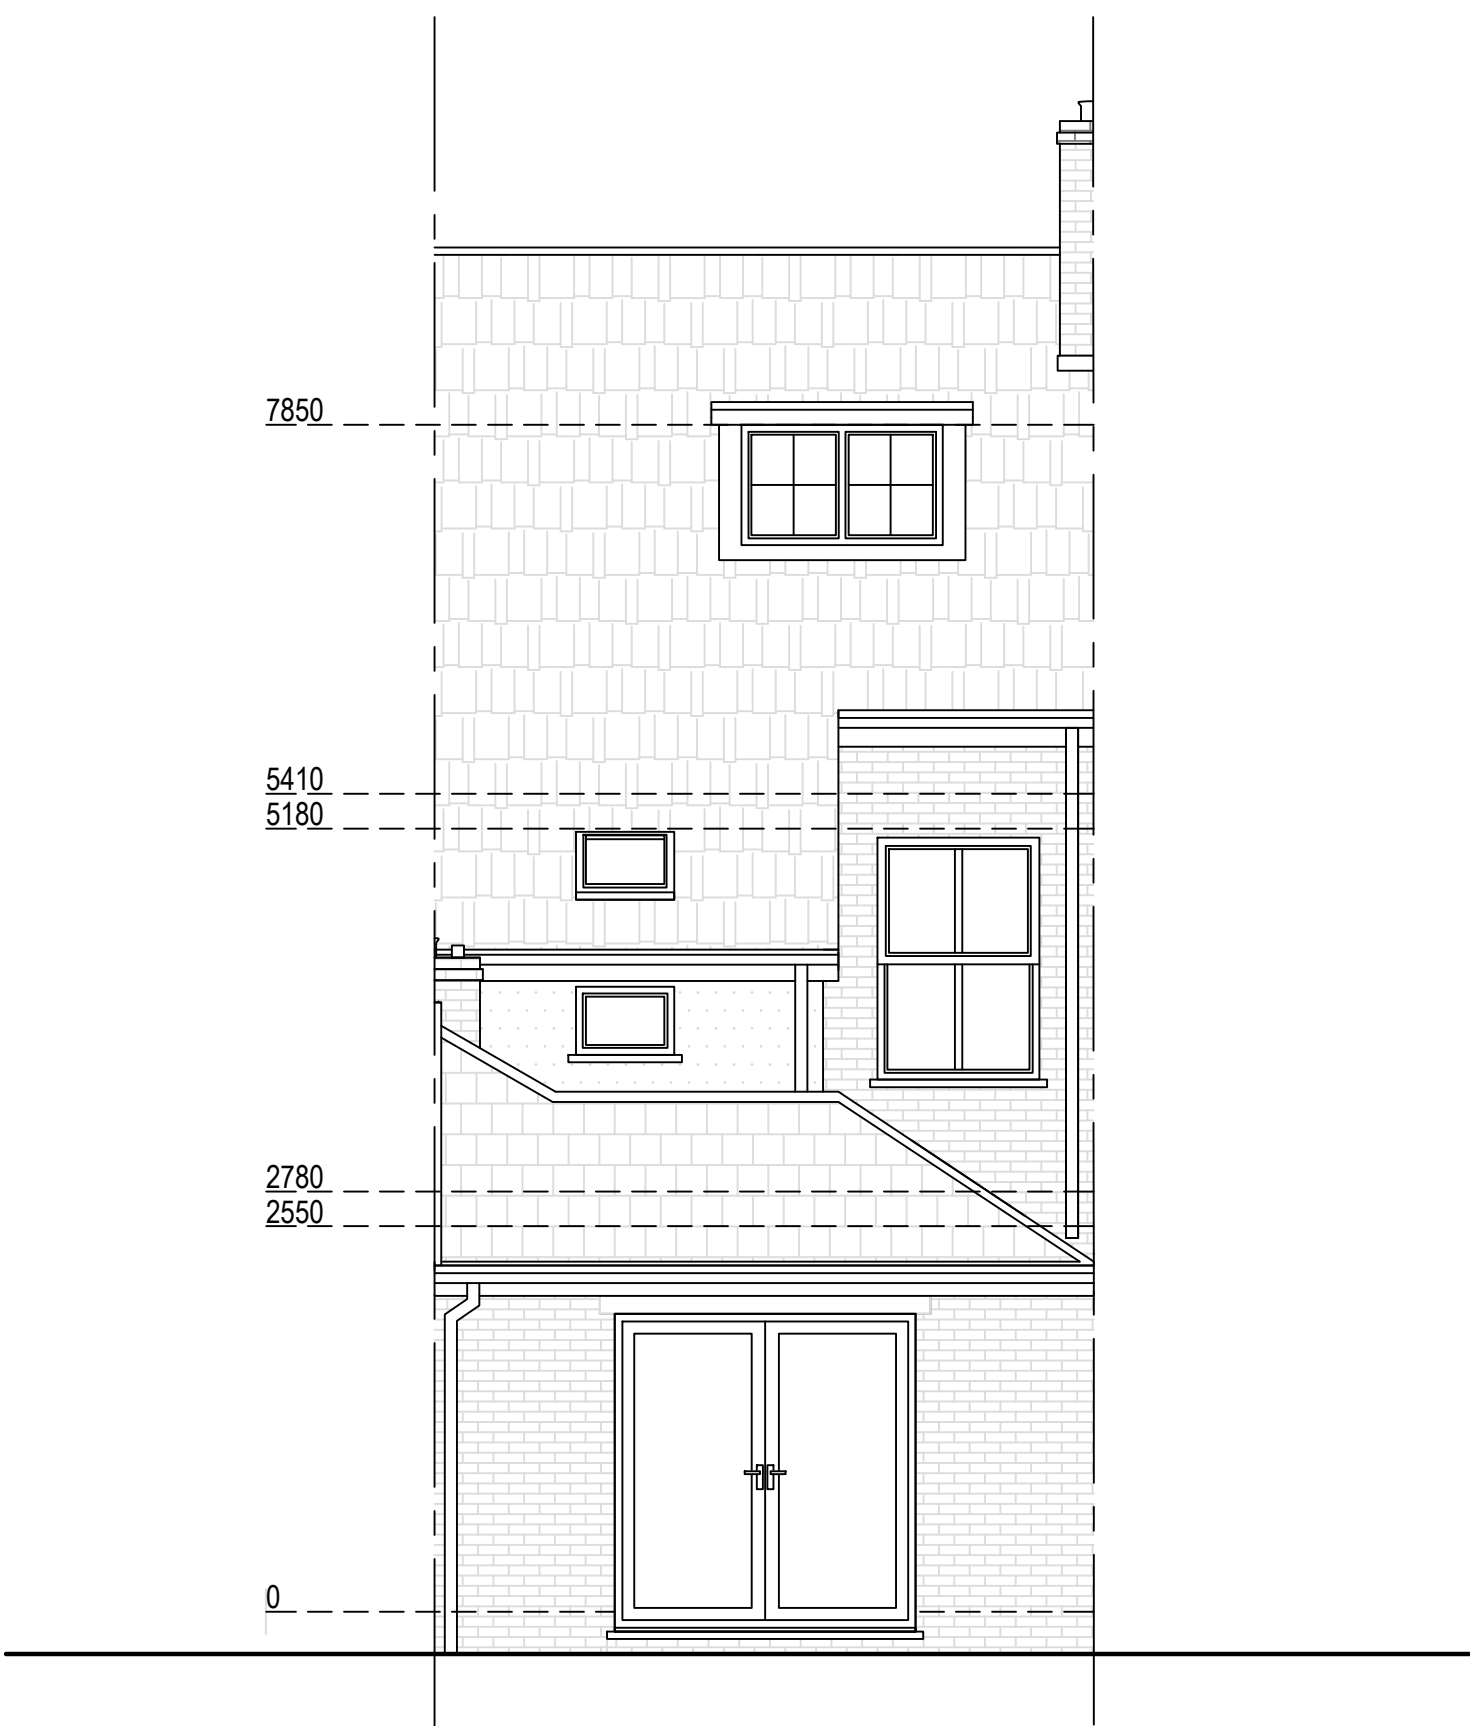

Existing Northeast Elevation
Scale 1:50

Existing Southeast Elevation
Scale 1:50

Existing Southwest Elevation
Scale 1:50

Existing Northwest Elevation
Scale 1:50

Arkiplan

74 Cardiff Road, CF15 7QE • Enquiries@ArkiPlan.co.uk

Site	18 Cranham Terrace, Oxford, Oxfordshire OX2 6DG	Date	21.02.2024
		Sheet	21-1986 D04 REV 4
		Job	Loft Conversion
Title Number	ON26054	Scale	As Shown@A1
		Title	As Shown