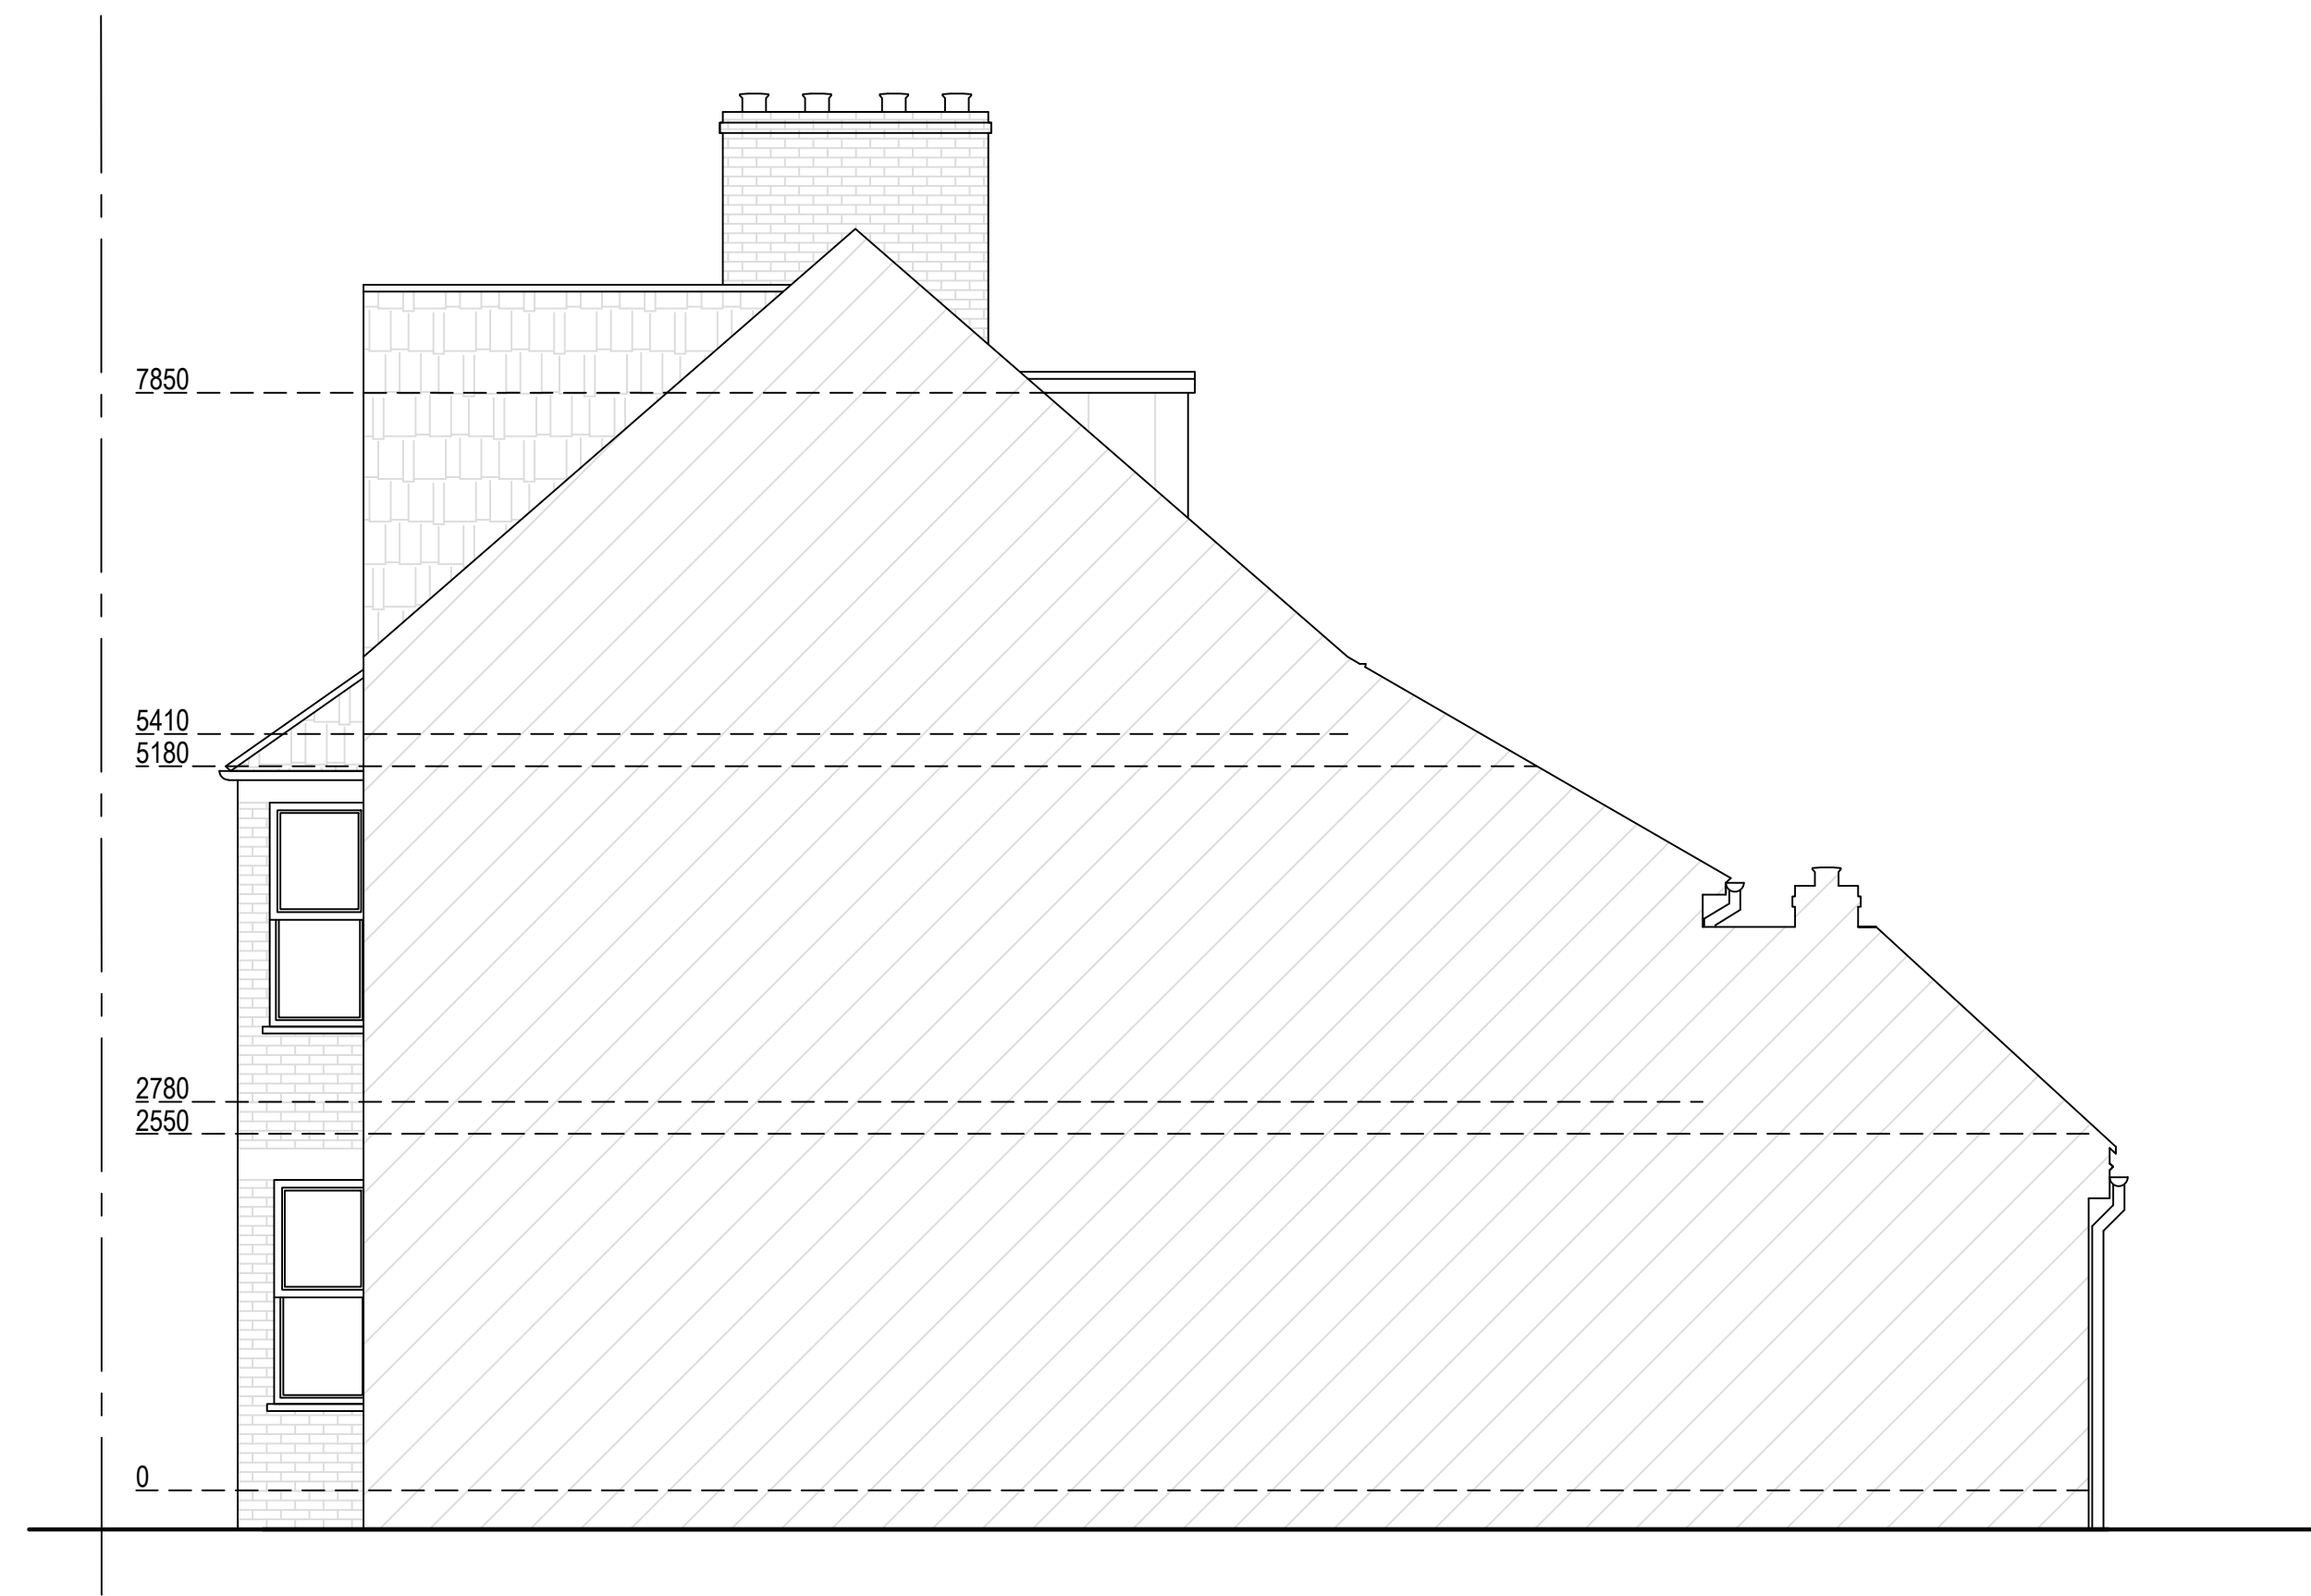

Existing Northeast Elevation
Scale 1:50

Existing Southeast Elevation
Scale 1:50

Existing Southwest Elevation
Scale 1:50

Existing Northwest Elevation
Scale 1:50

Arkiplan

74 Cardiff Road, CF15 7QE • Enquiries@ArkiPlan.co.uk

Site	18 Cranham Terrace, Oxford, Oxfordshire OX2 6DG	Date	21.02.2024
		Sheet	21-1986 D04 REV 4
		Job	Loft Conversion
Title Number	ON26054	Scale	As Shown@A1
		Title	As Shown