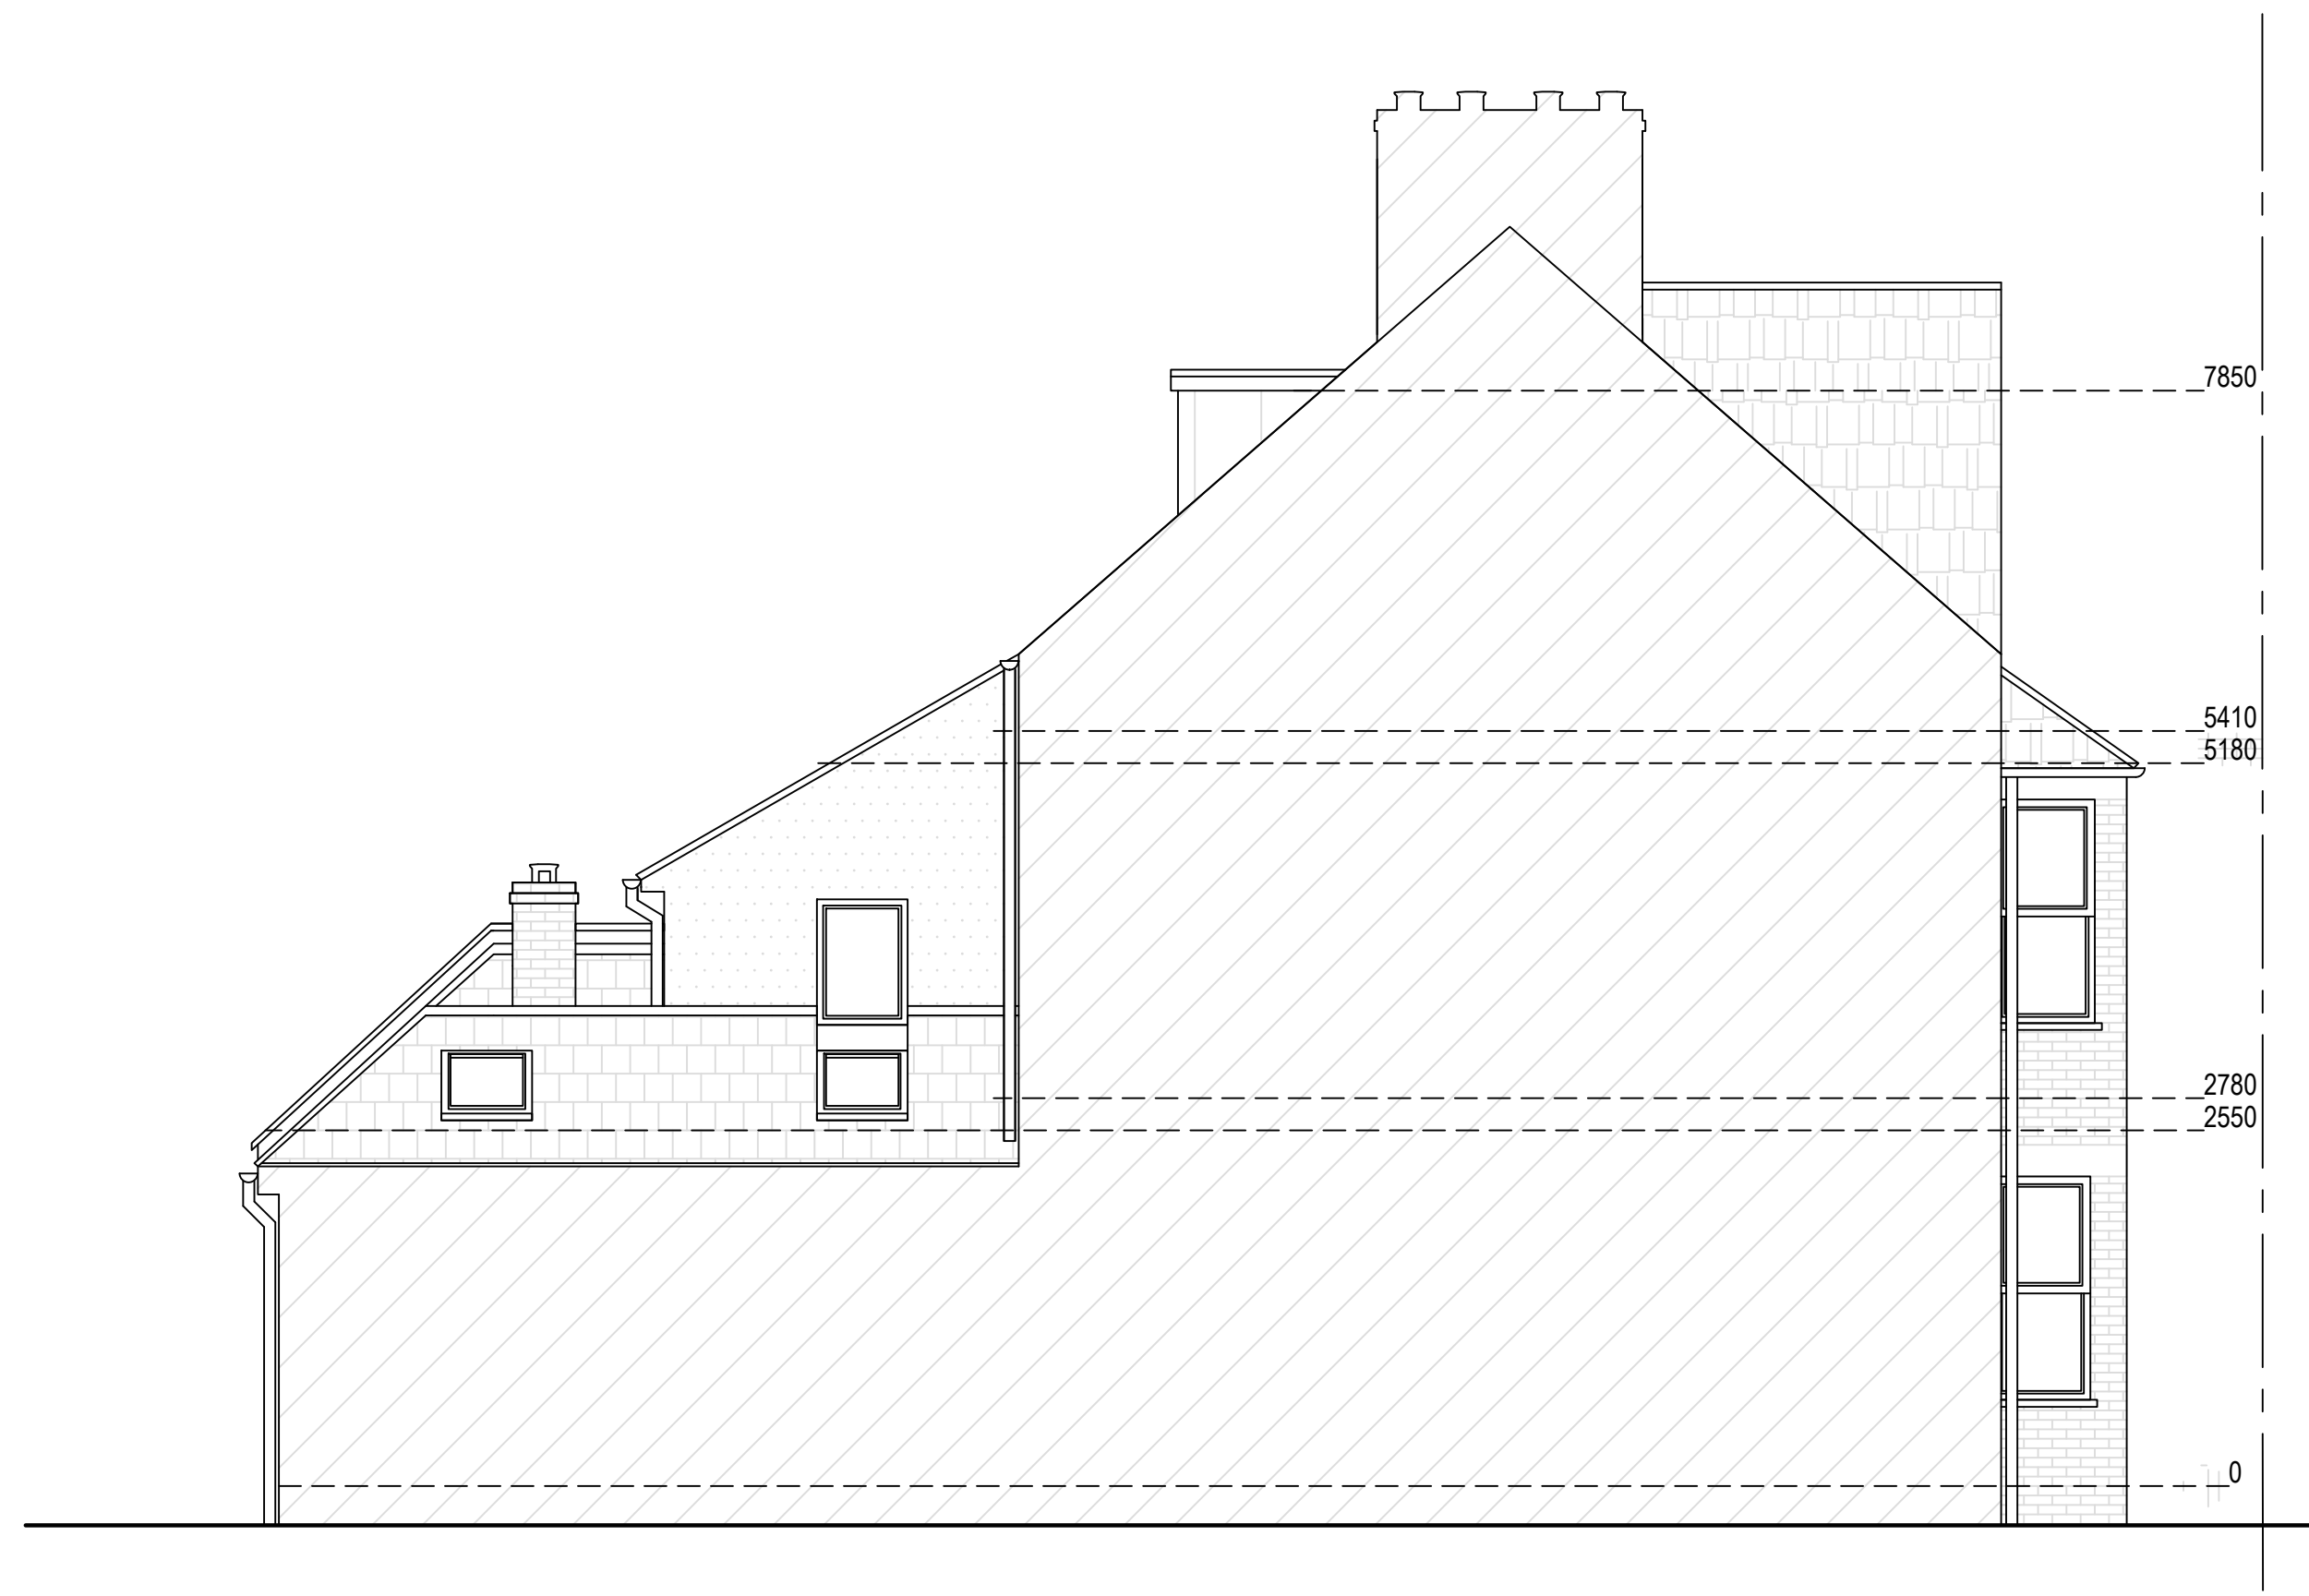

Existing Northeast Elevation
Scale 1:50

Existing Southeast Elevation
Scale 1:50

Existing Southwest Elevation
Scale 1:50

Existing Northwest Elevation
Scale 1:50

Arkiplan

74 Cardiff Road, CF15 7QE • Enquiries@ArkiPlan.co.uk

Site	18 Cranham Terrace, Oxford, Oxfordshire OX2 6DG	Date	21.02.2024
		Sheet	21-1986 D04 REV 4
		Job	Loft Conversion
Title Number	ON26054	Scale	As Shown@A1
		Title	As Shown