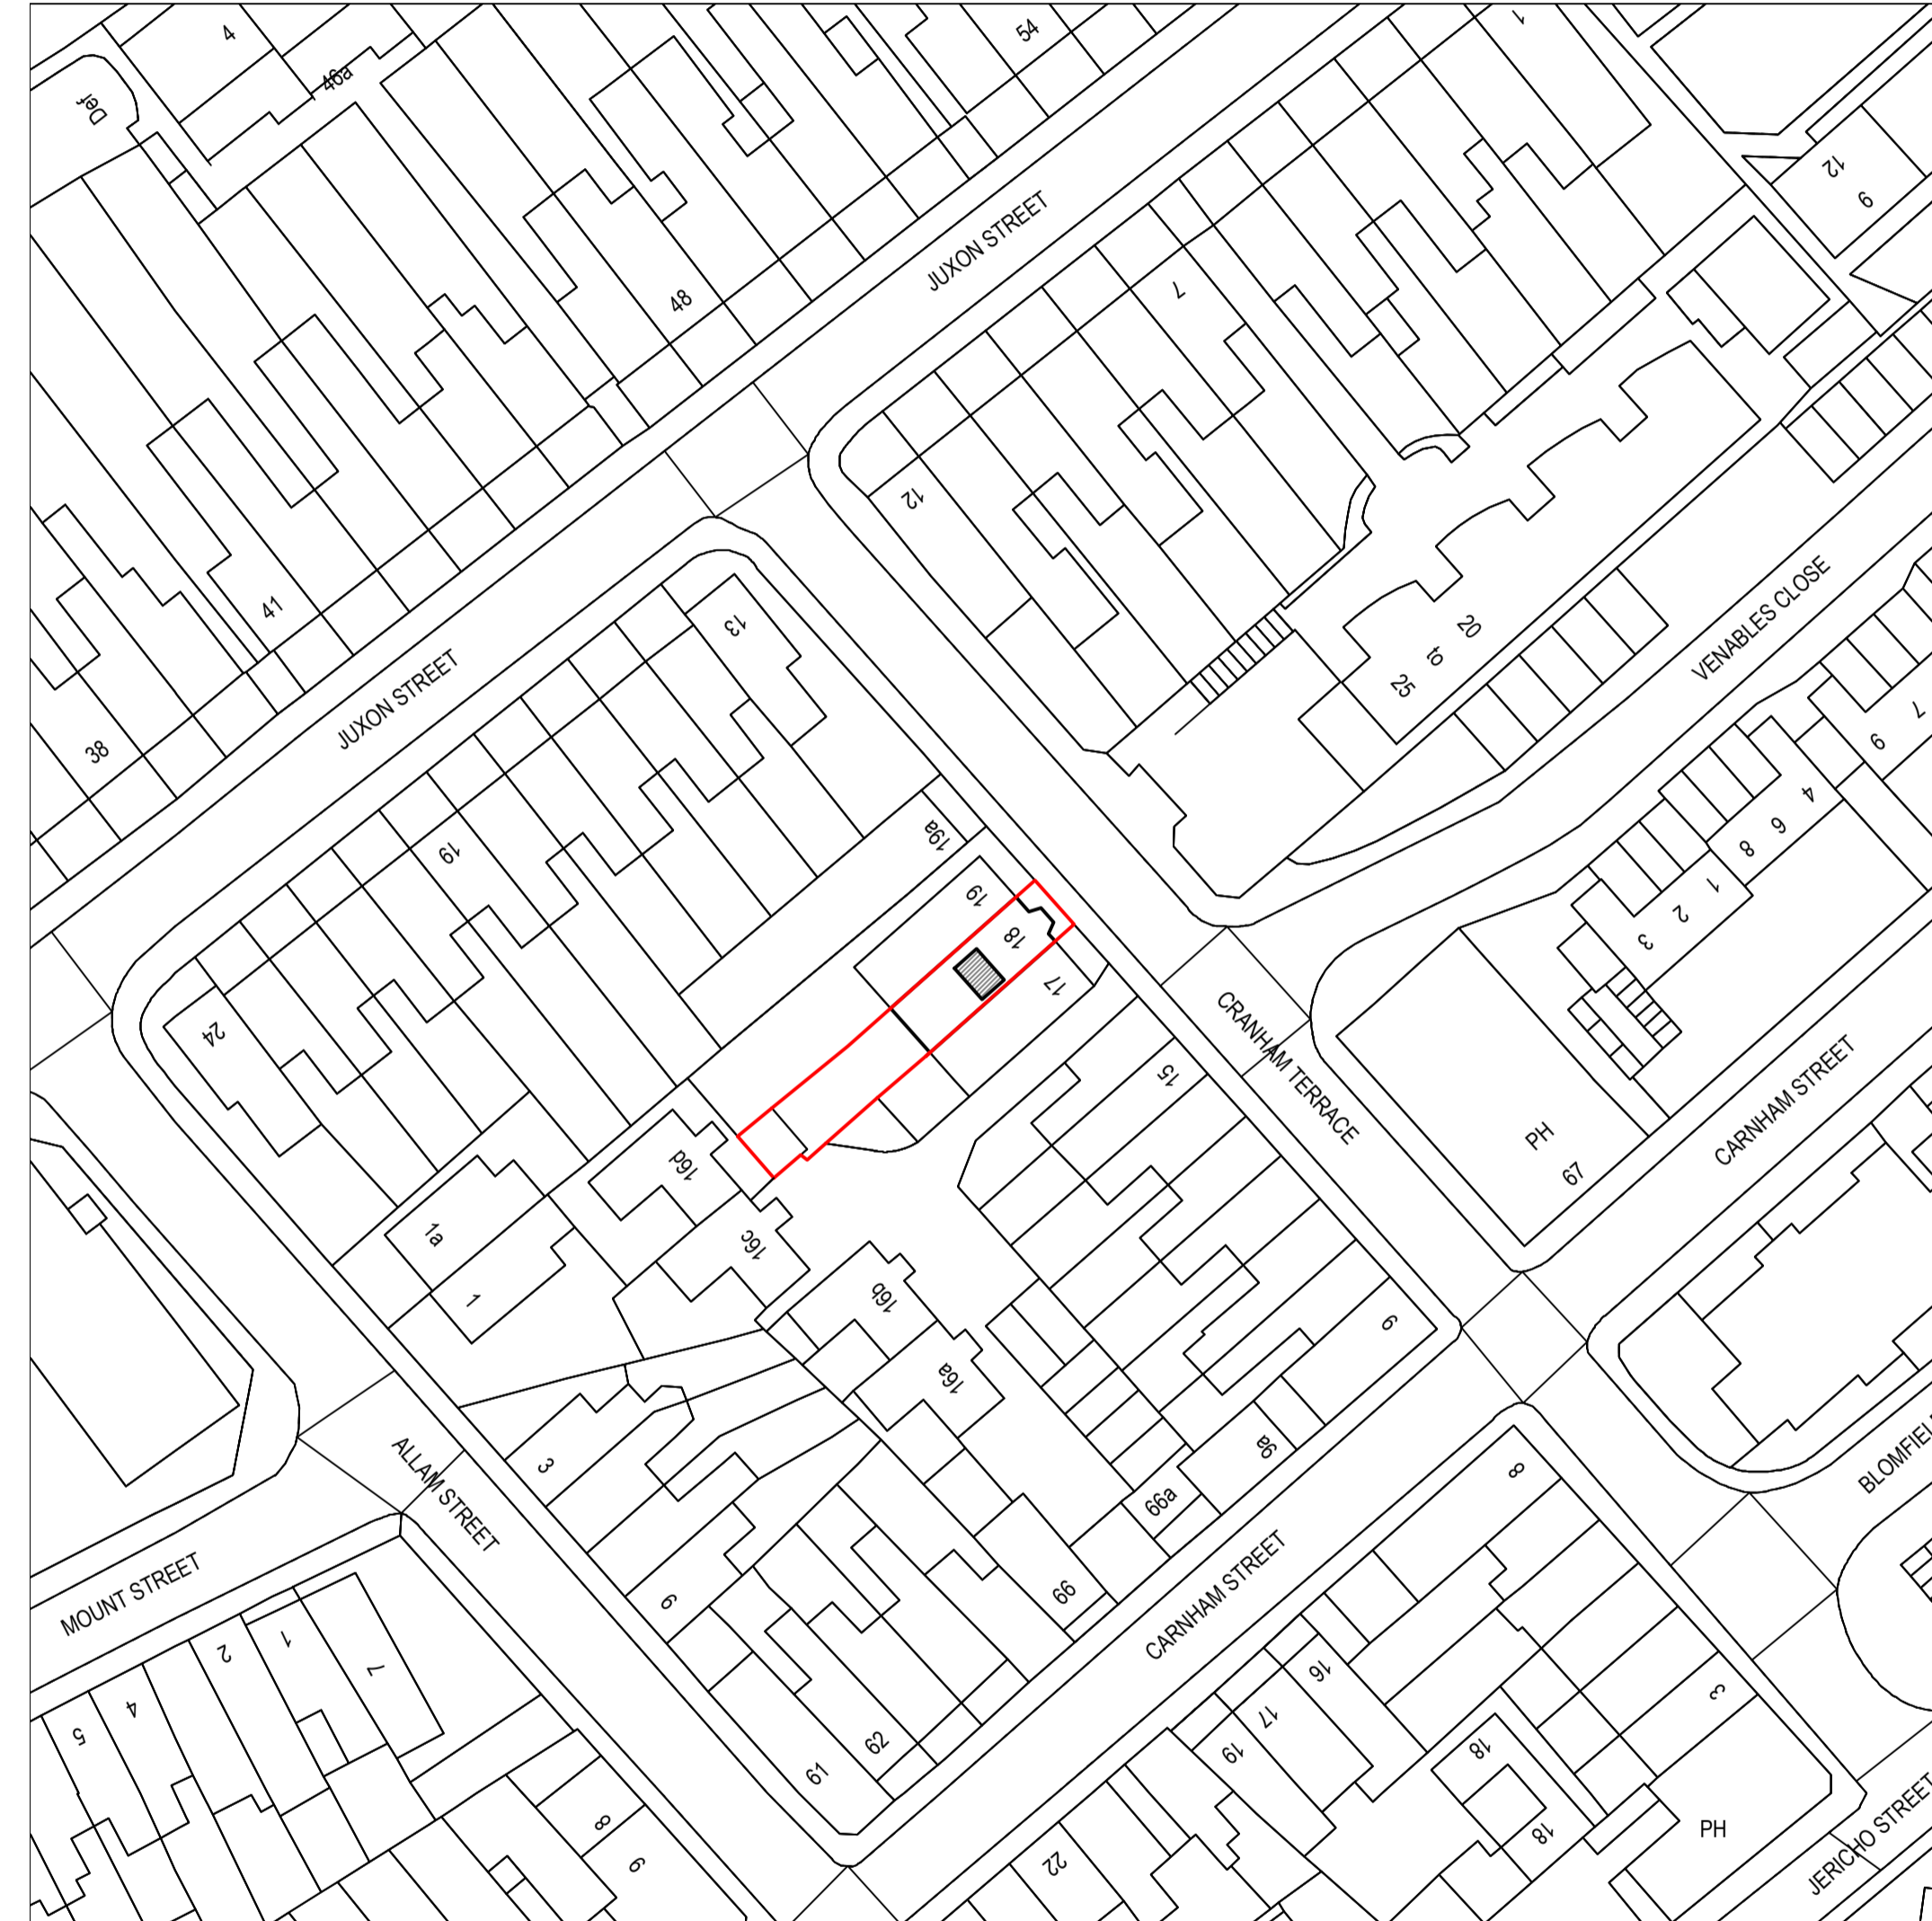

Location Plan

Scale 1:1250

© Crown Copyright and database rights 2022

OS 100047474

Existing Block Plan

Scale 1:500

© Crown Copyright and database rights 2022

OS 100047474

Proposed Block Plan

Scale 1:500

© Crown Copyright and database rights 2022

OS 100047474

74 Cardiff Road, CF15 7QE • Enquiries@ArkiPlan.co.uk

Site	18 Cranham Terrace, Oxford, Oxfordshire OX2 6DG	Date	21.02.2024
		Sheet	21-1986 D01 REV 4
		Job	Loft Conversion
Title Number	ON26054	Scale	As Shown@A1
		Title	As Shown