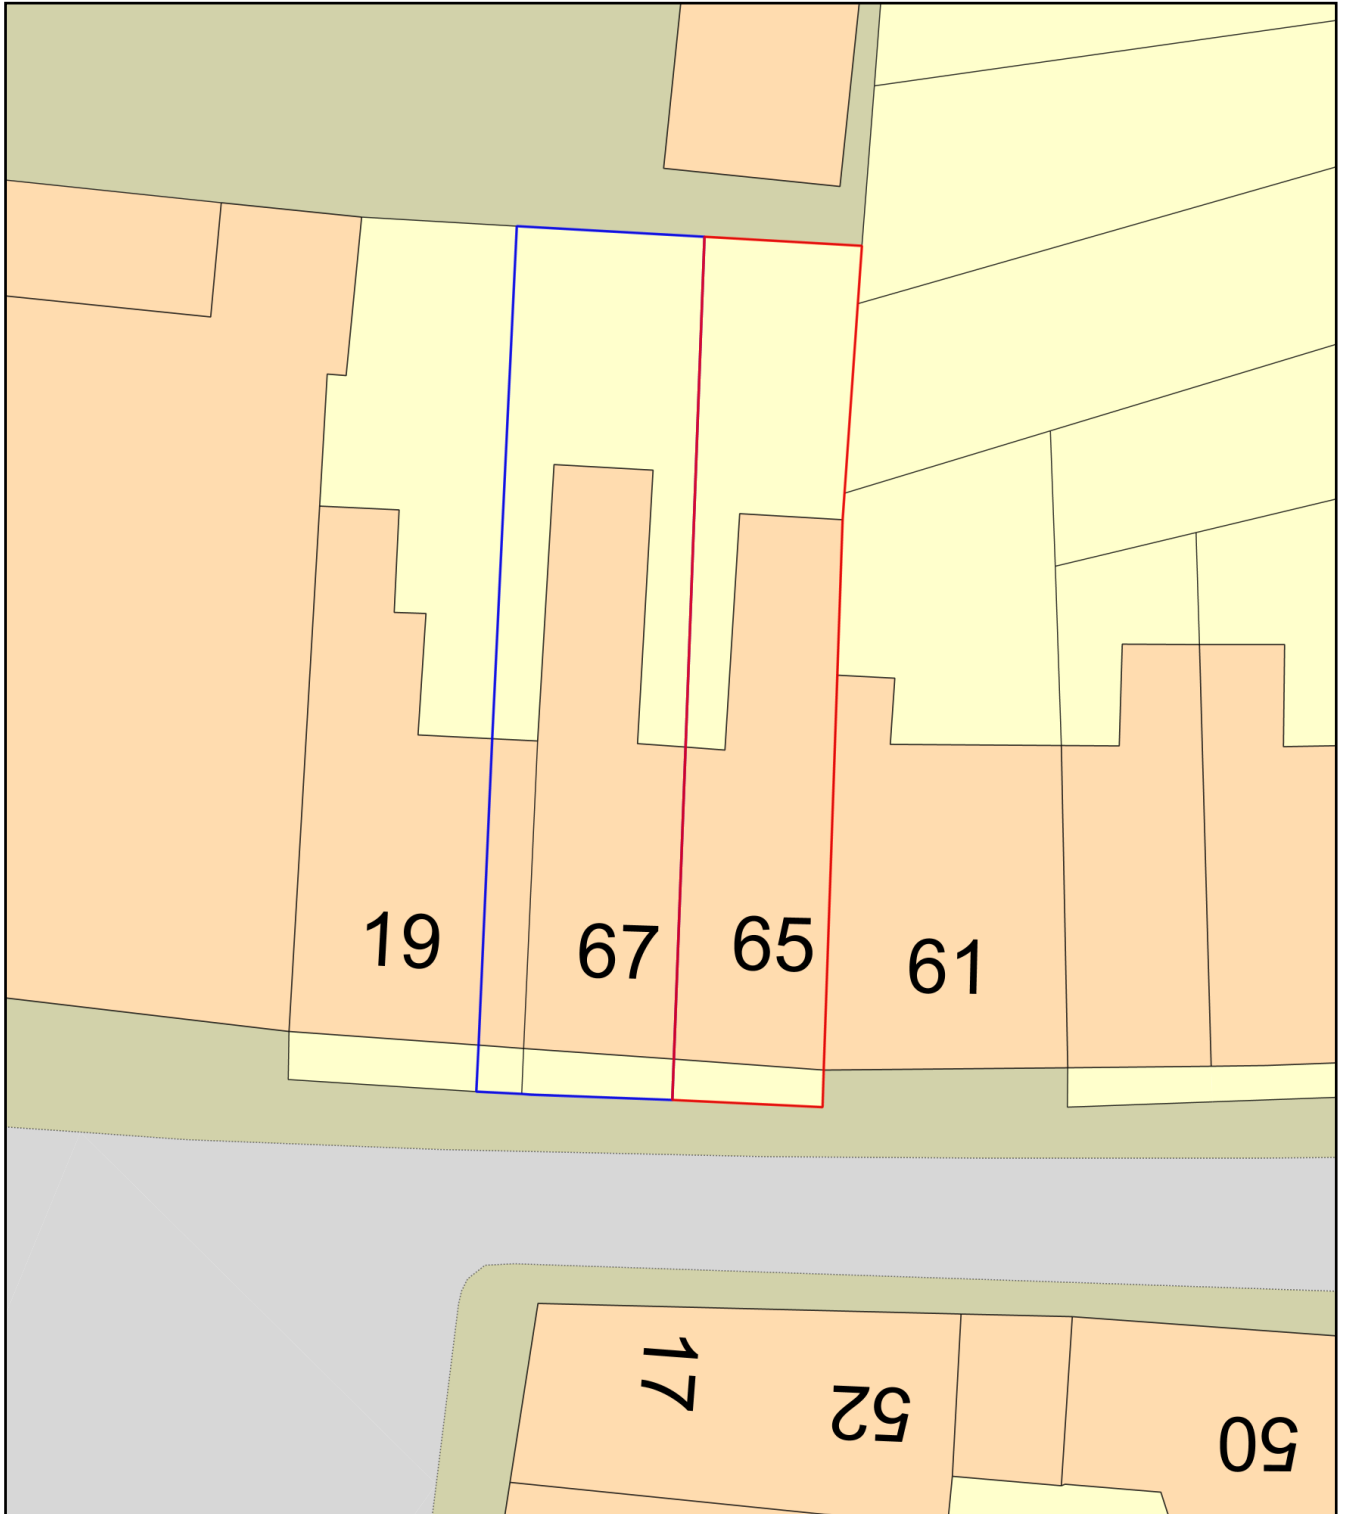

65 Deans Street, Oakham LE15 6AF

Plan Produced for: Sophie Robinson for planning

Date Produced: 01 Apr 2024

Plan Reference Number: TQRQM24092102413322

Scale: 1:200 @ A4