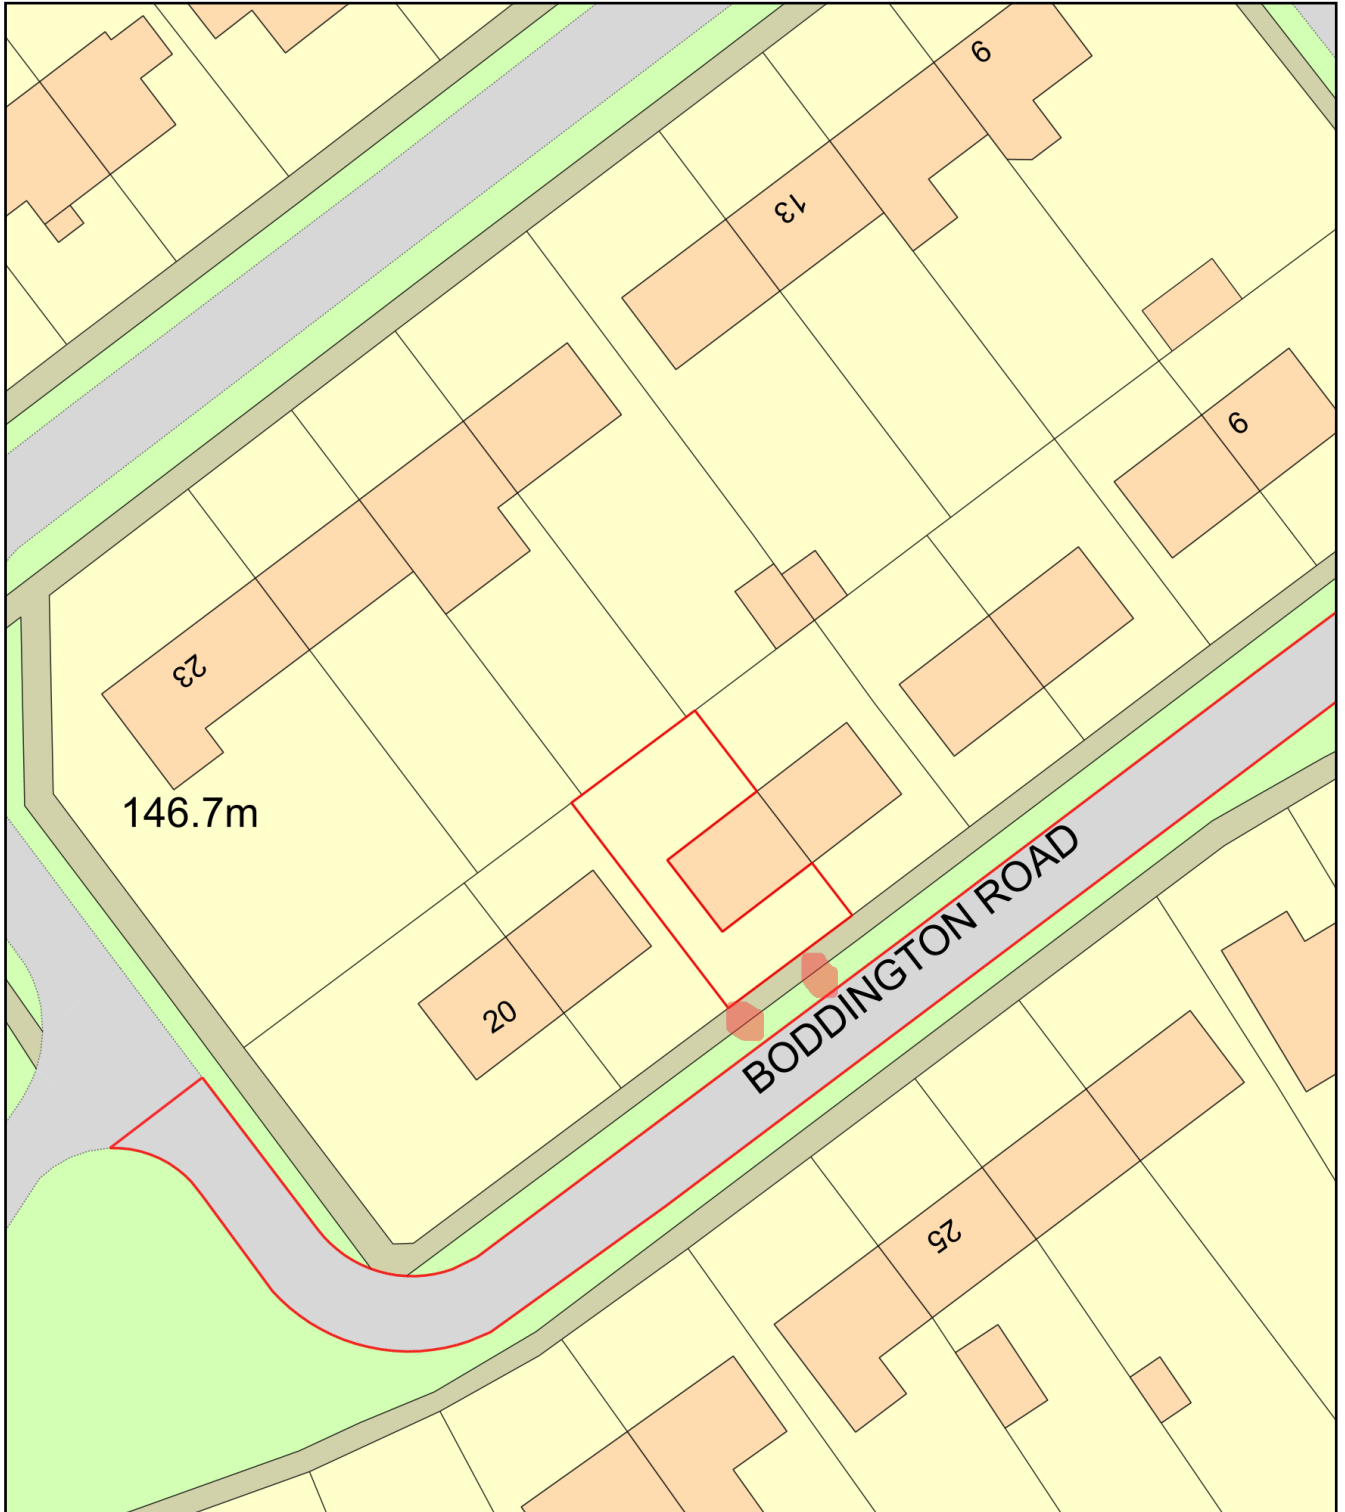

16 Boddington Road

Plan Produced for: Planning at Aylesbury Vale

Date Produced: 02 Apr 2024

Plan Reference Number: TQRQM24093154506997

Scale: 1:500 @ A4