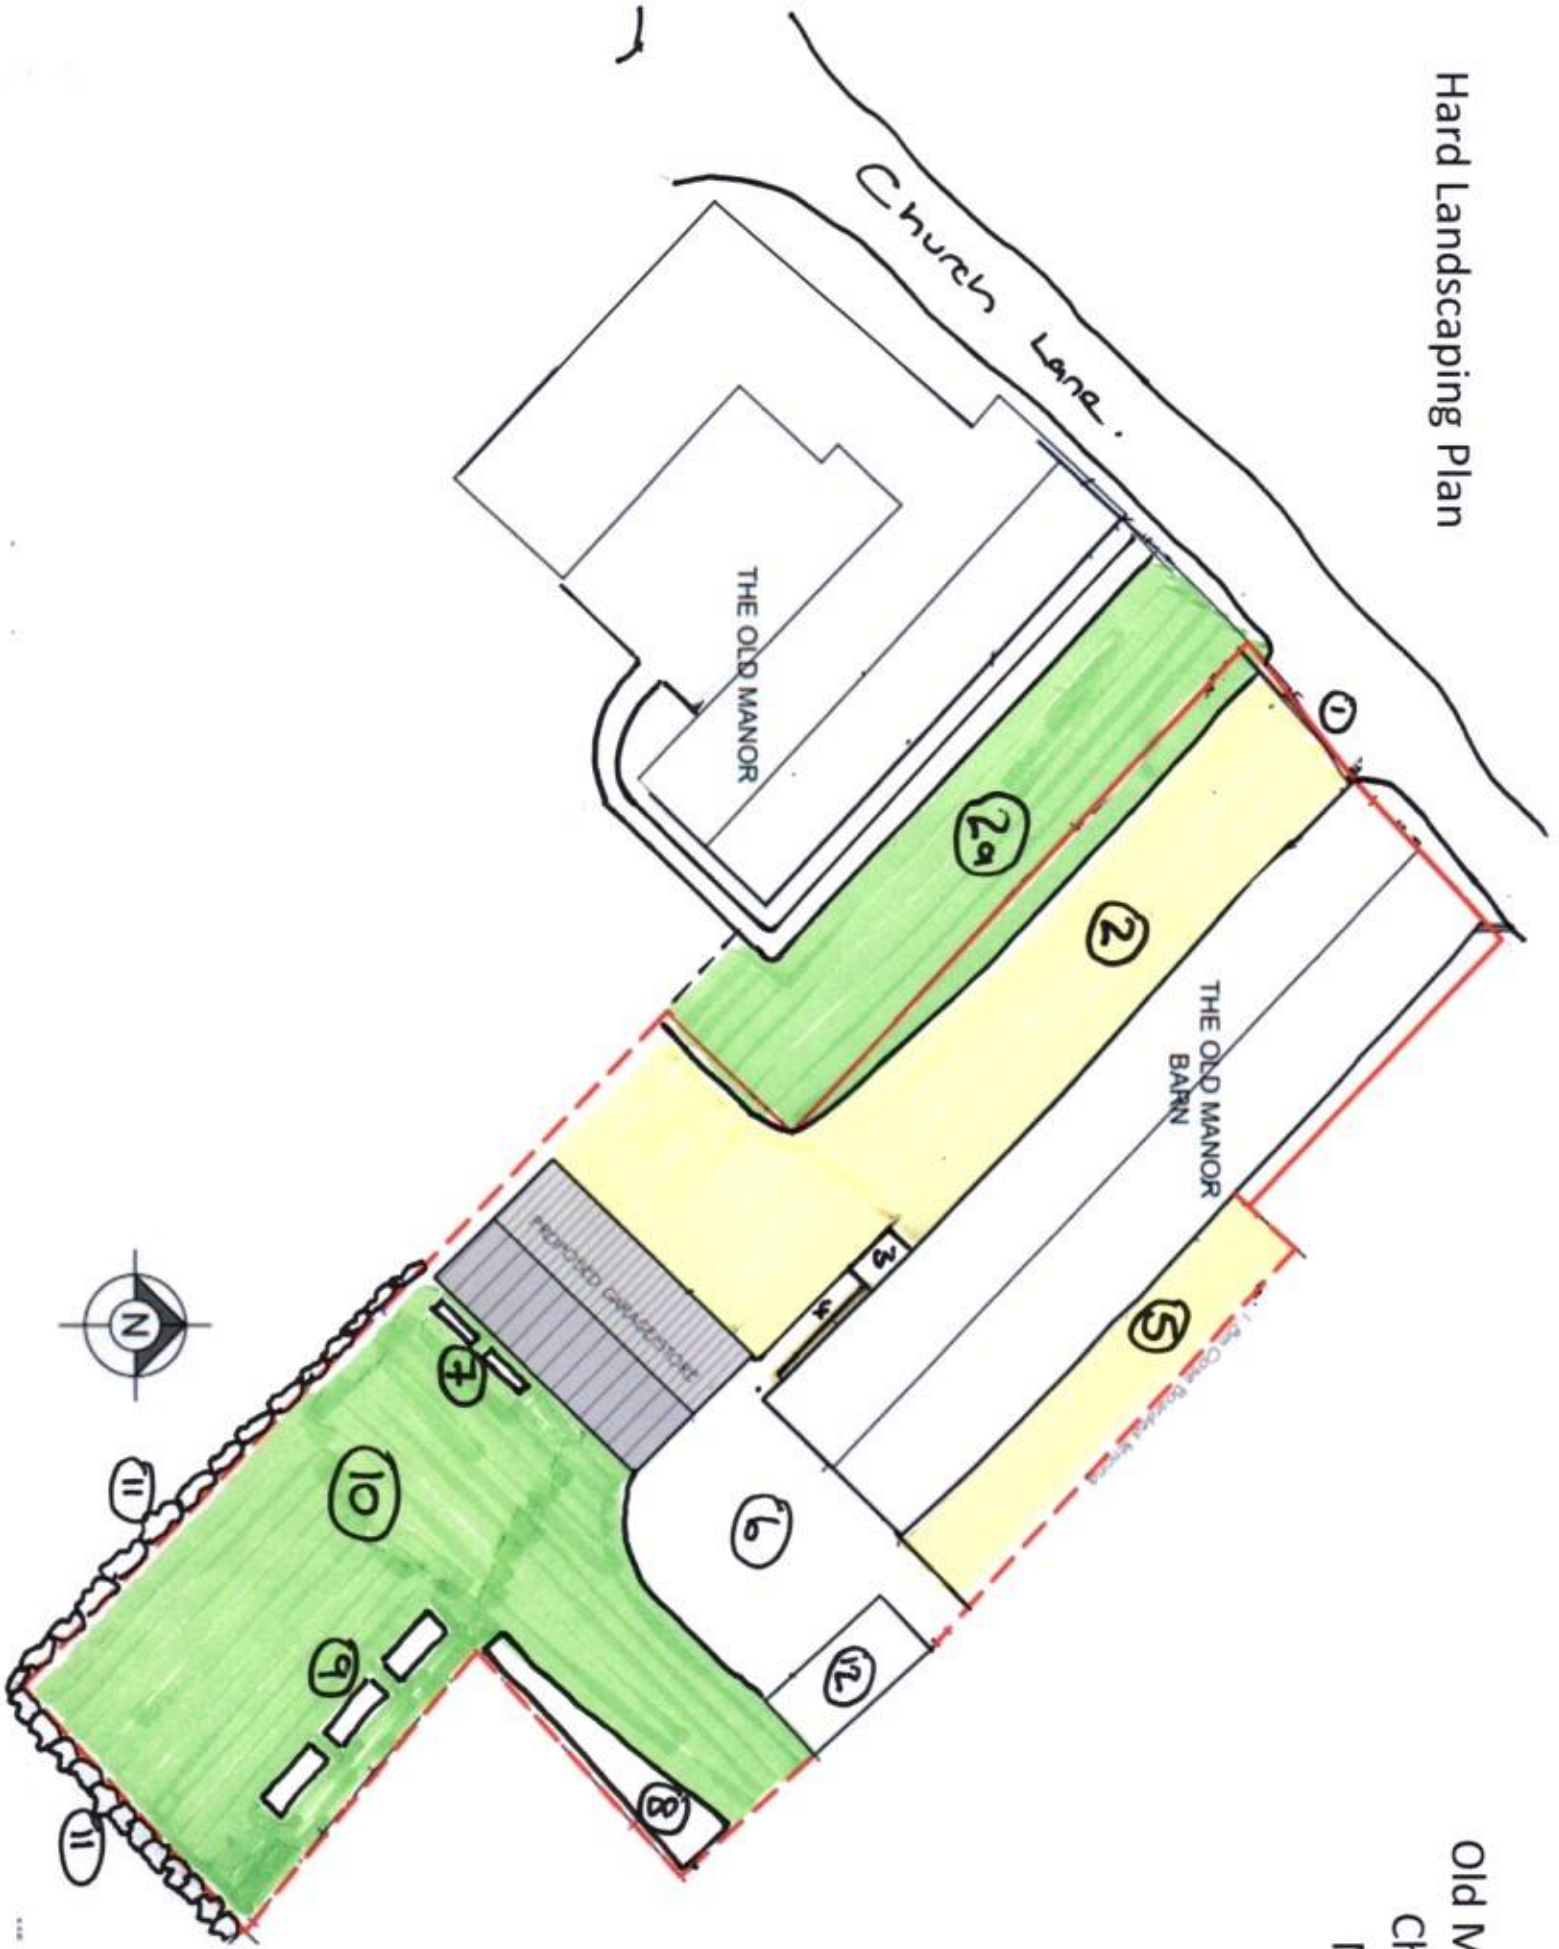

Hard Landscaping Plan

Old Manor Barn
Church Lane
Marsworth
HP23 4LX