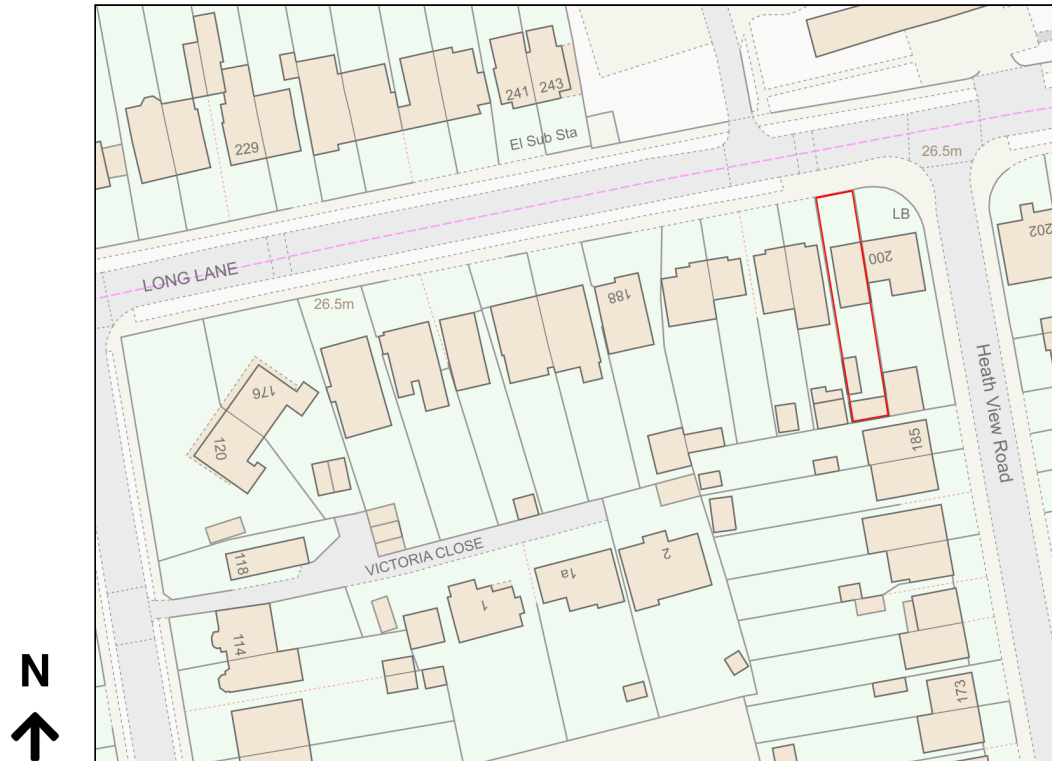

Location Plan

Site Address: 198, Long Lane, Stifford Clays, Grays, RM16 2PU

Date Produced: 28-Mar-2024

Scale: 1:1250 @A4

Planning Portal Reference: PP-12931607v1