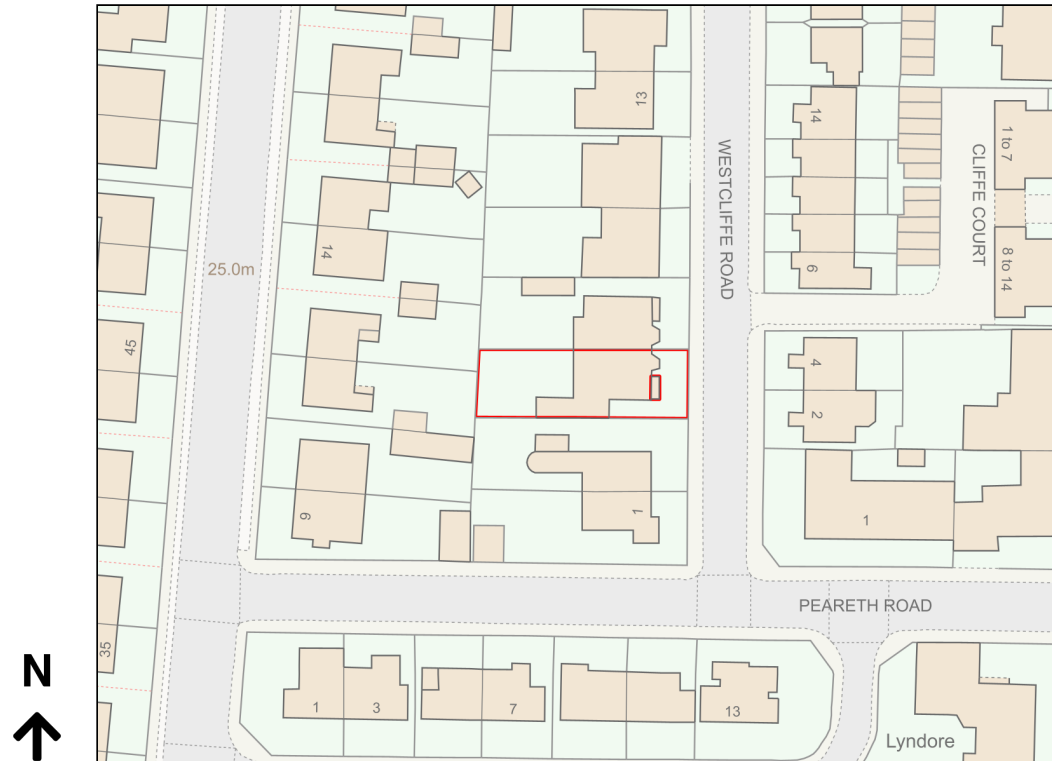

Location Plan

Site Address: 5, Westcliffe Road, Sunderland, SR6 9NW

Date Produced: 27-Mar-2024

Scale: 1:1250 @A4

Planning Portal Reference: PP-12931268v1