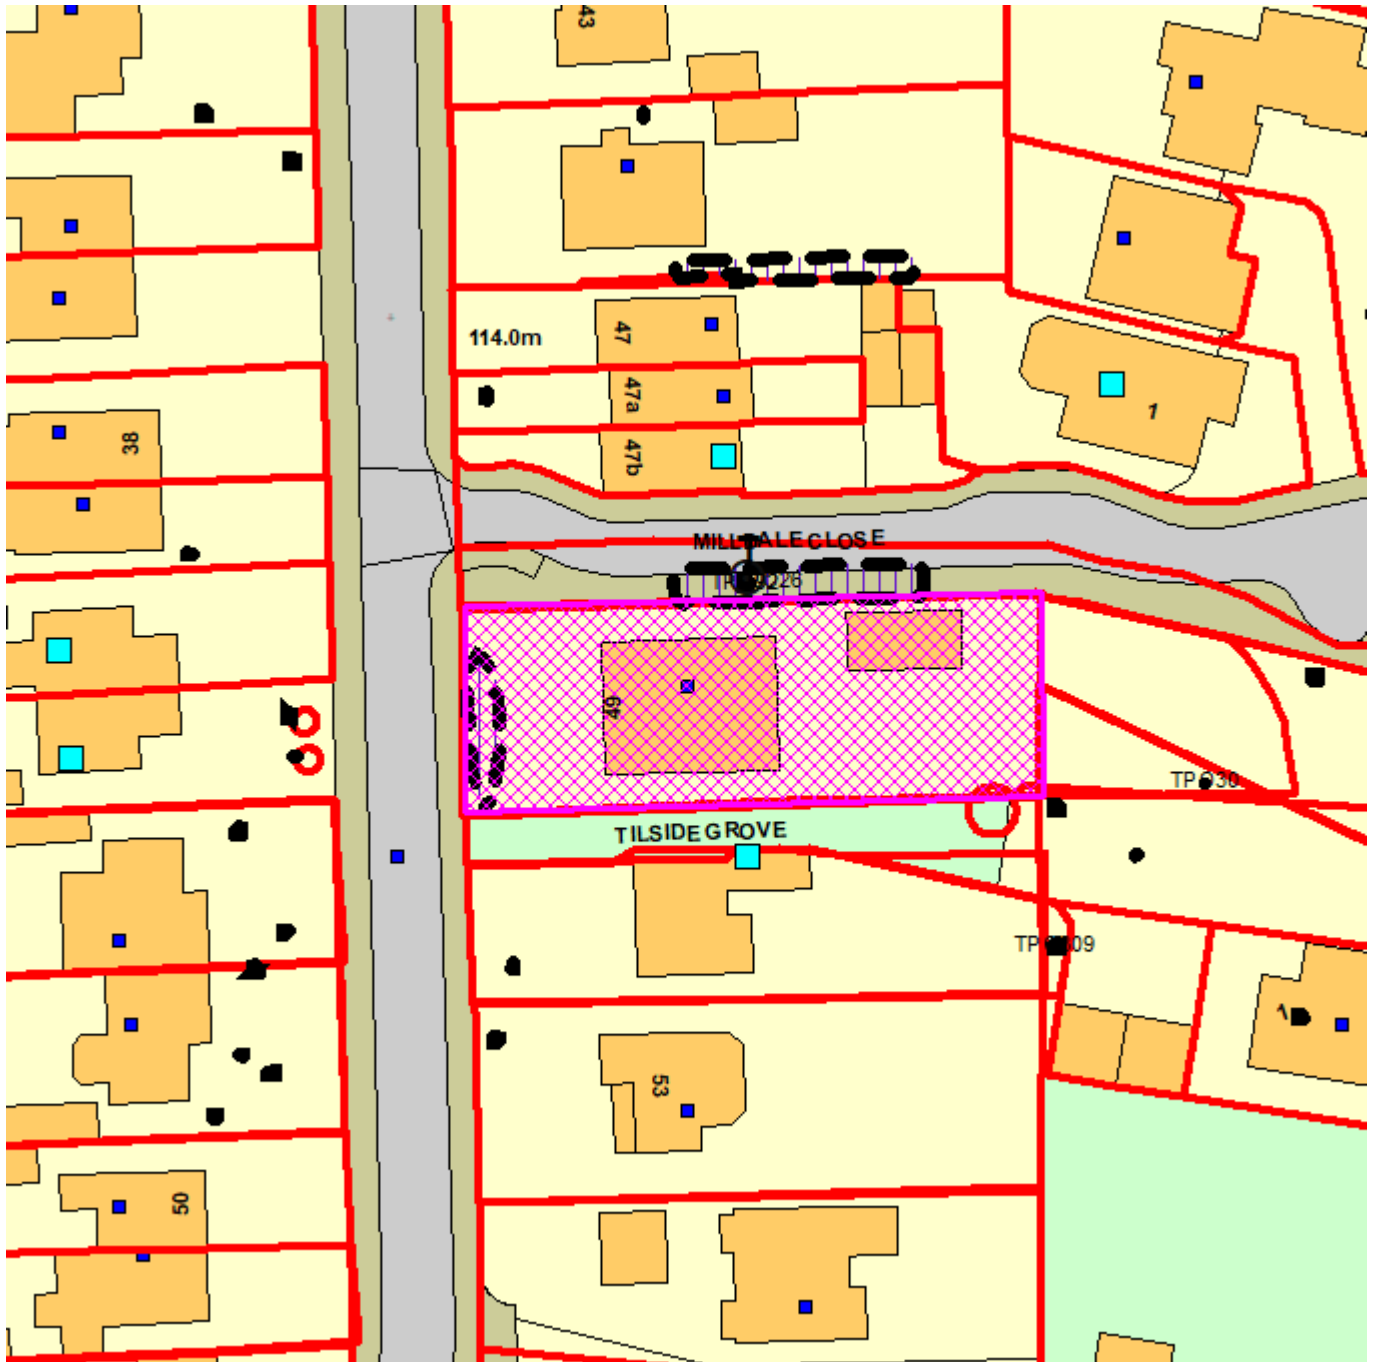

Bolton Council NEIGHBOUR CONSULTATION PLAN

Cregneish, 49 Regent Road, Lostock, Bolton,
BL6 4DG

Development & Regeneration Dept
Development Management Section

Town Hall, Bolton, Lancashire, BL1 1RU
Telephone (01204) 333 333

Bolton Council

EC.Aid Case No: **17977/24**

Reproduction from the Ordnance Survey Map with the
permission of the Controller of H.M. Stationery Office. Crown
Copyright and may lead to prosecution or civil proceedings.

Scale 1:1250