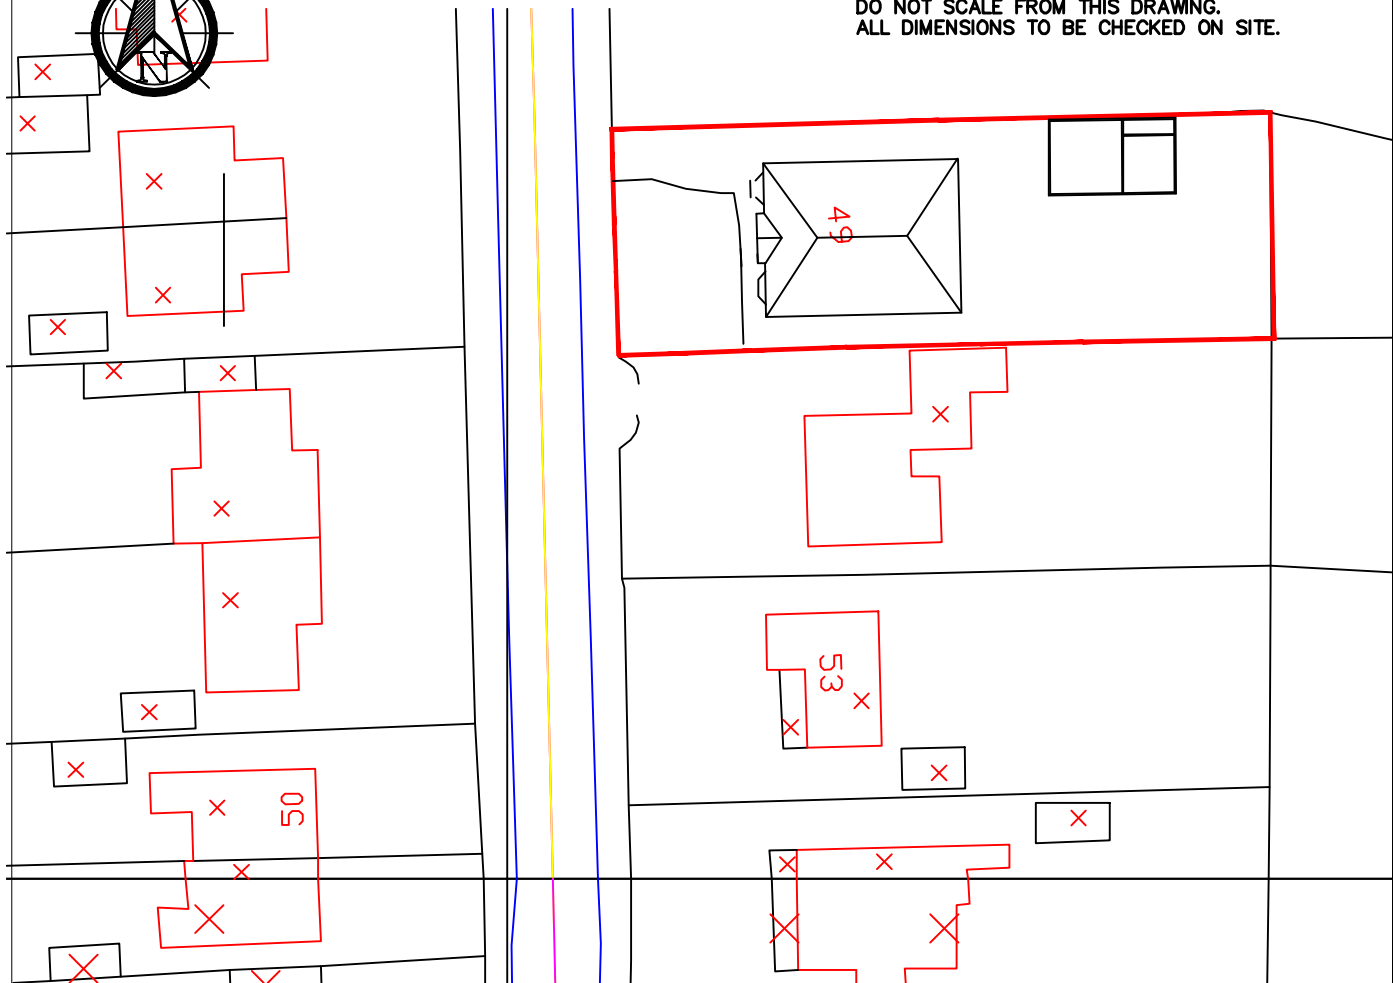

NOTES

ORIGINAL A4

DO NOT SCALE FROM THIS DRAWING.
ALL DIMENSIONS TO BE CHECKED ON SITE.

SITE PLAN 1:500

LOCATION PLAN 1:1250

REVISIONS

SCALE	DATE	DRAWN	CHECKED
1/500	FEB 24		
1/1250			

CLIENT

TITLE

PROPOSED RELOCATION OF GARAGE
49 REGENT ROAD LOSTOCK BOLTON
BL64DG

LOCATION PLAN

DRAWING No.

0.02