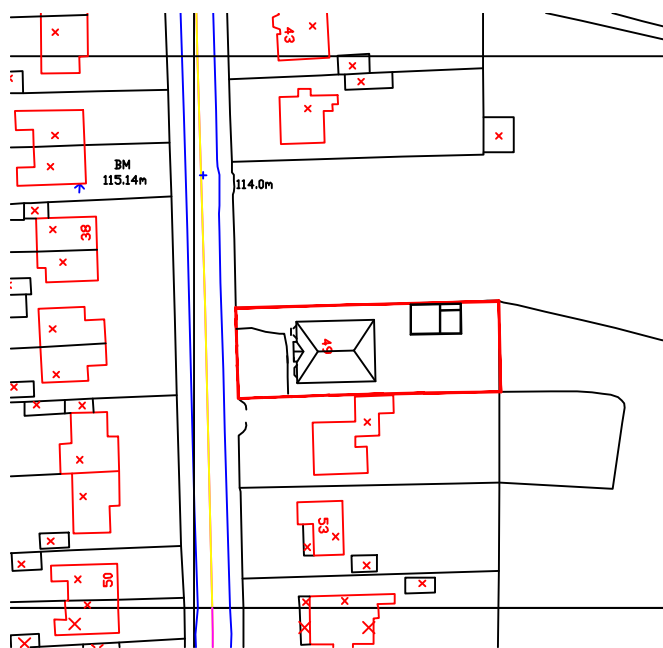

NOTES

ORIGINAL A4

DO NOT SCALE FROM THIS DRAWING.
ALL DIMENSIONS TO BE CHECKED ON SITE.

SITE PLAN 1:500

LOCATION PLAN 1:1250

REVISIONS

SCALE	DATE	DRAWN	CHECKED
1/500	FEB 24		
1/1250			

CLIENT

TITLE

PROPOSED RELOCATION OF GARAGE
49 REGENT ROAD LOSTOCK BOLTON
BL64DG

LOCATION PLAN

DRAWING No.

0.02