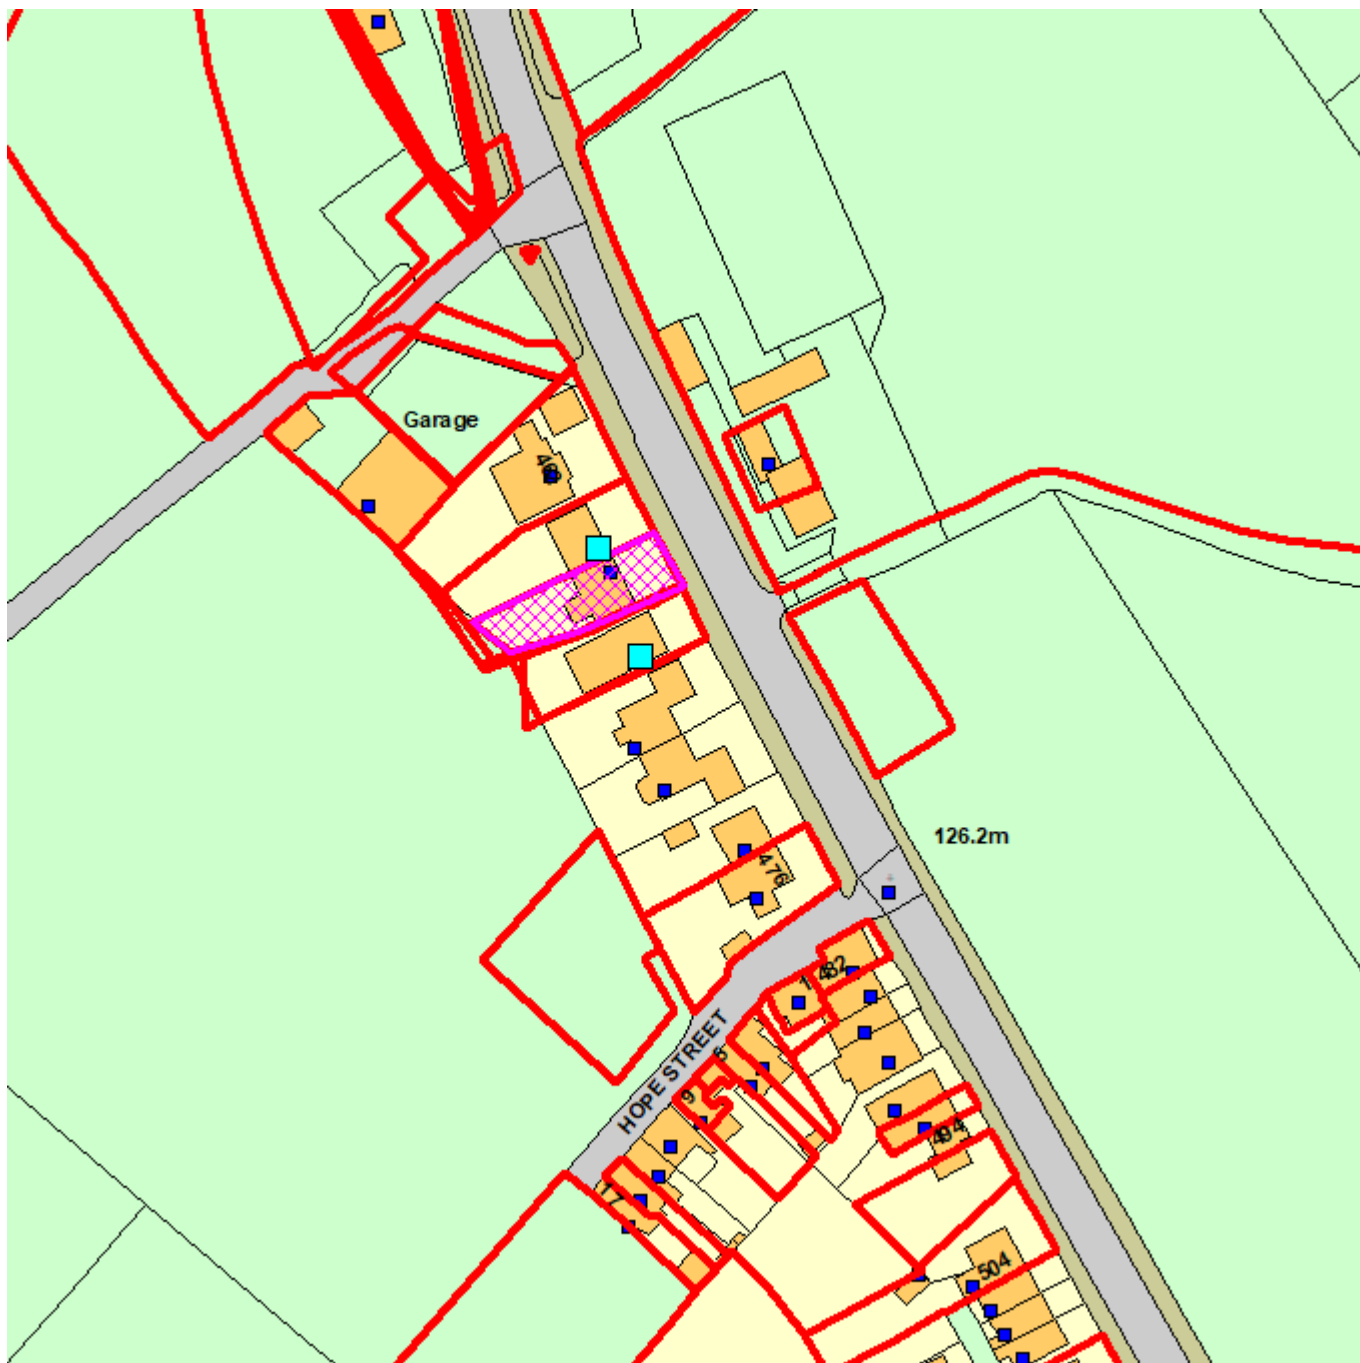

Bolton Council NEIGHBOUR CONSULTATION PLAN

466 Manchester Road, Blackrod, Bolton, BL6
5SU

Development & Regeneration Dept
Development Management Section

Town Hall, Bolton, Lancashire, BL1 1RU
Telephone (01204) 333 333

Bolton Council

EC.Aid Case No: **17998/24**

Reproduction from the Ordnance Survey Map with the
permission of the Controller of H.M. Stationery Office. Crown
Copyright and may lead to prosecution or civil proceedings.

Scale 1:1250