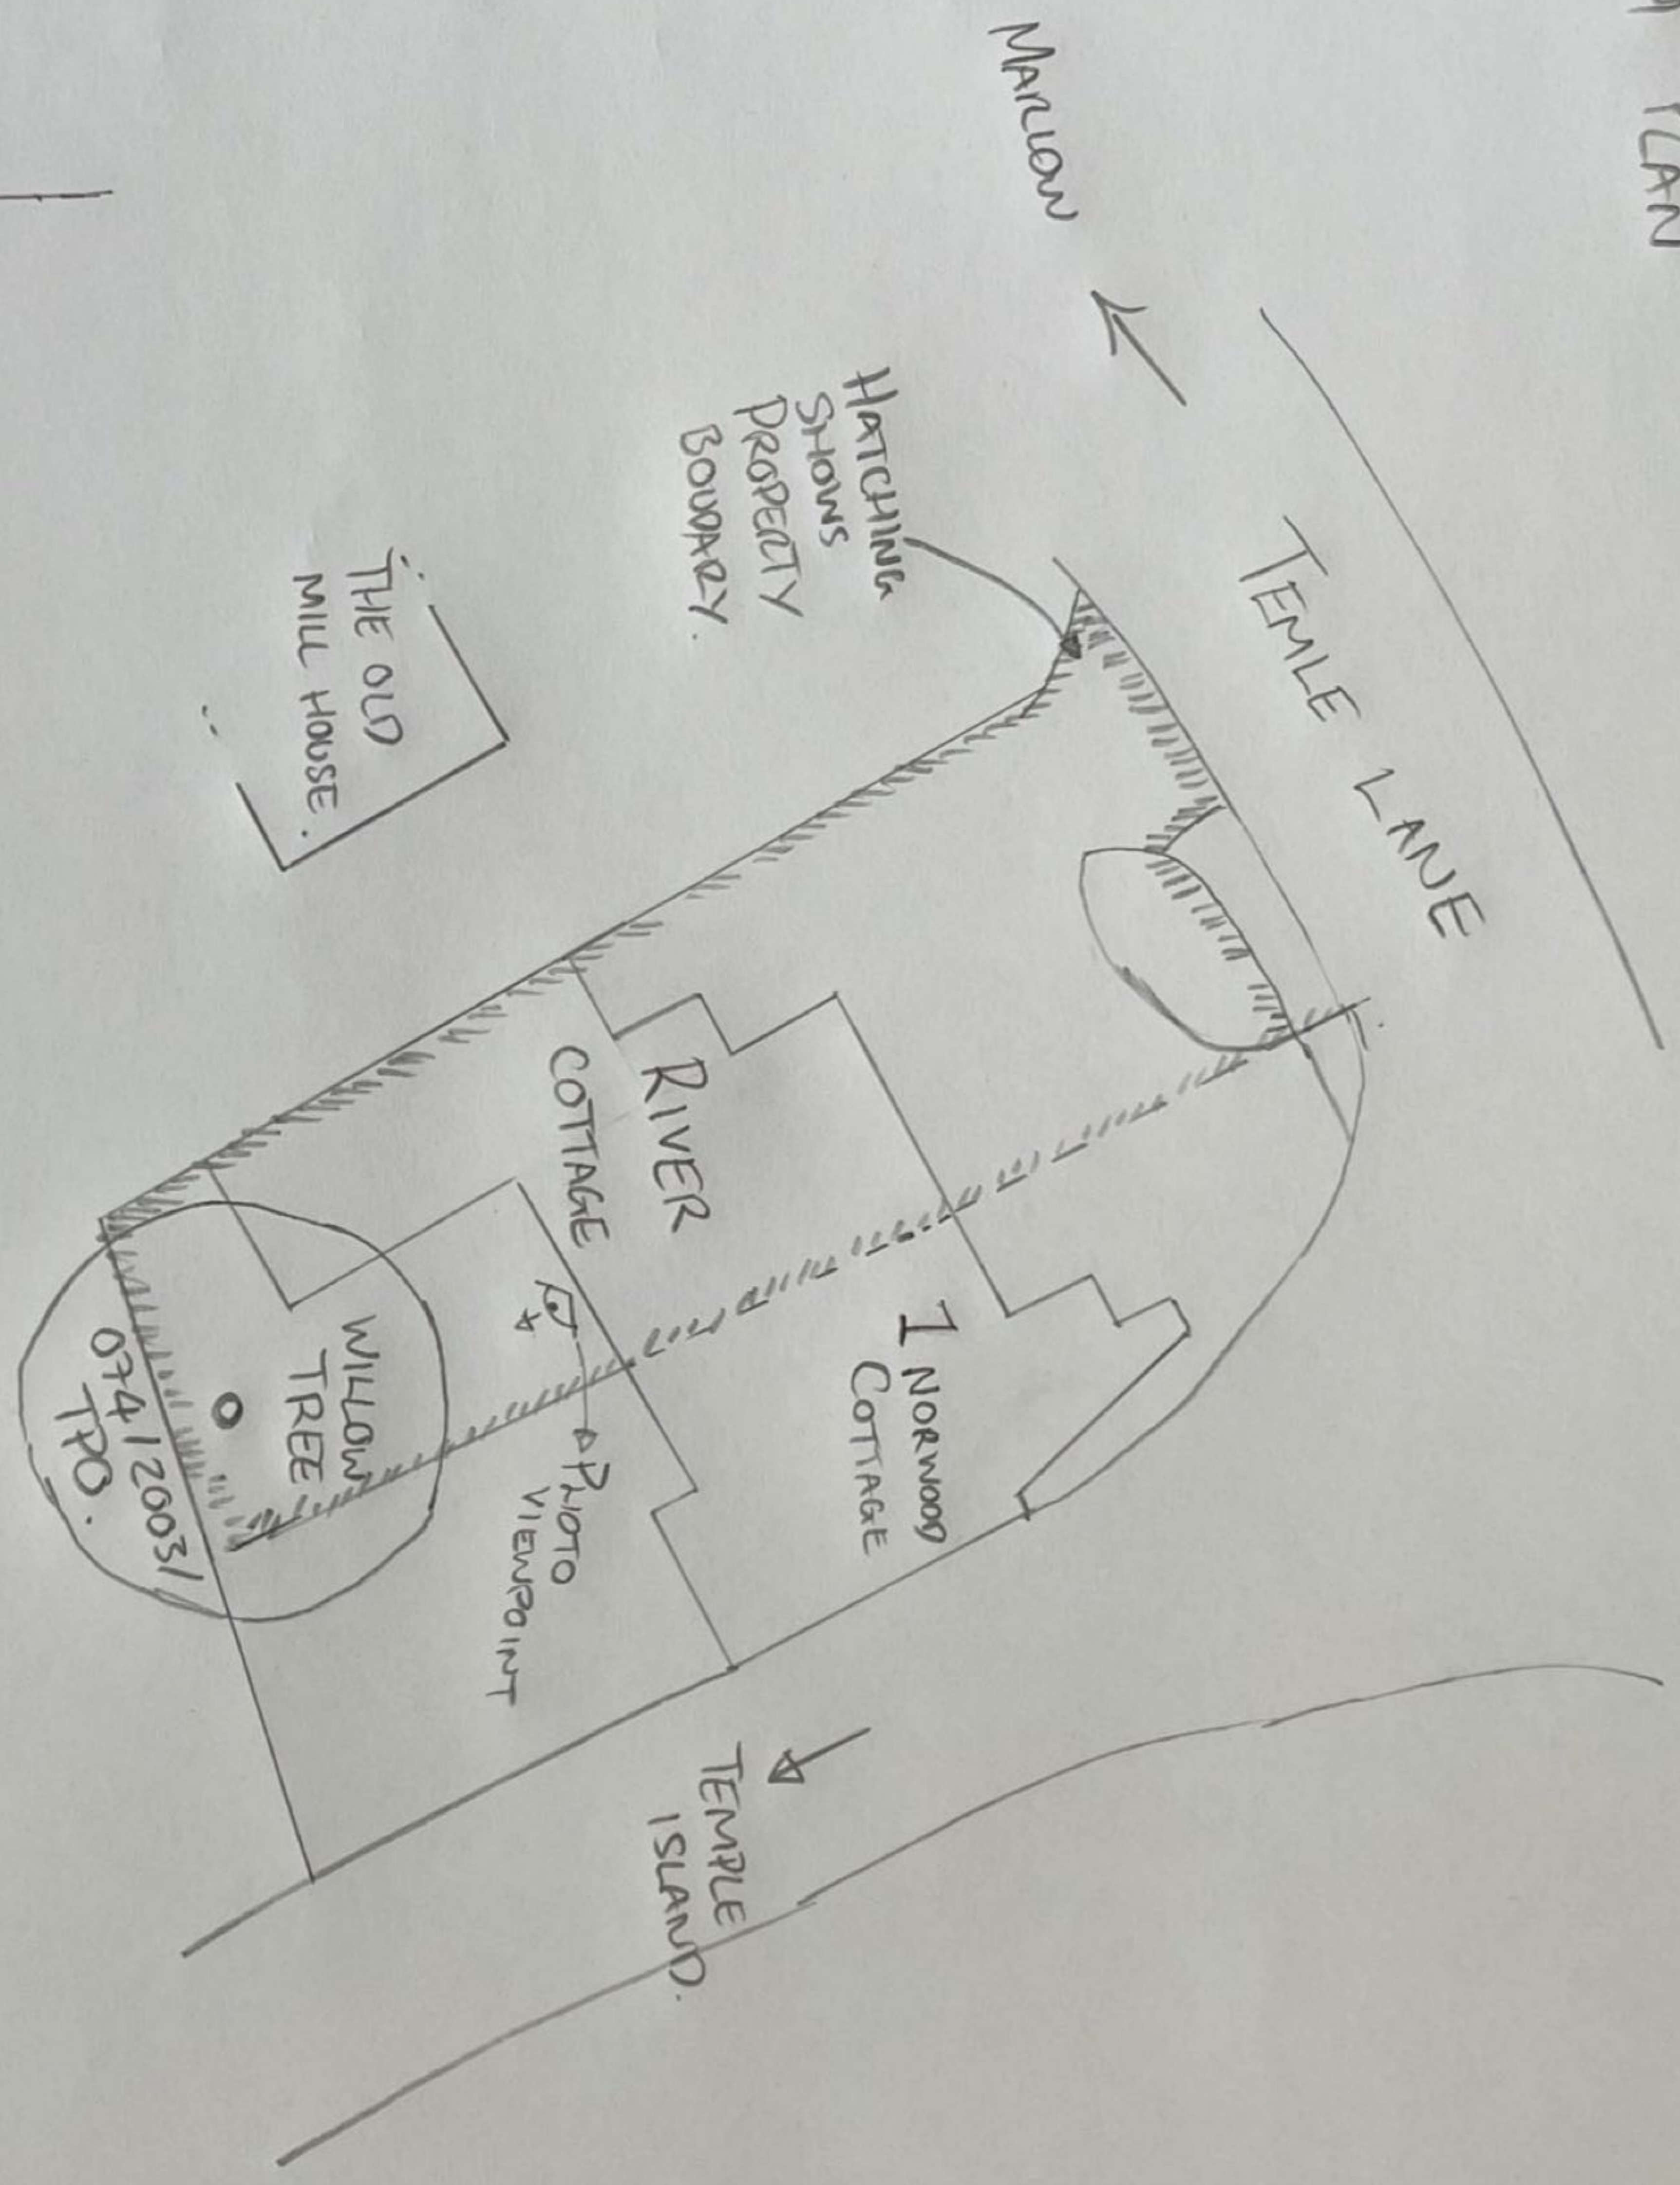

REF 001 - SKETCH PLAN

THE OLD
MILL HOUSE.

HATCHING
SHOWS
PROPERTY
BOUNDARY.

TEMPLE LAKE

RIVER
COTTAGE

NORWOOD
COTTAGE

WILLOW
TREE
TPD
074120031

PHOTO
VIEWPOINT

TEMPLE
ISLAND.

MARLOW