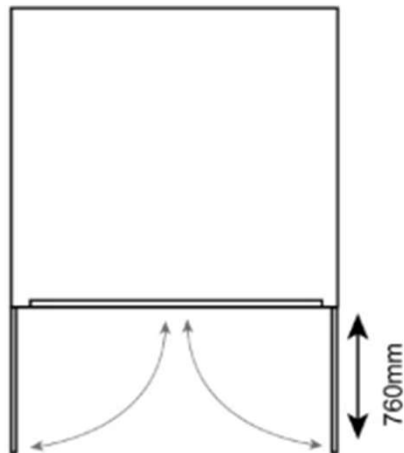

GLADIATOR CYCLE STORE X10 EXTERNAL MEASUREMENTS

MBBSEM1

Weight:
433kg (68.3 stone)
Door Aperture:
1690mm (5ft 6") x
1420mm (4ft 7")

Door Clearance
760mm (2ft 6")

Depth:
3330mm
(10ft 11")

Depth with Ramp:
3492mm (11ft 5")

Width:
2240mm
(7ft 4")

Height:
2072mm
(6ft 8")