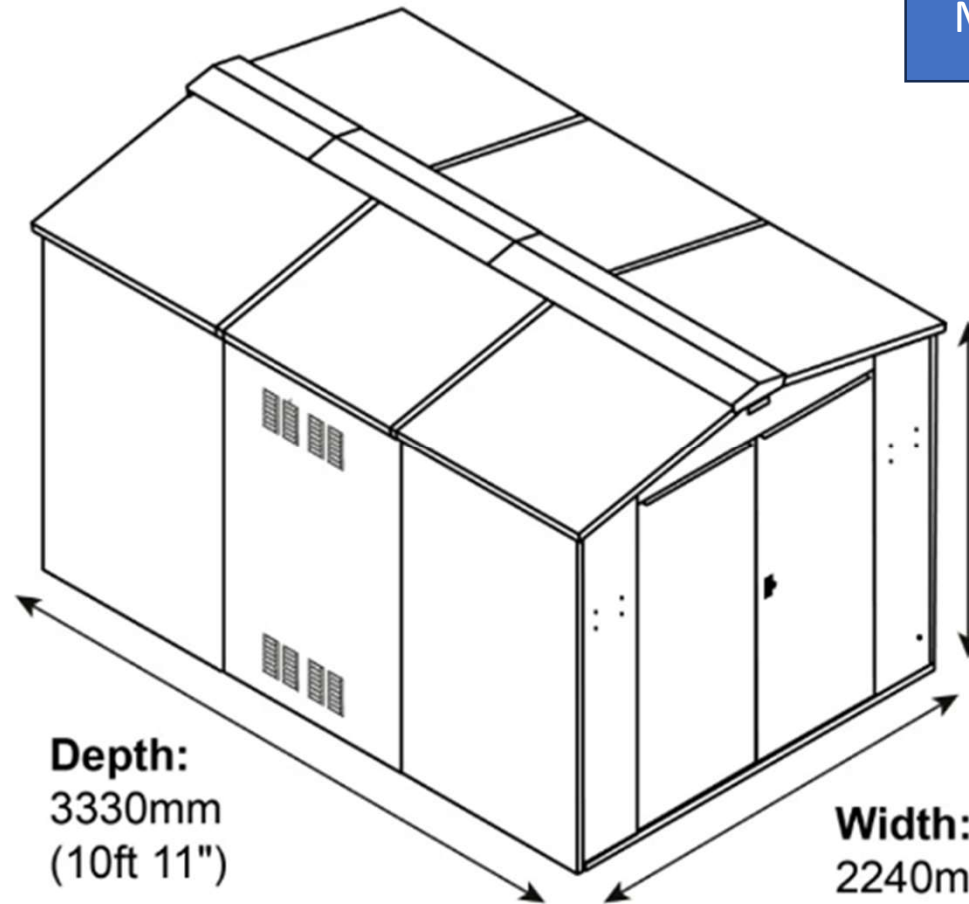

GLADIATOR CYCLE STORE X10 EXTERNAL MEASUREMENTS

MBBSEM1

Weight:
433kg (68.3 stone)
Door Aperture:
1690mm (5ft 6") x
1420mm (4ft 7")

Door Clearance
760mm (2ft 6")

Depth:
3330mm
(10ft 11")

Depth with Ramp:
3492mm (11ft 5")

Width:
2240mm
(7ft 4")

Height:
2072mm
(6ft 8")