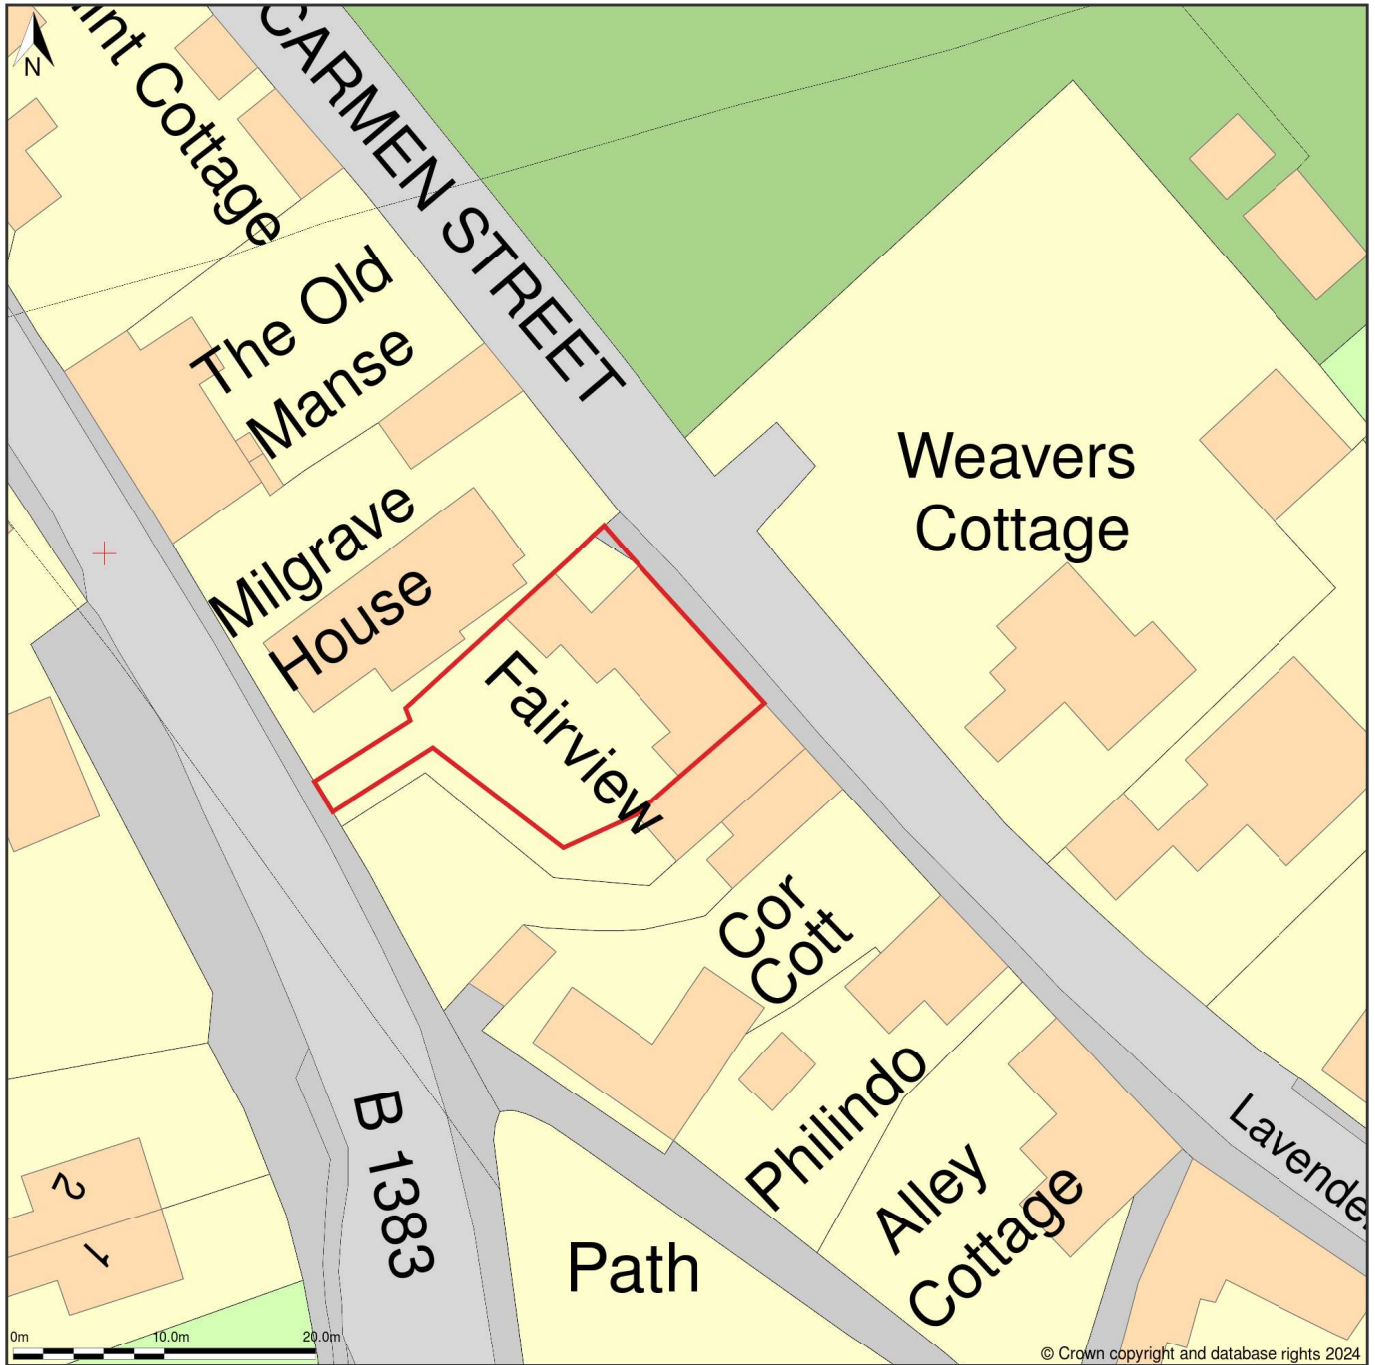

Fairview, Carmen Street, Great Chesterford, Essex, CB10 1NR

Site Plan (also called a Block Plan) shows area bounded by: 550519.1, 242999.3 550609.1, 243089.3 (at a scale of 1:500), OSGridRef: TL50564304. The representation of a road, track or path is no evidence of a right of way. The representation of features as lines is no evidence of a property boundary.

Produced on 22nd Mar 2024 from the Ordnance Survey National Geographic Database and incorporating surveyed revision available at this date. Reproduction in whole or part is prohibited without the prior permission of Ordnance Survey. © Crown copyright 2024. Supplied by [www.buyaplan.co.uk](http://www.buyaplan.co.uk) a licensed Ordnance Survey partner (100053143). Unique plan reference: #00888191-505F9D.