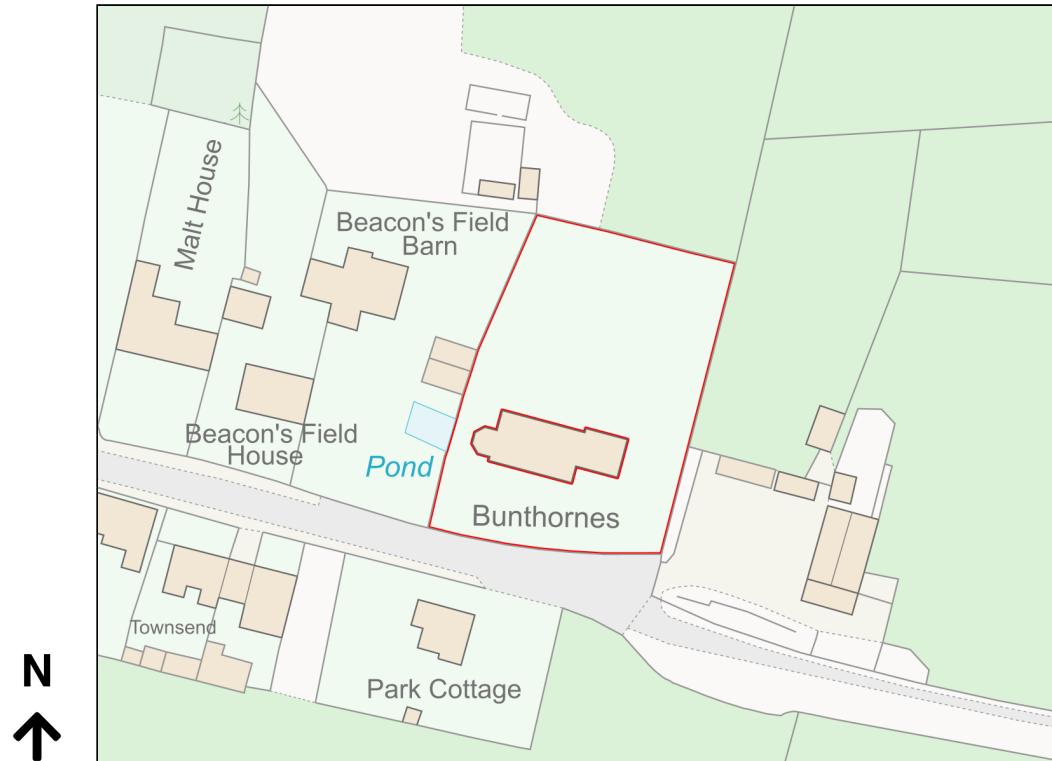

# Location Plan

Site Address: Bunthorns, Park Street, Hawkesbury Upton, GL9 1BA

Date Produced: 18-Mar-2024

Scale: 1:1250 @A4

Planning Portal Reference: PP-12874297v1