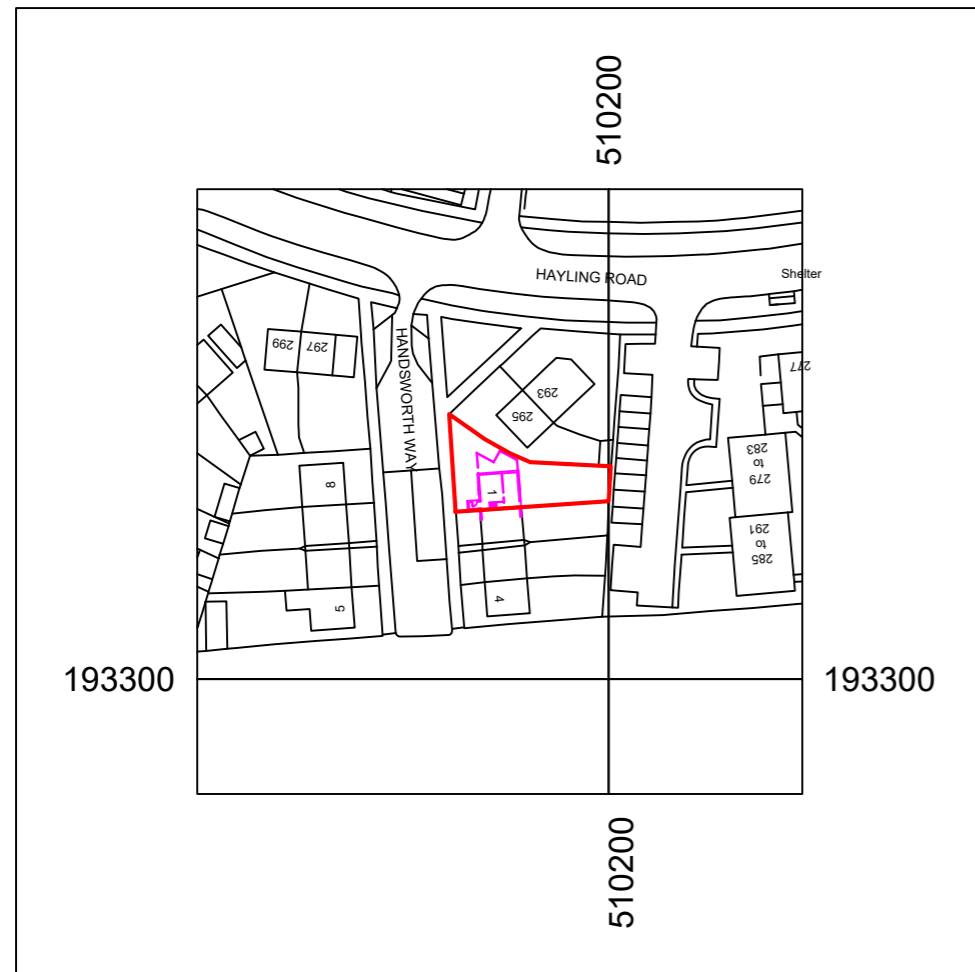

Stanfords Planning Map Data

COPYRIGHT
DO NOT SCALE FROM THIS DRAWING. CONTRACTOR MUST CONFIRM SITE
DIMENSIONS BEFORE COMMENCEMENT OF WORK.
THIS DRAWING OR DESIGN IS THE COPYRIGHT OF PARVINDER VIRDEE AND
MAY NOT BE REPRODUCED WITHOUT WRITTEN CONSENT.
CONTRACTOR RESPONSIBLE FOR CORRECT SETTING OUT ON SITE. ANY
DISCREPANCIES TO BE NOTED TO THE DESIGNER IMMEDIATELY.

MARKED	REVISION	DATE

LOCATION PLAN 1:1250

Production Date: 15 August 2023

Top Left: 510132 193381 Bottom Right: 510232 193281

© Crown copyright and database rights 2023
Ordnance Survey OS100035409.

Reproduction in whole or in part is prohibited without the
permission of Ordnance Survey

BLOCK PLAN 1:500

PROJECT:
**I HANDSWORTH WAY
WATFORD
WD19 7NS**

169 TORBAY ROAD
HARROW
MIDDLESEX
HA2 9QF
07843 828 201
design_169@yahoo.co.uk

DRAWING TITLE:
**LOCATION PLAN
& BLOCK PLAN**

CHECKED: PARRY	DATE: SEPT 23
DRAWN: PSV	SCALE: 1/100
DRAWING NUMBER: 2316/P/40	