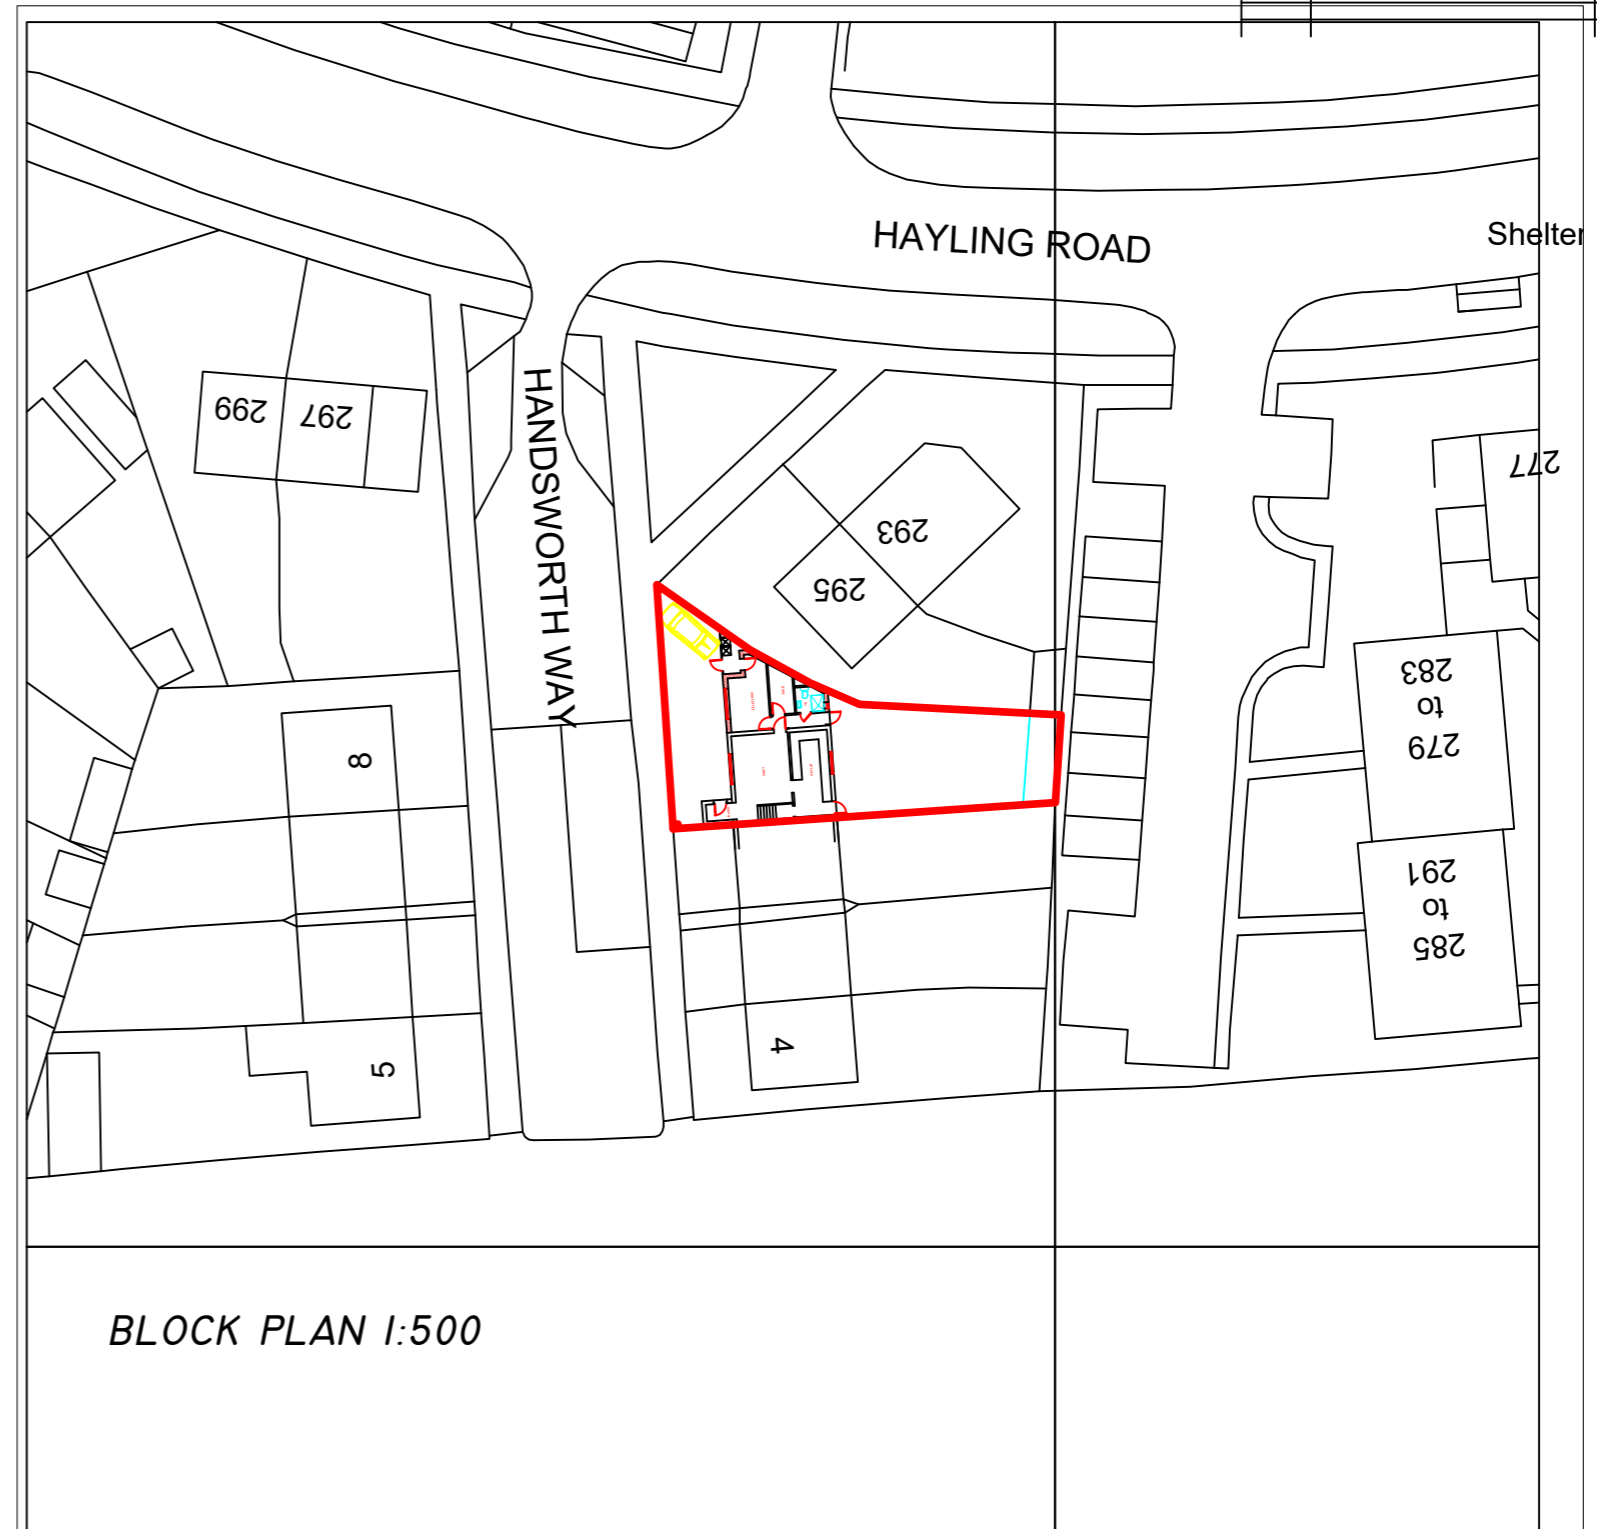

Stanfords Planning Map Data

COPYRIGHT
DO NOT SCALE FROM THIS DRAWING. CONTRACTOR MUST CONFIRM SITE
DIMENSIONS BEFORE COMMENCEMENT OF WORK.
THIS DRAWING OR DESIGN IS THE COPYRIGHT OF PARVINDER VIRDEE AND
MAY NOT BE REPRODUCED WITHOUT WRITTEN CONSENT.
CONTRACTOR RESPONSIBLE FOR CORRECT SETTING OUT ON SITE. ANY
DISCREPANCIES TO BE NOTED TO THE DESIGNER IMMEDIATELY.

MARKED	REVISION	DATE

LOCATION PLAN 1:1250

Production Date: 15 August 2023

Top Left: 510132 193381 Bottom Right: 510232 193281

© Crown copyright and database rights 2023
Ordnance Survey OS100035409.

Reproduction in whole or in part is prohibited without the
permission of Ordnance Survey

BLOCK PLAN 1:500

PROJECT:
**I HANDSWORTH WAY
WATFORD
WD19 7NS**

169 TORBAY ROAD
HARROW
MIDDLESEX
HA2 9QF
07843 828 201
design_169@yahoo.co.uk

DRAWING TITLE:
**LOCATION PLAN
& BLOCK PLAN**

CHECKED: PARRY	DATE: SEPT 23
DRAWN: PSV	SCALE: 1/100
DRAWING NUMBER: 2316/P/40	