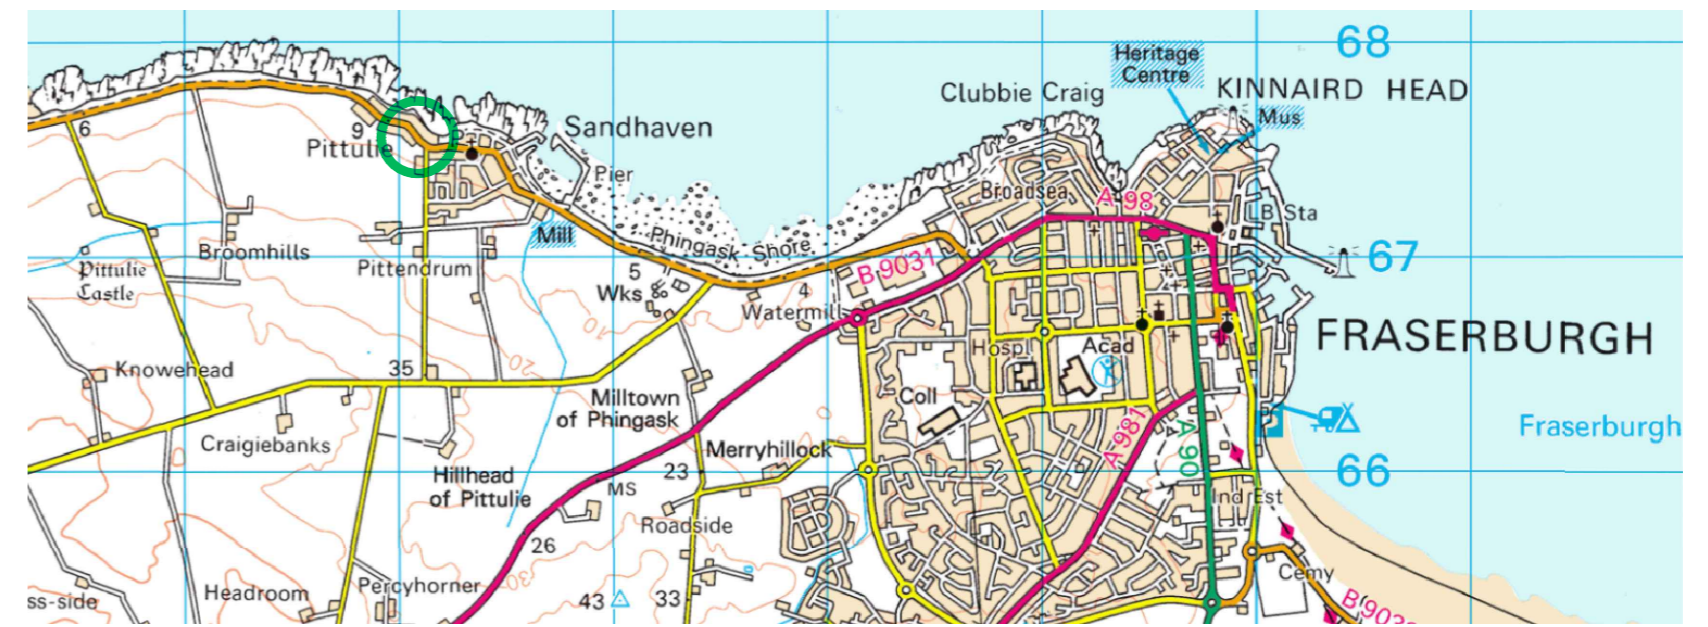

LOCATION PLAN
NOT TO SCALE (BING MAPS)