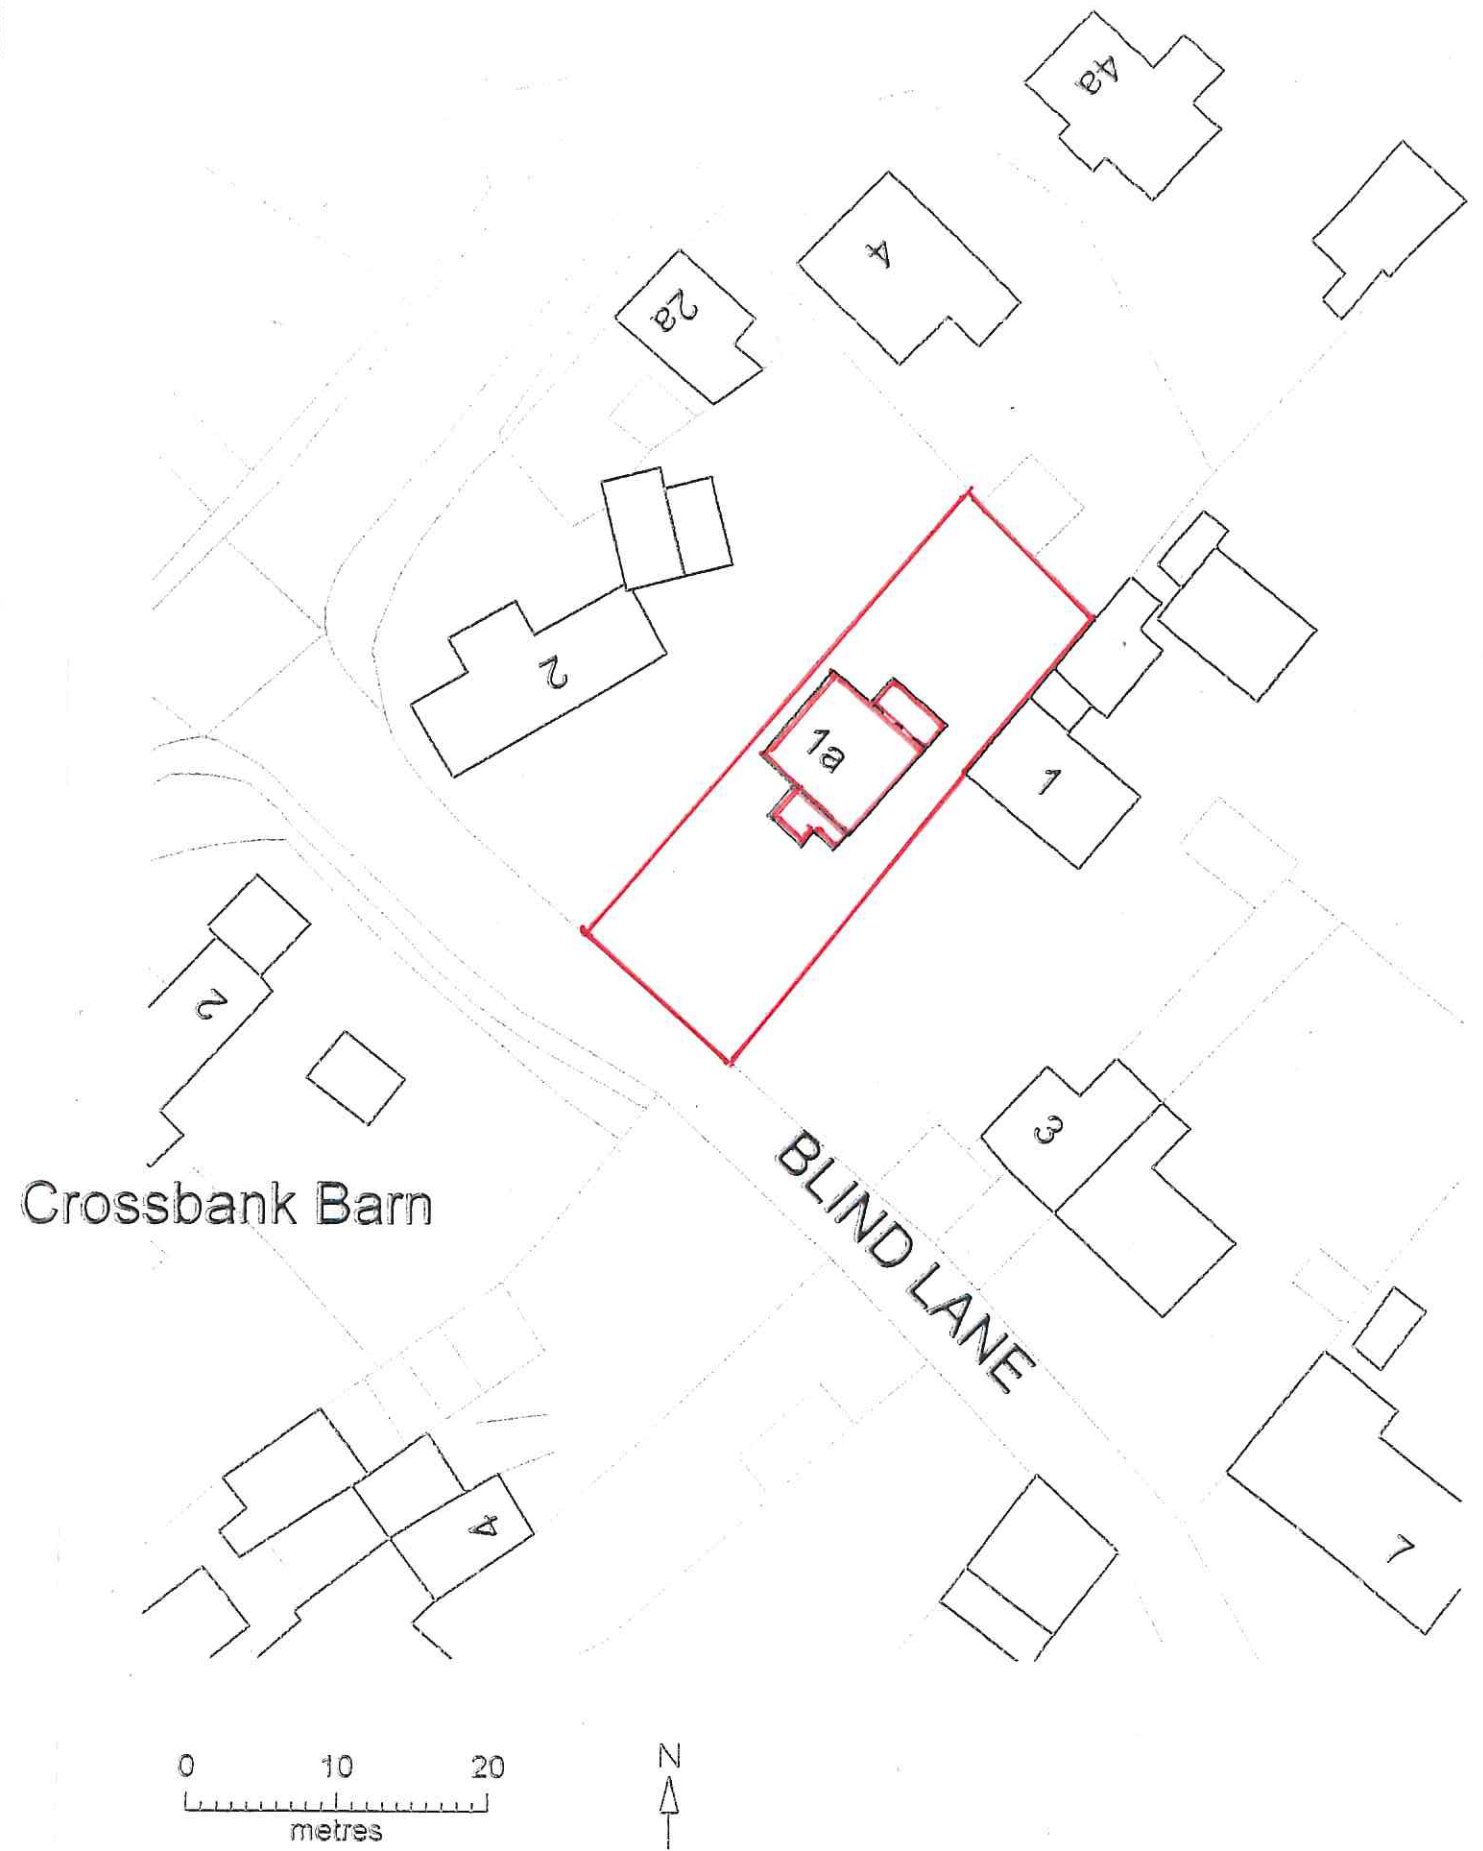

1A Blind Lane, Cottingham, LE16 8XE
 Site location plan
 Scale 1:1250 @ A3

1A Blind Lane, Cottingham, LE16 8XE
 Site layout plan
 Scale 1:500 @ A3