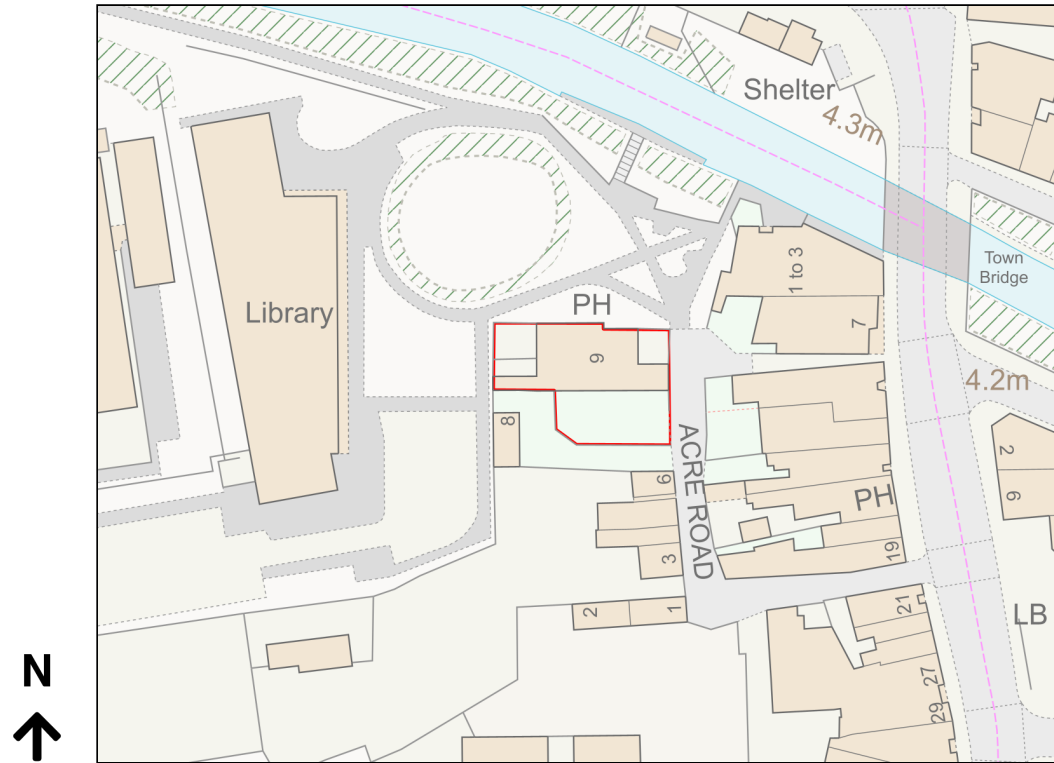

Location Plan

Site Address: The Acre, 9, Acre Road, March, PE15 9JD

Date Produced: 25-Feb-2024

Scale: 1:1250 @A4

Planning Portal Reference: PP-12833333v1