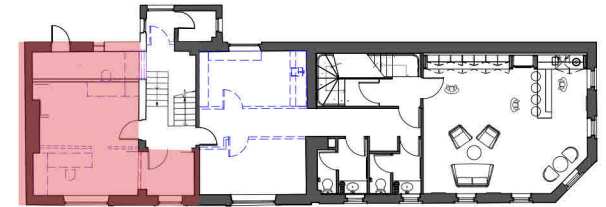

00 LOCATION PLAN
Scale: NTS

NUMBER	DATE	AMENDMENT	SIGNATURE

CLIENT
Berry's Jewellers

PROJECT ADDRESS
56-62 Albion street, Leeds LS1 6AD

DRAWING TITLE
First Floor GA Layout

SCALE PAGE SIZE DATE
1:25 A2 29.01.2024

DRAWN BY
Melanie

DRAWING NUMBER REVISION
B08_04.01 /

innovare