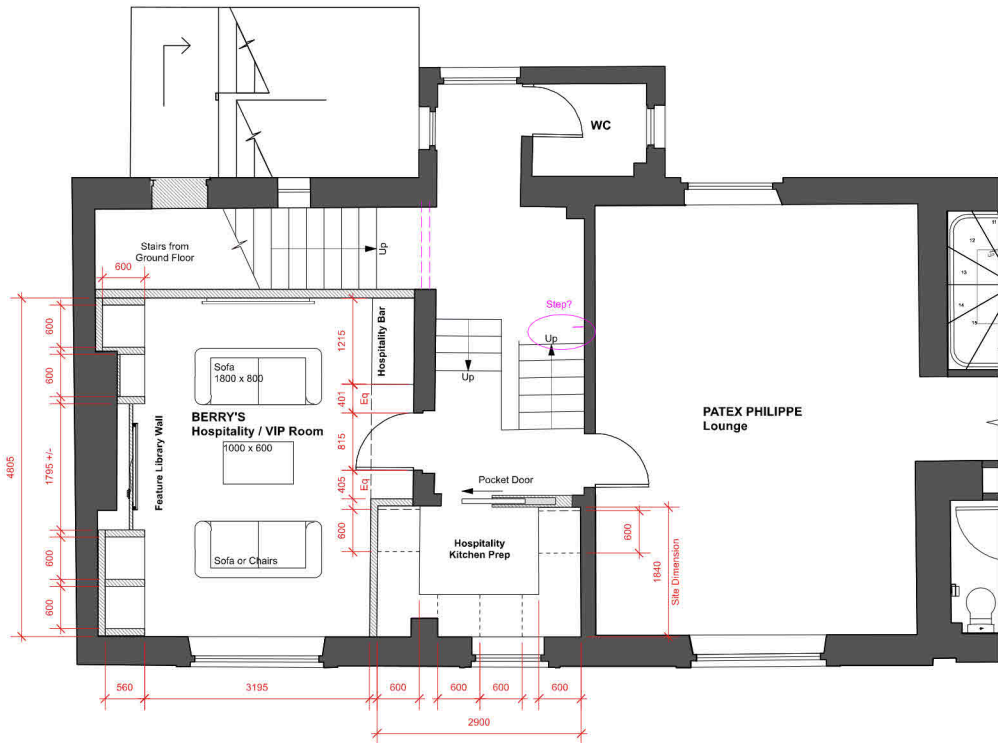

IMPORTANT:

DO NOT scale from this drawing.

All dimensions to be checked on site and any discrepancies reported to Innovare Design Limited before any procurement, manufacture or installation works commence.

All drawings are indicative. Contractor to provide ROD drawings prior to manufacture for approval.

01 PROPOSED FIRST FLOOR GA LAYOUT
Scale: 1:50