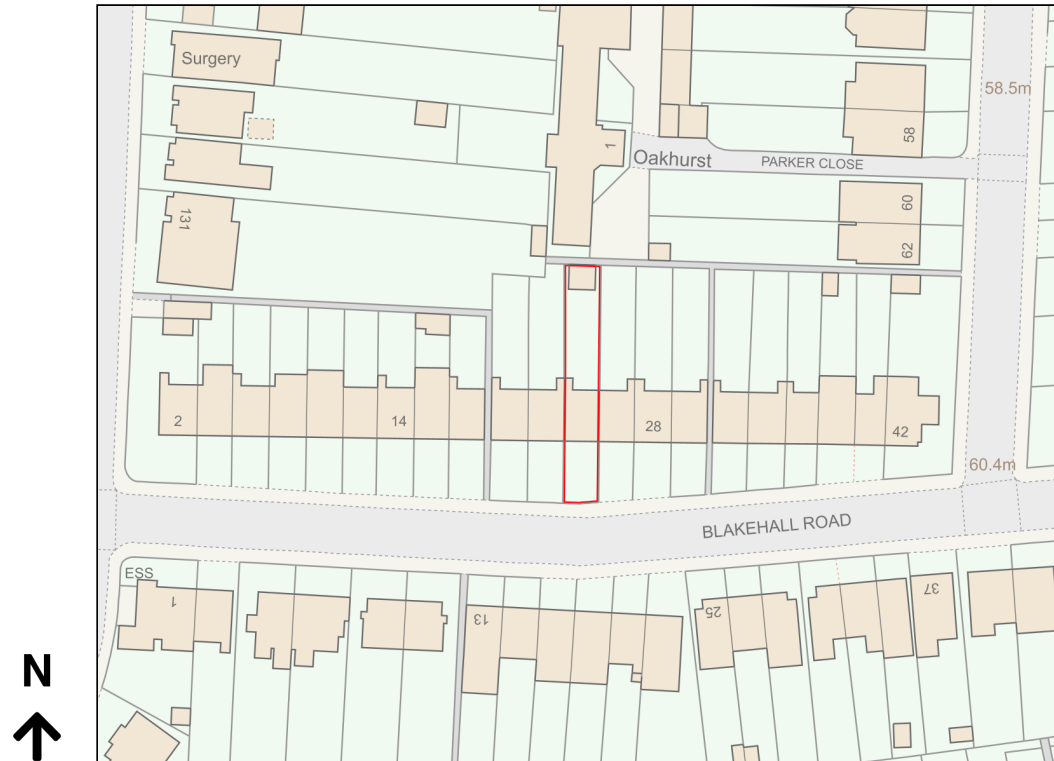

Location Plan

Site Address: 24, Blakehall Road, Carshalton, SM5 3EZ

Date Produced: 02-Apr-2024

Scale: 1:1250 @A4

Planning Portal Reference: PP-12931386v1