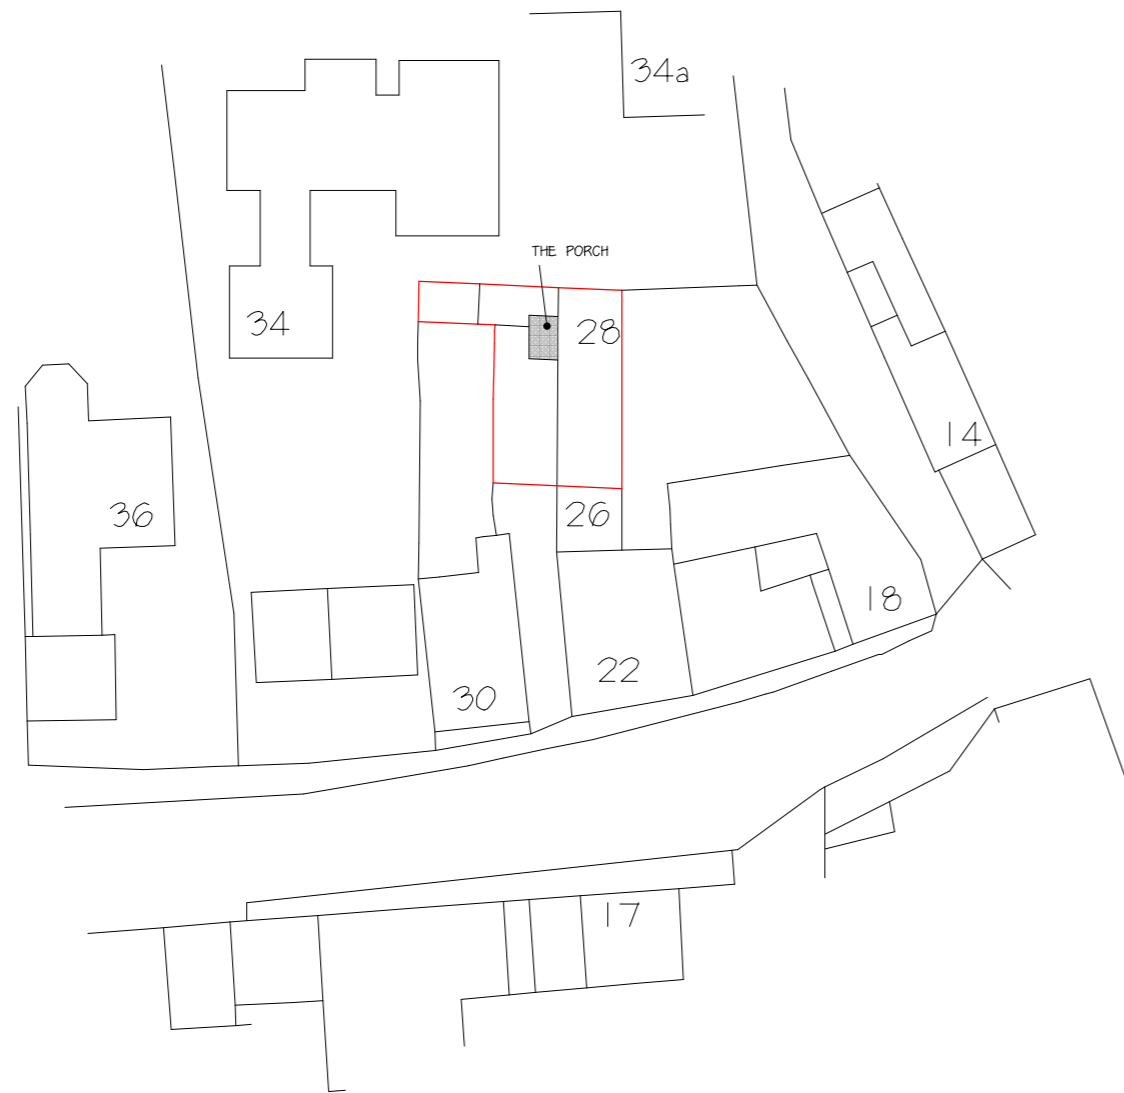

REVISIONS

Rev	Description	Date	By

NOTES

Crown Copyright and database rights 2023 OS Licence no. 100041041

BLOCK PLAN Scale : 1:500

Crown Copyright and database rights 2023 OS Licence no. 100041041

LOCATION PLAN Scale : 1:1250

Job:
Proposed Porch,
28, North Road West,
Uppingham,
Rutland.

For
MRS M.SKEMPTON

Title:
Location Plan

Scale: 1:1250/500	Drwg No: 3291/3	Date: Mar 24	Rev:
----------------------	--------------------	-----------------	------