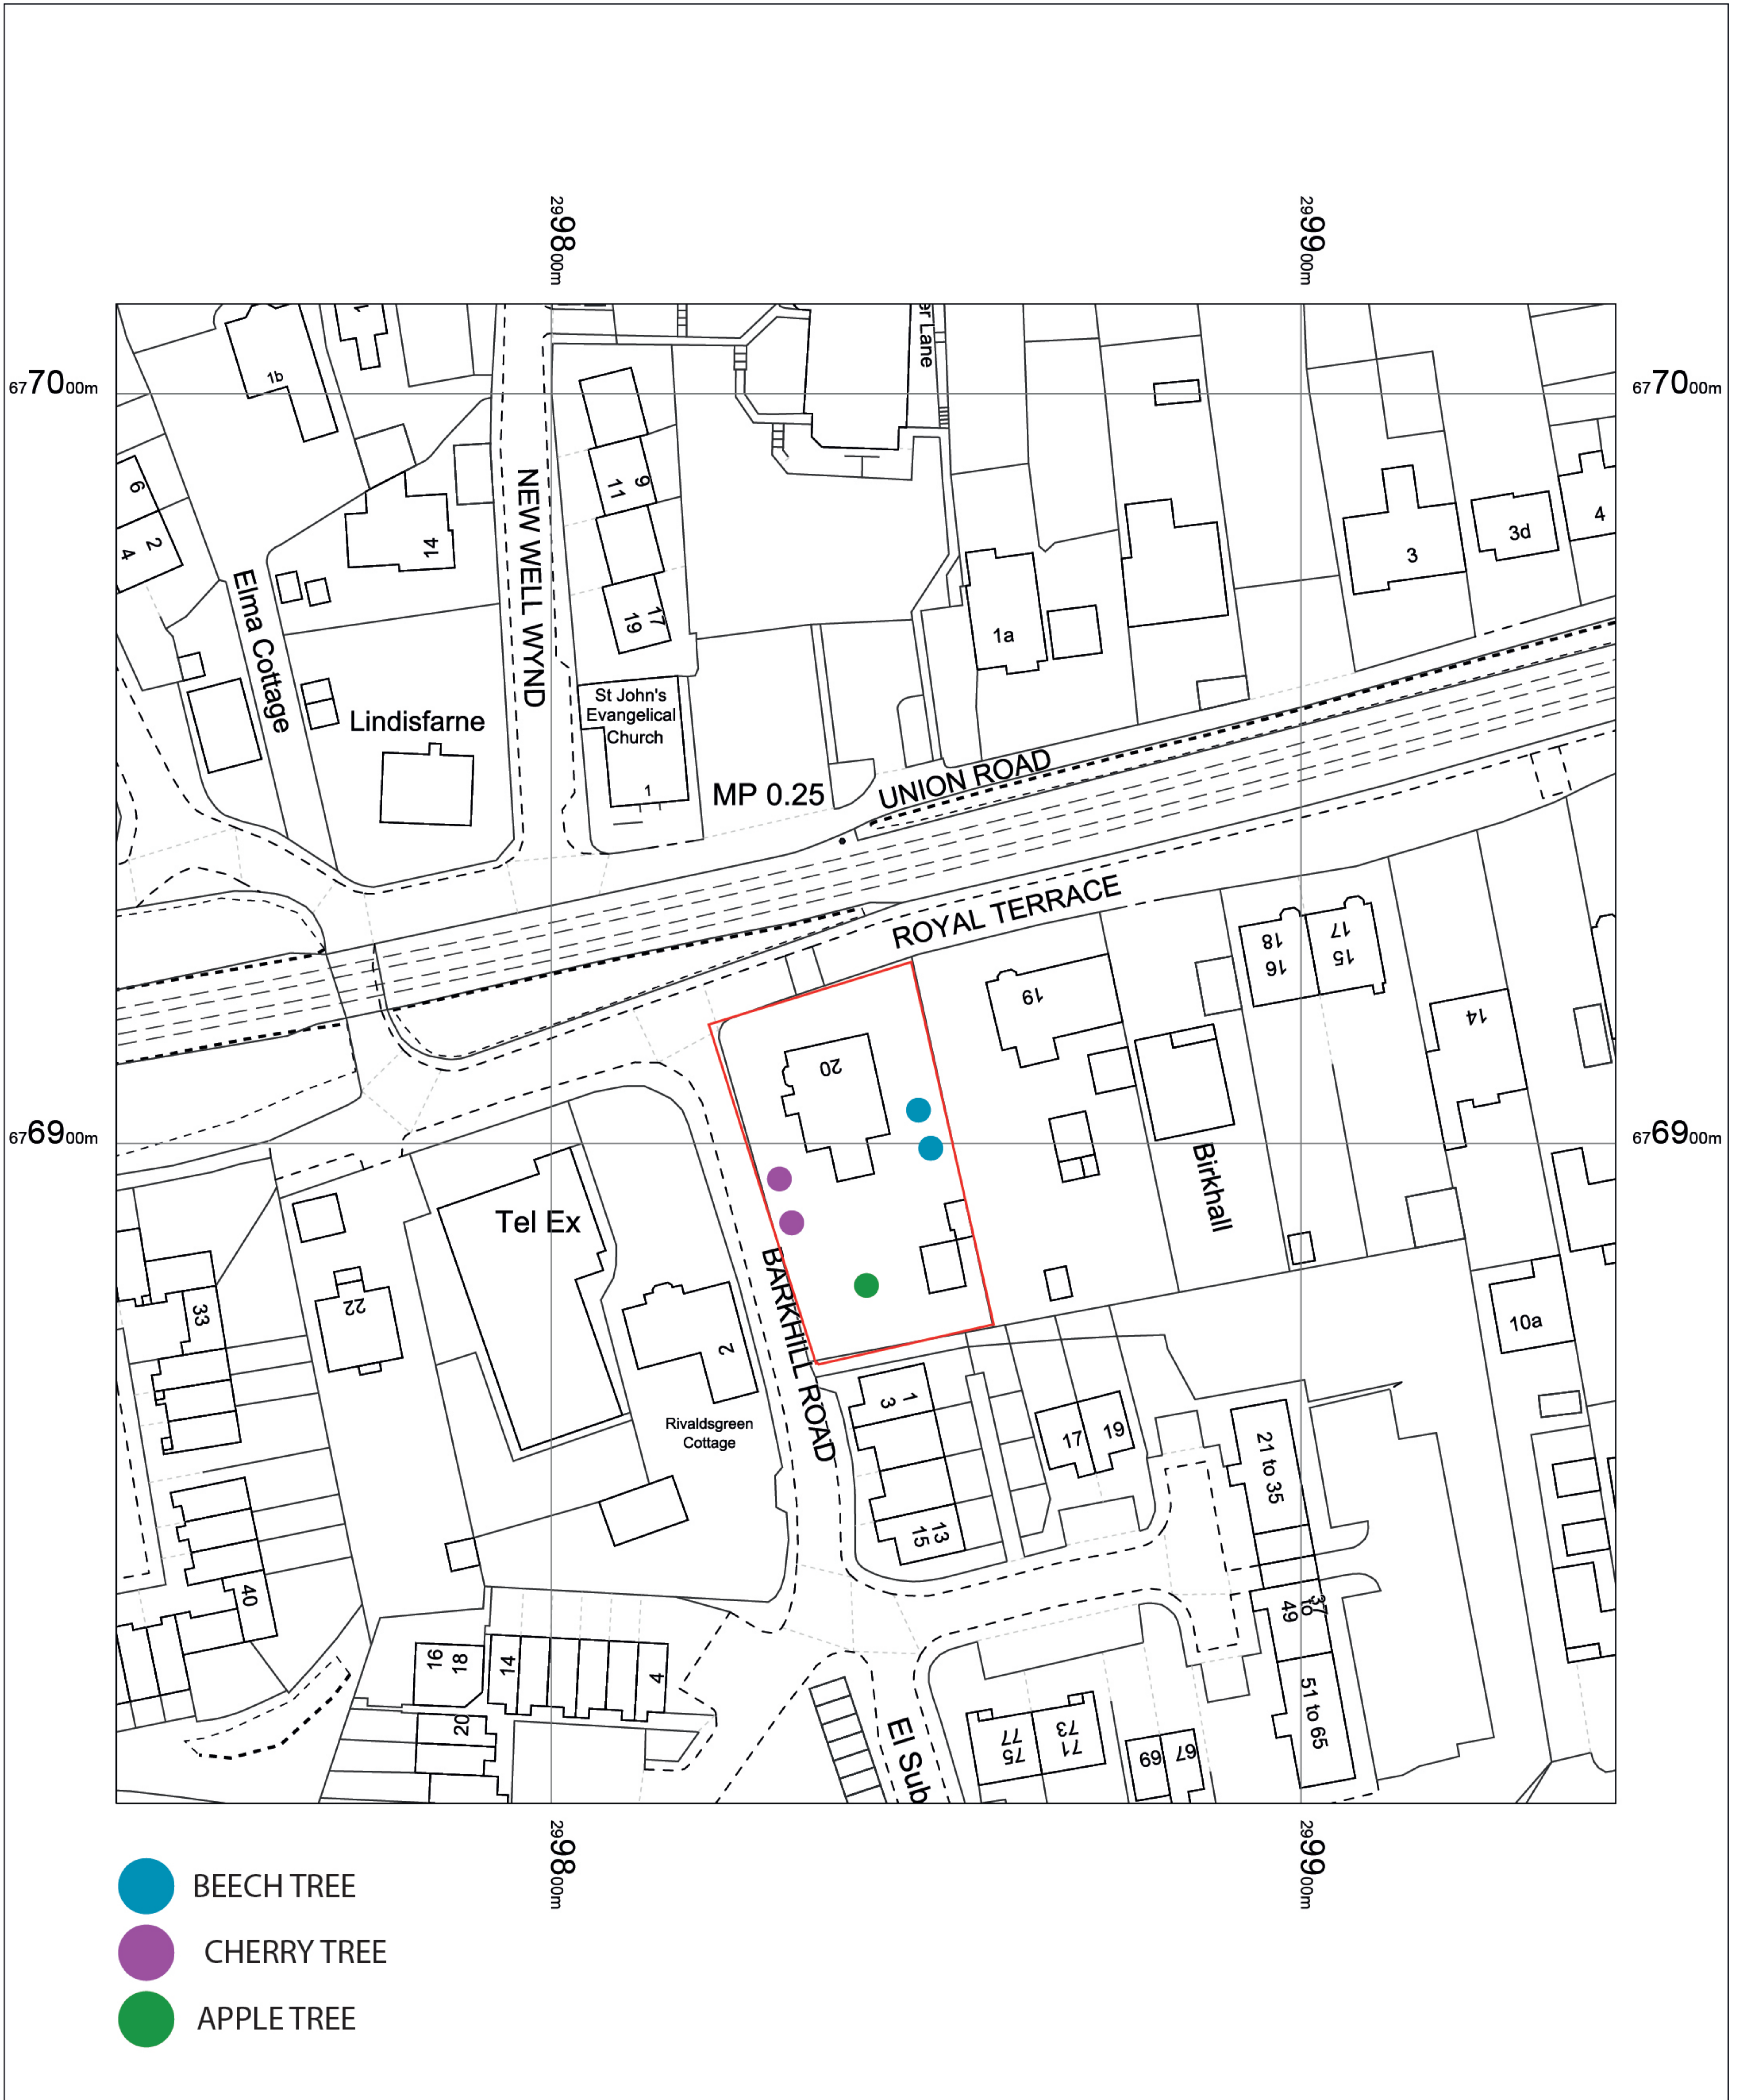

20 Royal Terrace, EH49 6HQ

20 Royal Terrace,
Linlithgow,
West Lothian
EH49 6HQ

OS MasterMap 1250/2500/10000 scale
Friday, March 29, 2024, ID: MPMM4-01157600
www.nicolsondigital.com
1:1250 scale print at A4, Centre: 299842 E, 676912 N
©Crown Copyright Ordnance Survey. Licence no. 100057546

20 Royal Terrace, EH49 6HQ

-  BEECH TREE
-  CHERRY TREE
-  APPLE TREE

20 Royal Terrace,
Linlithgow,
West Lothian
EH49 6HQ

OS MasterMap 1250/2500/10000 scale
Friday, March 29, 2024, ID: MPMM4-01157600
www.nicolsondigital.com

1:1250 scale print at A4, Centre: 299842 E, 676912 N

©Crown Copyright Ordnance Survey. Licence no.
100057546

Humps for
600 yards
→