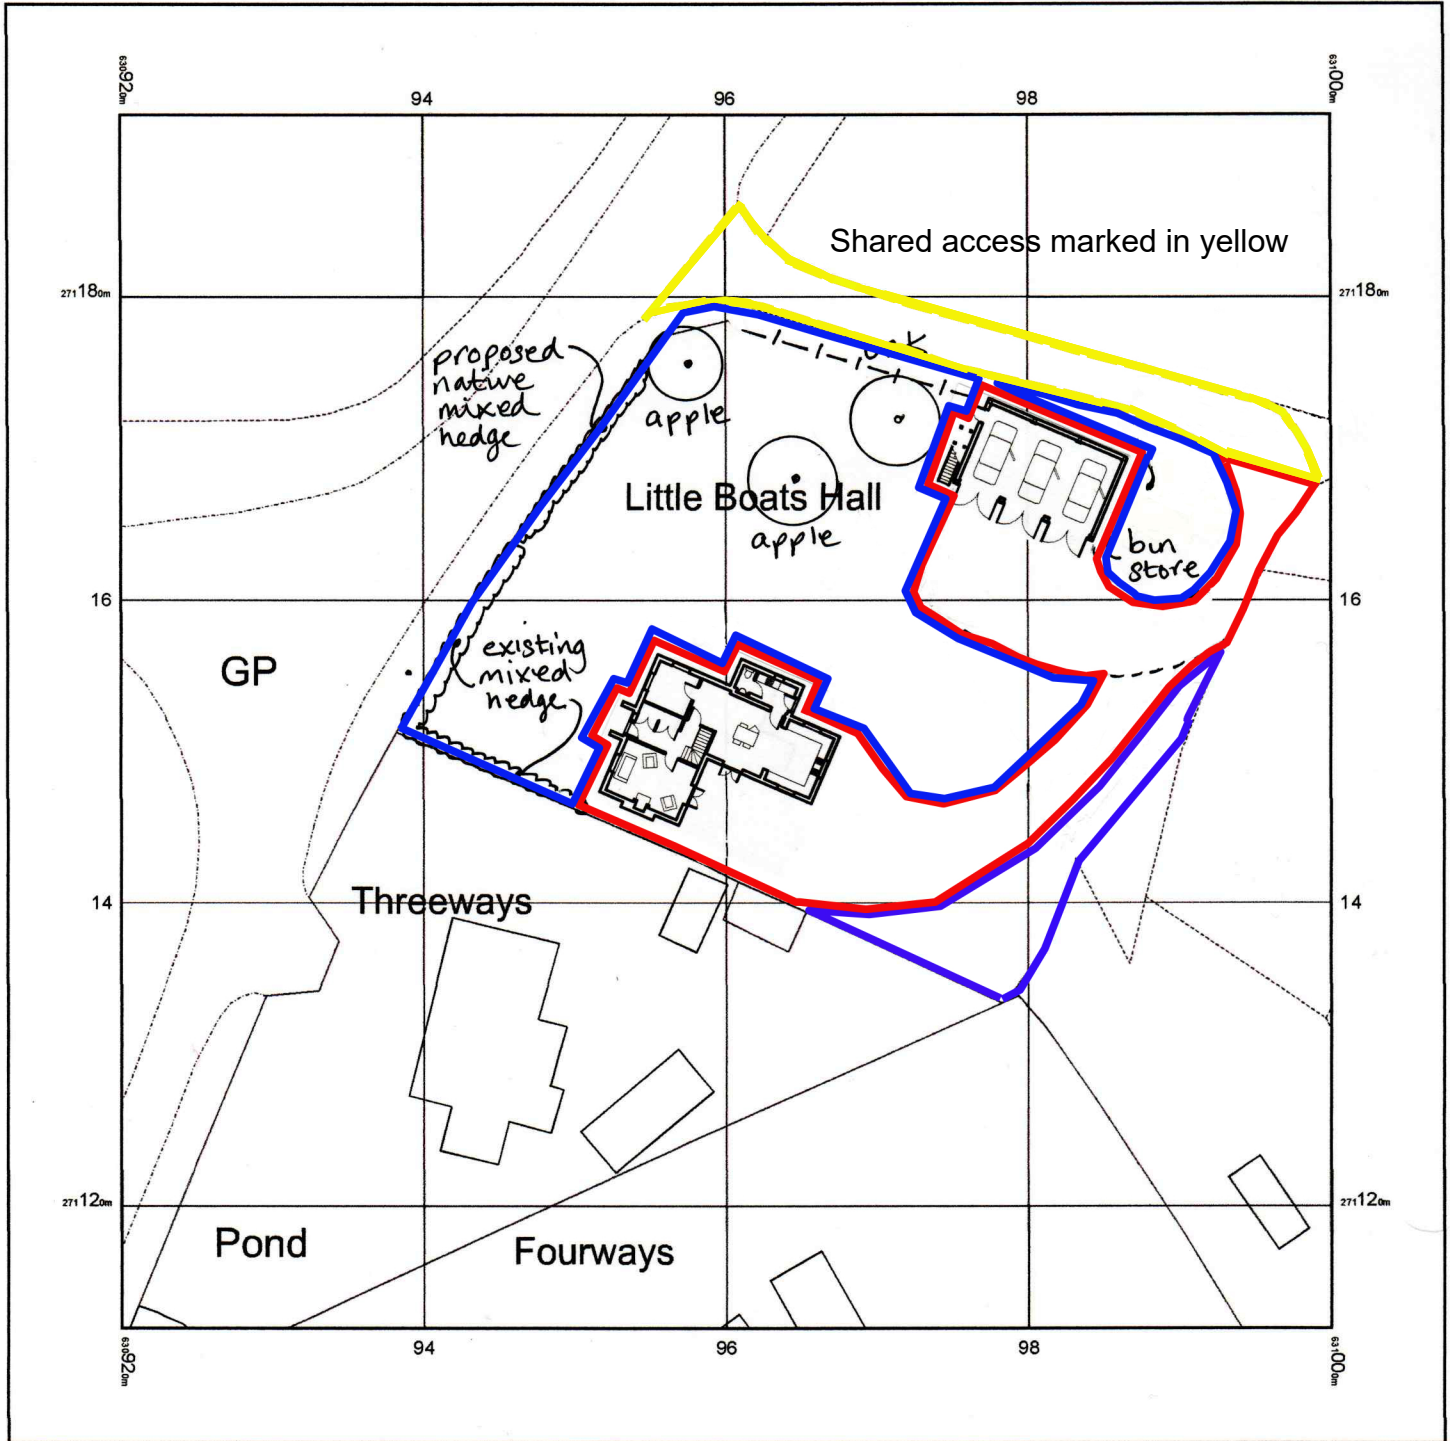

LITTLE BOATS HALL, BADINGHAM ROAD, LAXFIELD, SUFFOLK, IP13 8HU

Supplied by: www.ukmapcentre.com

Serial No: 253624

Centre Coordinates: 630960,271152

Production Date: 28/11/2022 13:27:57

© Crown copyright and database rights 2022 Ordnance Survey 100048957. The representation of road, track or path is no evidence of a boundary or right of way. The representation of features as lines is no evidence of a property boundary.

PROPOSED