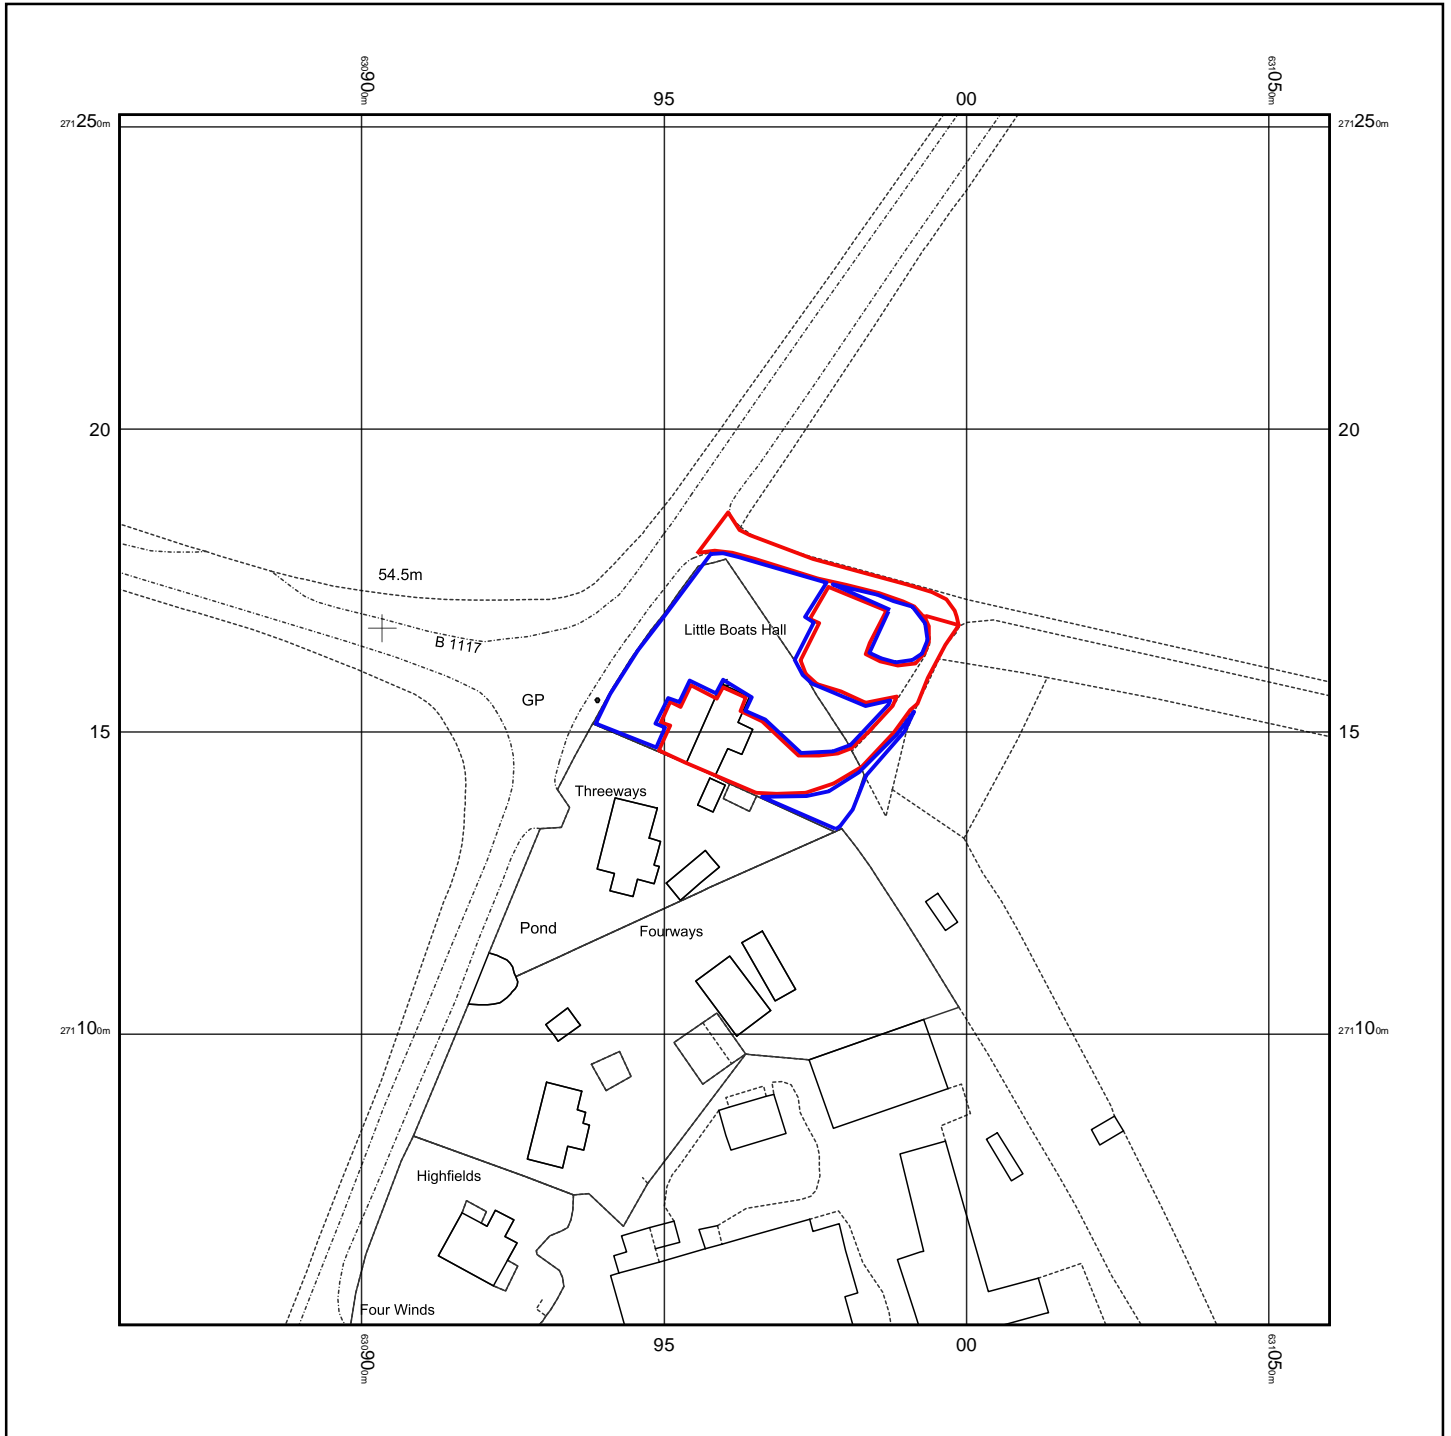

LITTLE BOATS HALL, BADINGHAM ROAD, LAXFIELD, SUFFOLK, IP13 8HU

Supplied by: www.ukmapcentre.com

Serial No: 253625

Centre Coordinates: 630960,271152

Production Date: 28/11/2022 13:28:02

© Crown copyright and database rights 2022 Ordnance Survey 100048957. The representation of road, track or path is no evidence of a boundary or right of way. The representation of features as lines is no evidence of a property boundary.

0m 1cm = 12.5m 62.5m
Scale 1:1250