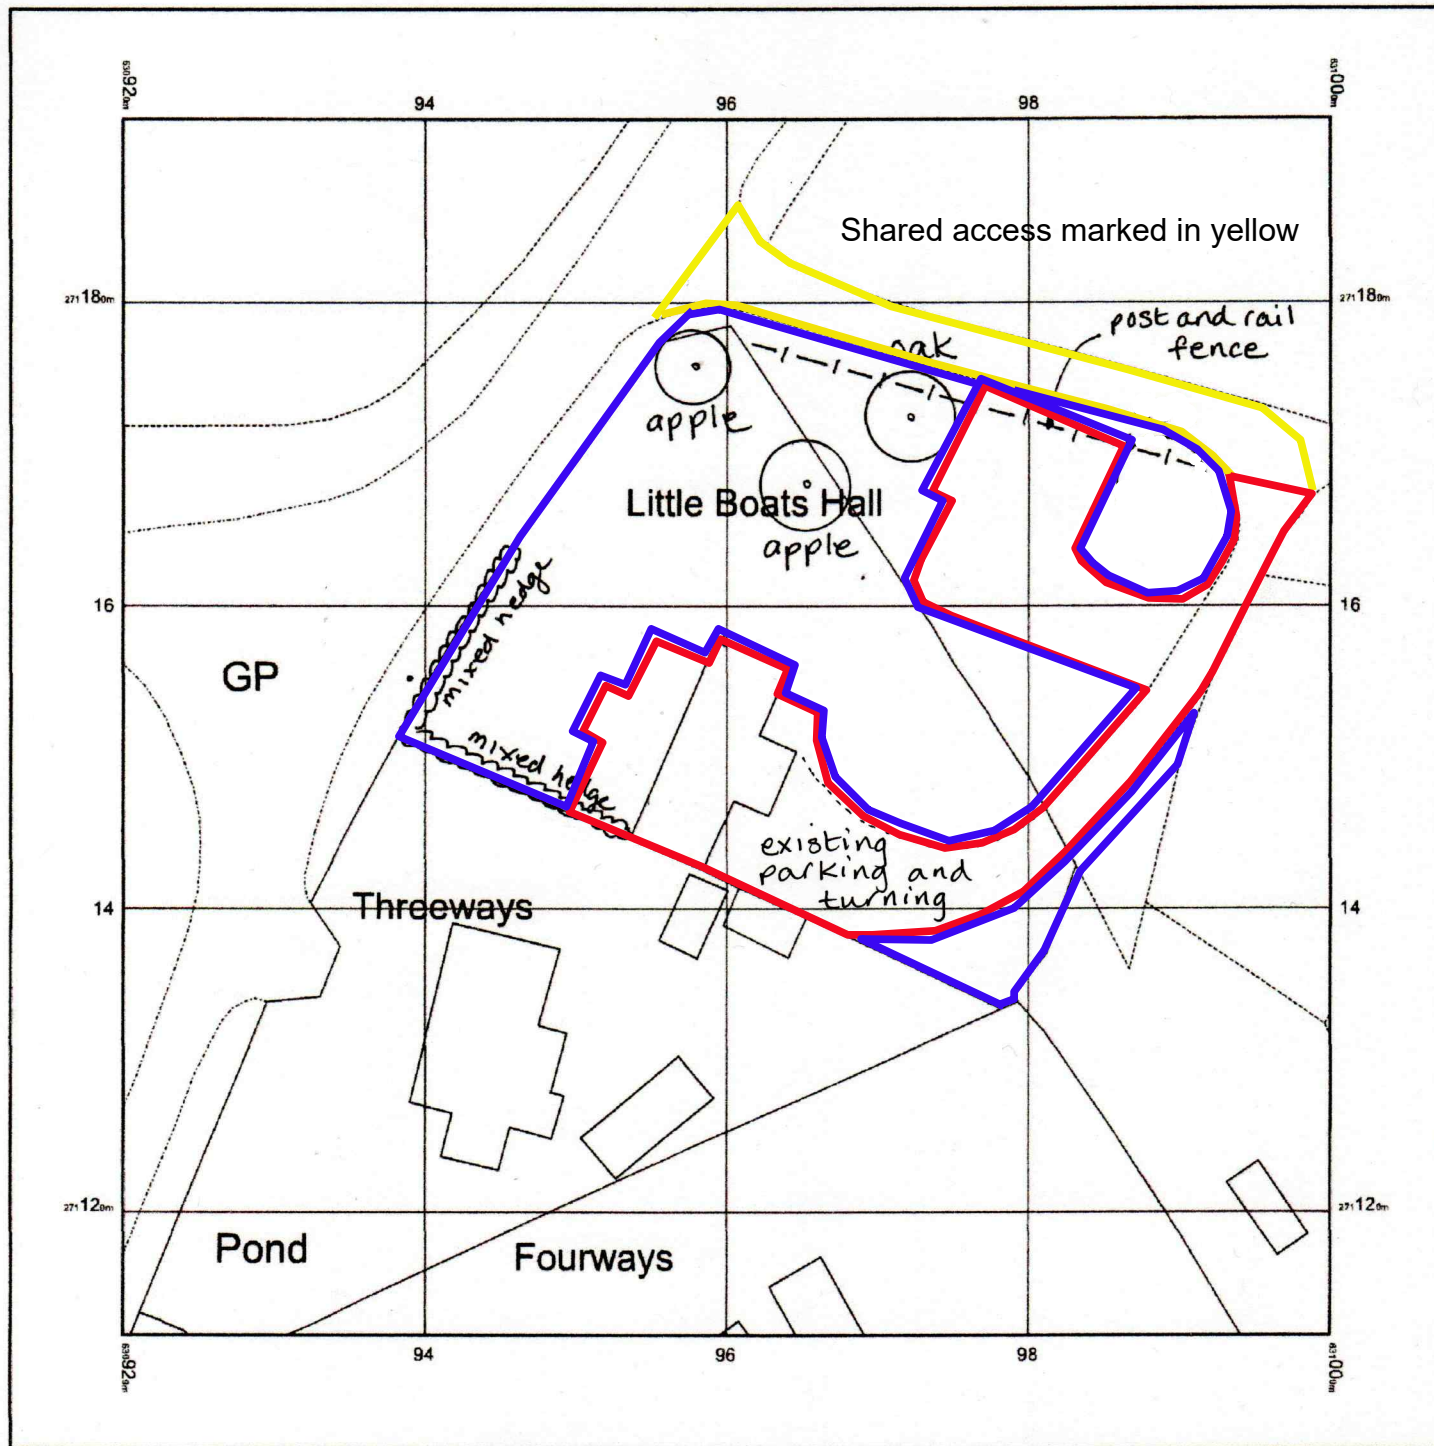

LITTLE BOATS HALL, BADINGHAM ROAD, LAXFIELD, SUFFOLK, IP13 8HU

Supplied by: [www.ukmapcentre.com](http://www.ukmapcentre.com)  
Serial No: 253624  
Centre Coordinates: 630960,271152  
Production Date: 28/11/2022 13:27:57

© Crown copyright and database rights 2022 Ordnance Survey 100048957. The representation of road, track or path is no evidence of a boundary or right of way. The representation of features as lines is no evidence of a property boundary.

EXISTING