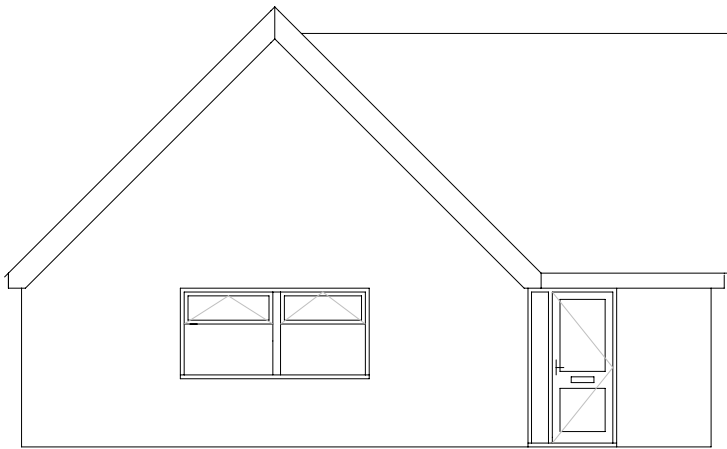

Existing North Elevation

East Elevation

Existing South Elevation

Existing West Elevation

Existing Floor Plan

| | |
|--|--|
| <p>Proposed Single Storey Side Extension</p> <p>Mr & Mrs Taylor 101 Lockington Crescent Stowmarket Suffolk IP14 1DA</p> <p>Scale 1:100 @A3 March 2024 Existing</p> | <p>M K Plumb Building Services</p> <p>9 West View Stowmarket IP14 1SD</p> <p>07973 314323</p> <p>mal.plumb@hotmail.com www.mkplumbbuildingservices.com</p> |
|--|--|