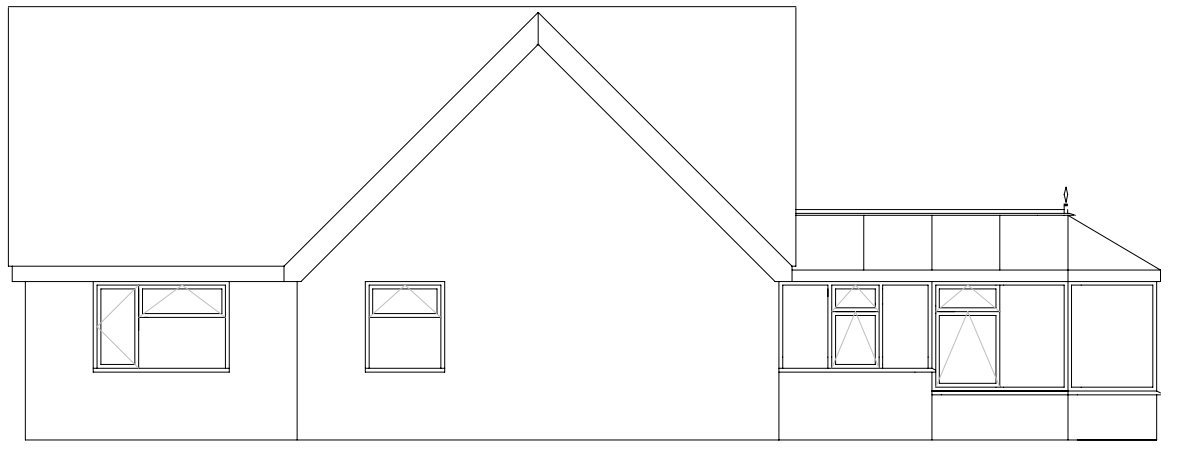

Existing North Elevation

East Elevation

Existing South Elevation

Existing West Elevation

Existing Floor Plan

| | |
|--|--|
| <p>Proposed Single Storey Side Extension</p> <p>Mr & Mrs Taylor 101 Lockington Crescent Stowmarket Suffolk IP14 1DA</p> <p>Scale 1:100 @A3 March 2024 Existing</p> | <p>M K Plumb Building Services</p> <p>9 West View Stowmarket IP14 1SD</p> <p>07973 314323</p> <p>mal.plumb@hotmail.com www.mkplumbbuildingservices.com</p> |
|--|--|