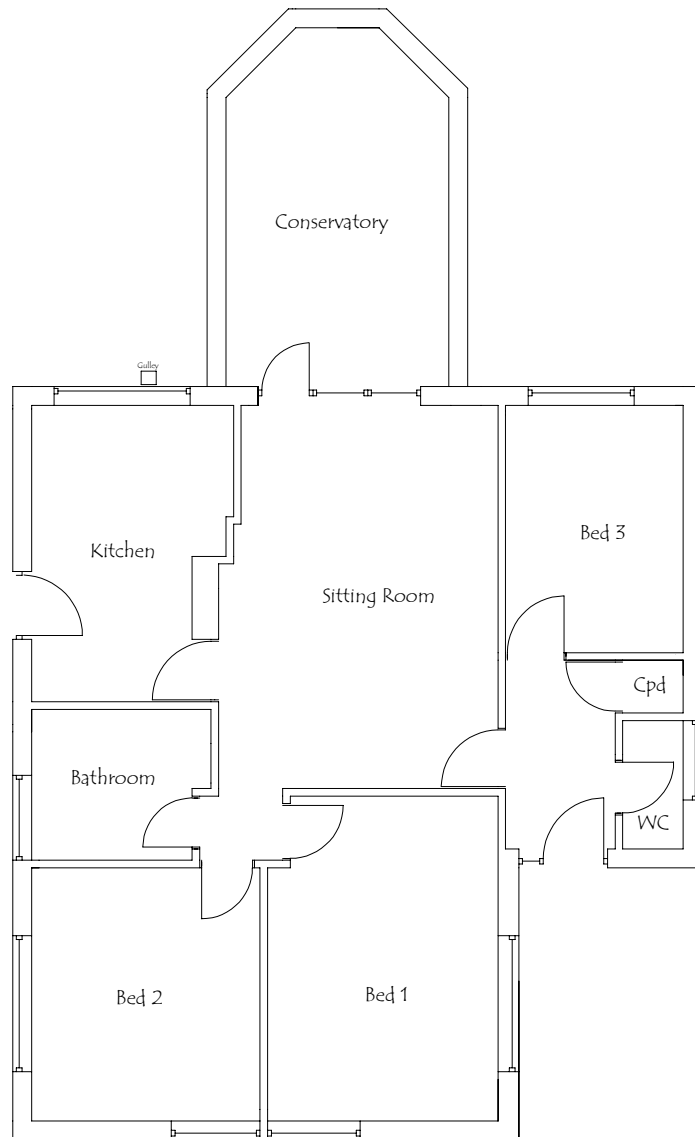

Existing North Elevation

East Elevation

Existing South Elevation

Existing West Elevation

Existing Floor Plan

| | |
|--|--|
| <p>Proposed Single Storey Side Extension</p> <p>Mr & Mrs Taylor 101 Lockington Crescent Stowmarket Suffolk IP14 1DA</p> <p>Scale 1:100 @A3 March 2024 Existing</p> | <p>M K Plumb Building Services</p> <p>9 West View Stowmarket IP14 1SD</p> <p>07973 314323</p> <p>mal.plumb@hotmail.com www.mkplumbbuildingservices.com</p> |
|--|--|