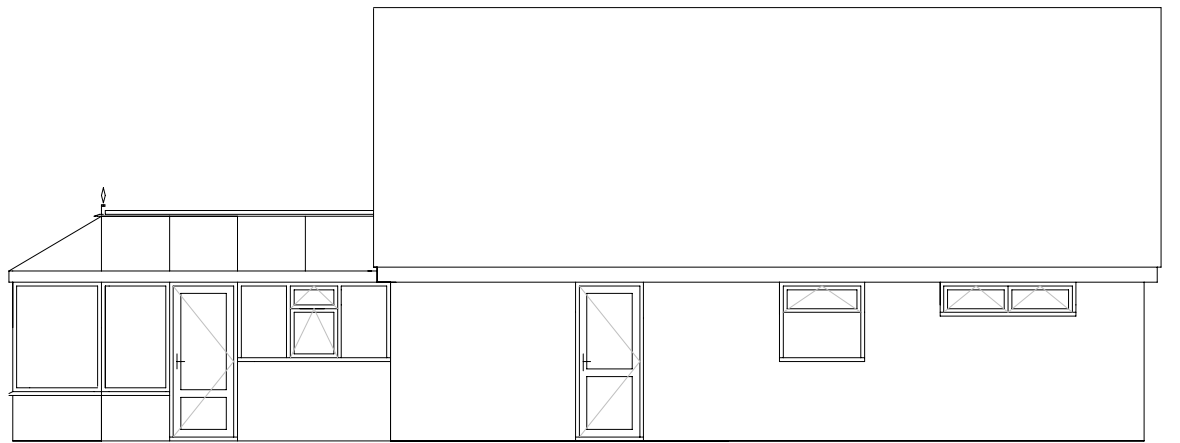

Existing North Elevation

East Elevation

Existing South Elevation

Existing West Elevation

Existing Floor Plan

| | |
|--|--|
| <p>Proposed Single Storey Side Extension</p> <p>Mr & Mrs Taylor 101 Lockington Crescent Stowmarket Suffolk IP14 1DA</p> <p>Scale 1:100 @A3 March 2024 Existing</p> | <p>M K Plumb Building Services</p> <p>9 West View Stowmarket IP14 1SD</p> <p>07973 314323</p> <p>mal.plumb@hotmail.com www.mkplumbbuildingservices.com</p> |
|--|--|