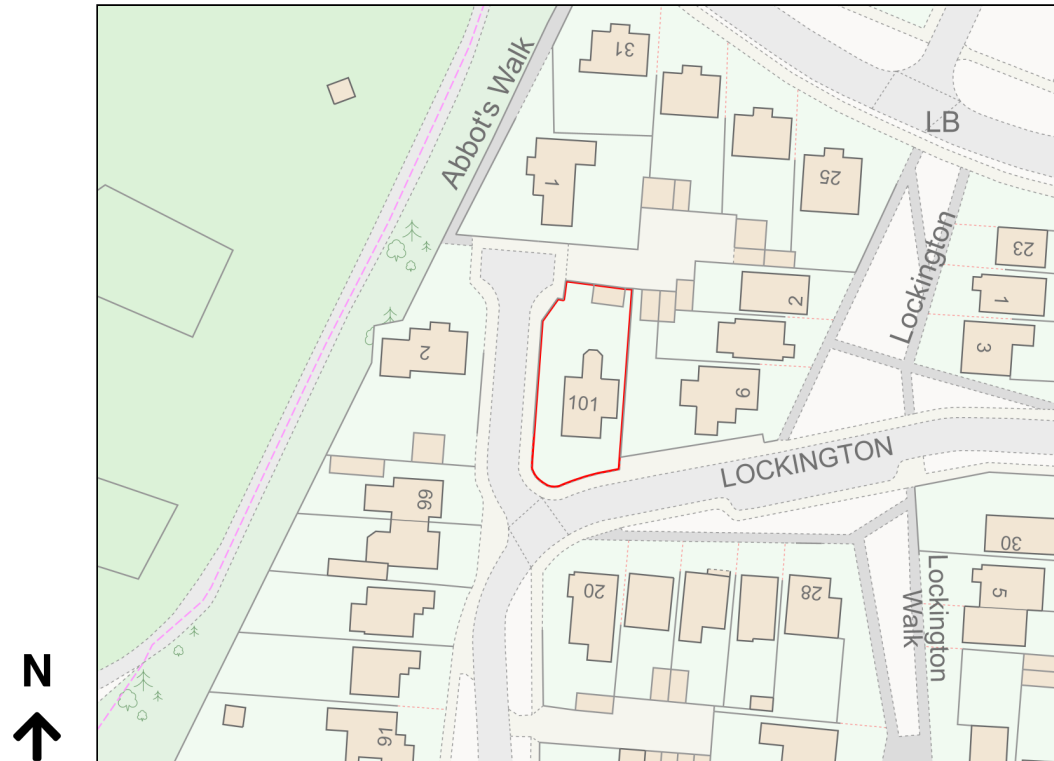

Location Plan

Site Address: 101, Lockington Crescent, Stowmarket, IP14 1DA

Date Produced: 03-Apr-2024

Scale: 1:1250 @A4

Planning Portal Reference: PP-12937155v1